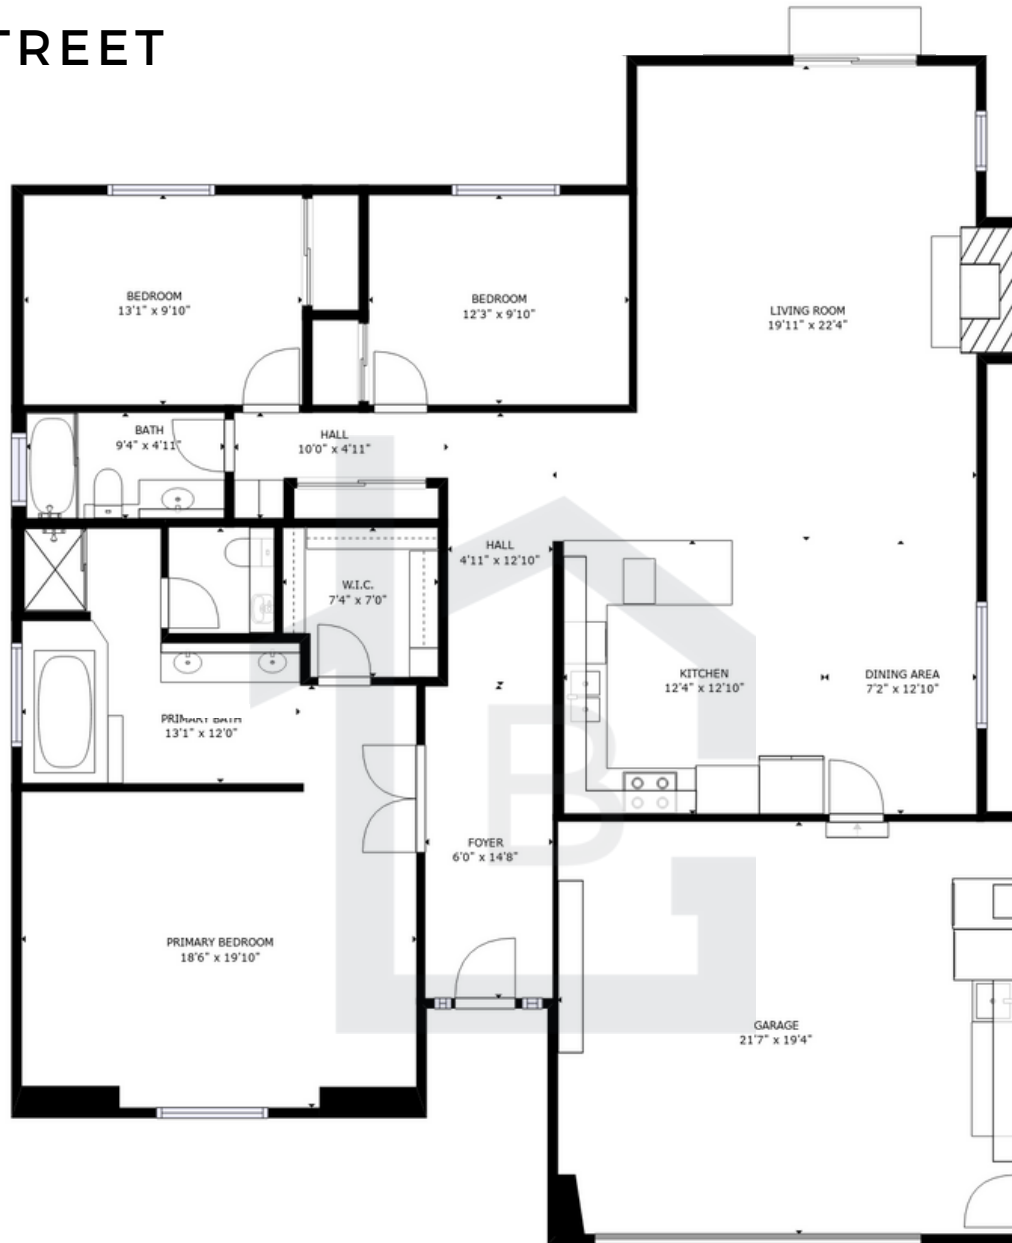

## 2540 MONROE STREET

1,684 sqft.

3 Bedrooms

2 Baths

2 Car Garage

**kw**  
KELLERWILLIAMS.

  
**THE BRASIL**  
REAL ESTATE GROUP

[www.thebrasilgroup.com](http://www.thebrasilgroup.com)