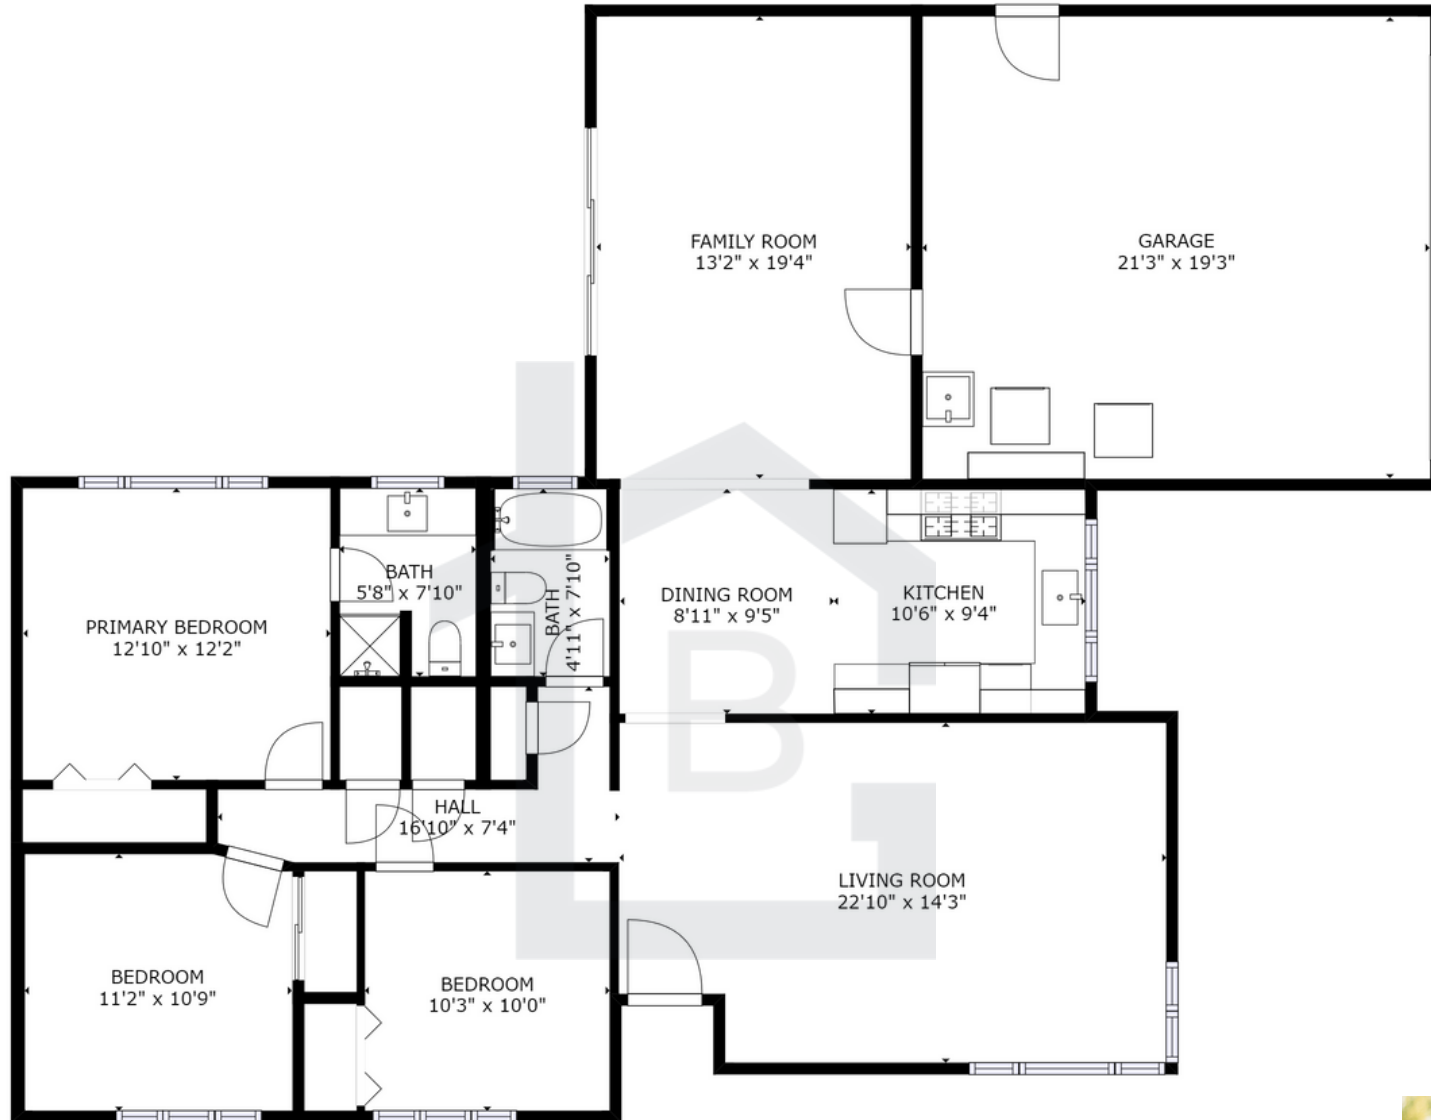

KILLARNEY FARMS | SANTA CLARA

3510 EDEN DRIVE

- 1,462 sqft.
- 3 Bedrooms
- 2 Full Baths
- 2 Car Garage

www.thebrasilgroup.com

VINICIUS BRASIL
THE BRASIL GROUP
REALTOR, DRE 01419311
408.634.9133