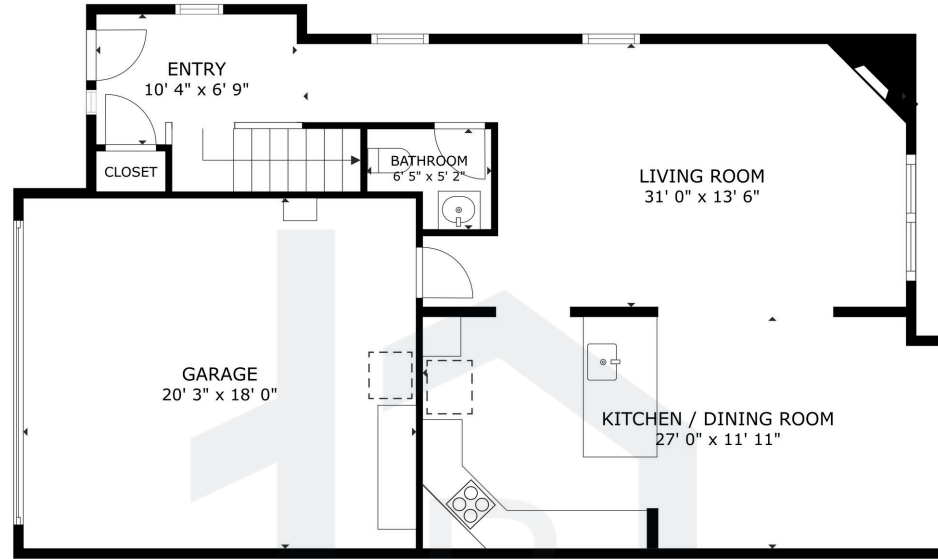

## 449 NORWOOD CIRCLE

2,104 Sq. Ft.

2,848 Sq. Ft. Lot

4 Bedrooms

2.5 Baths

Attached 2-car garage

### FLOOR 1

### FLOOR 2