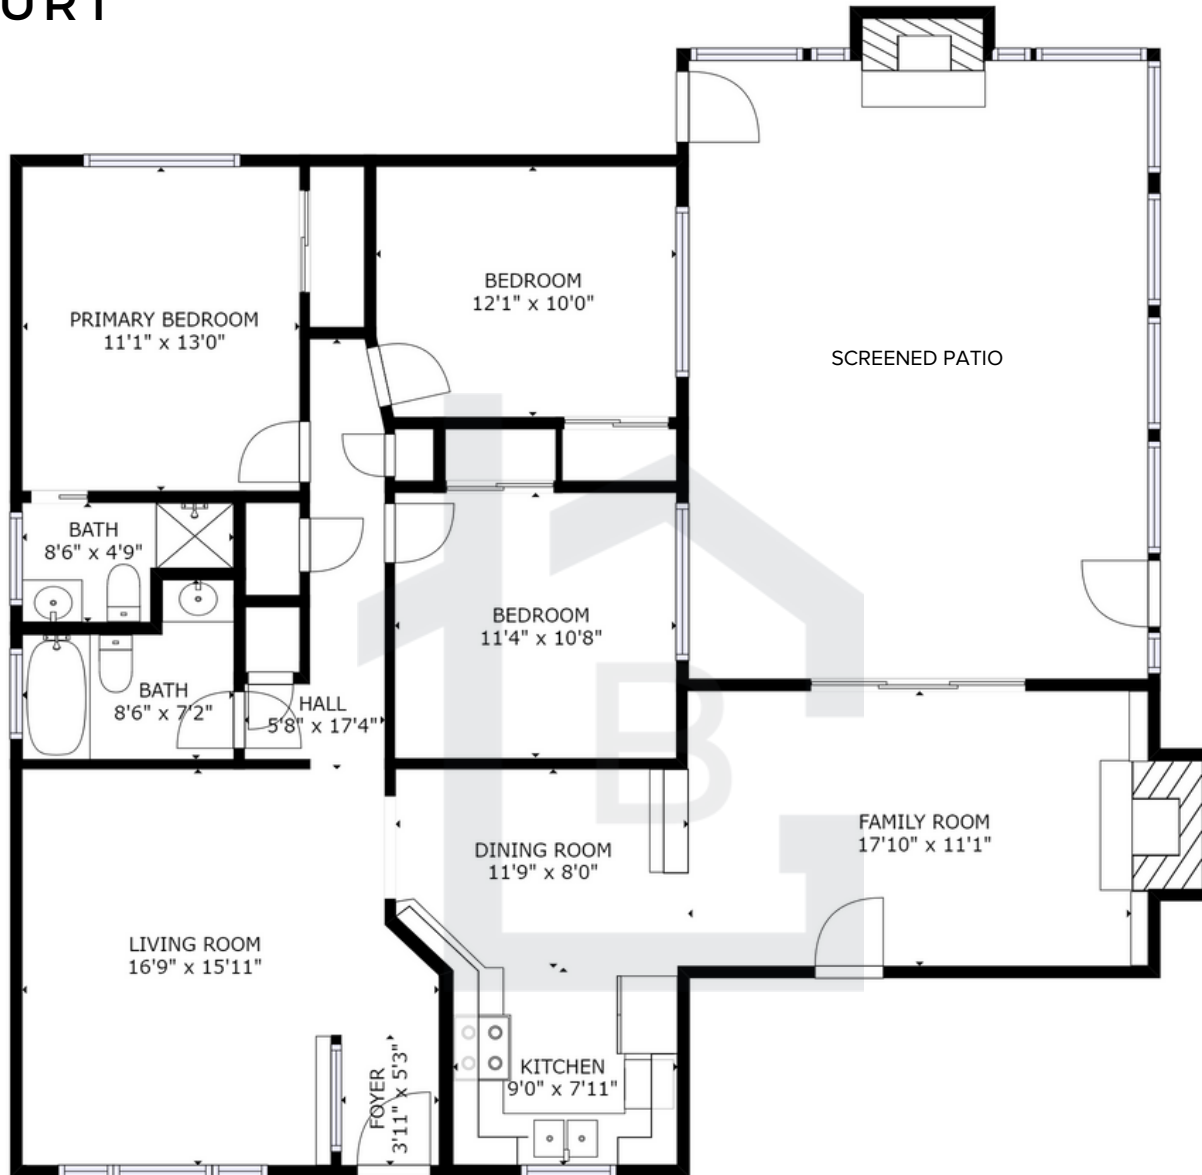

## 586 EDEN COURT

1,335 Square Feet

3 Bedrooms

2 Full Baths

2 Car Garage

[www.thebrasilgroup.com](http://www.thebrasilgroup.com)

**VINICIUS BRASIL**  
THE BRASIL GROUP  
REALTOR, DRE 01419311  
408.634.9133