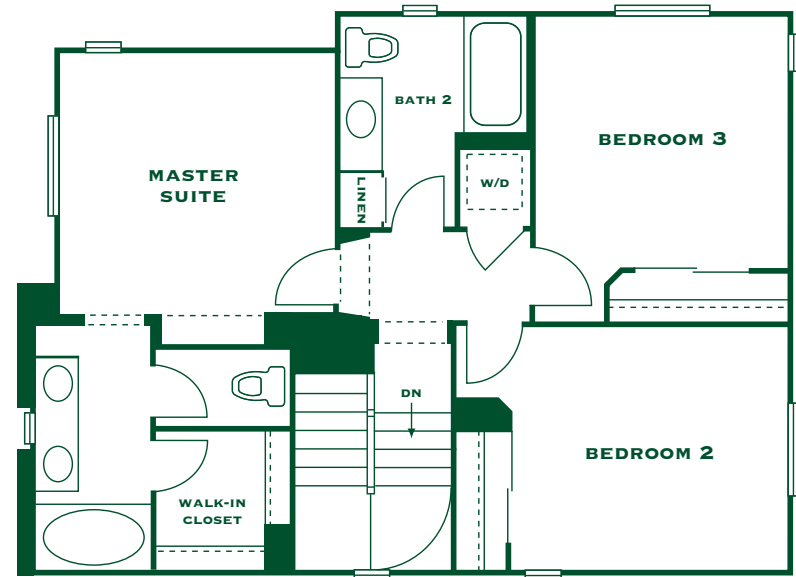

The Clementine

THE GROVE AT ENCANTO

FIRST FLOOR

SECOND FLOOR

1,371–1,377 SQUARE FEET
3 BED & 2½ BATH 🍊 2-CAR GARAGE