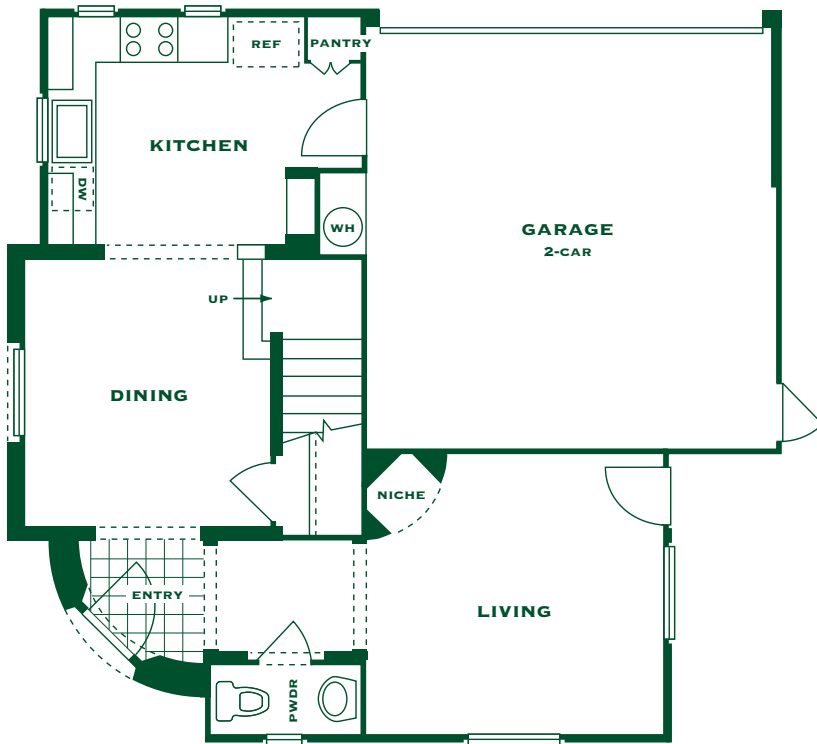

The Clementine

THE GROVE AT ENCANTO

FIRST FLOOR

SECOND FLOOR

1,371–1,377 SQUARE FEET
3 BED & 2½ BATH 🍊 2-CAR GARAGE