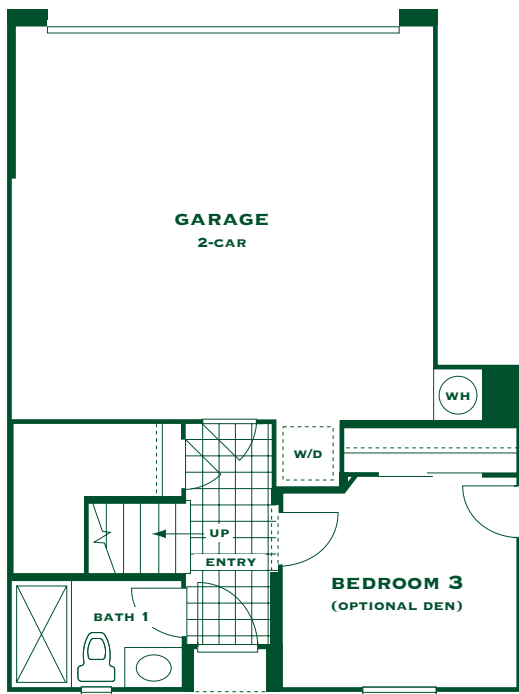

The Fairchild

THE GROVE AT ENCANTO

FIRST FLOOR

SECOND FLOOR

THIRD FLOOR

1,425–1,431 SQUARE FEET
3 BED & 3 BATH 🍌 **OPTIONAL DEN**
2-CAR GARAGE