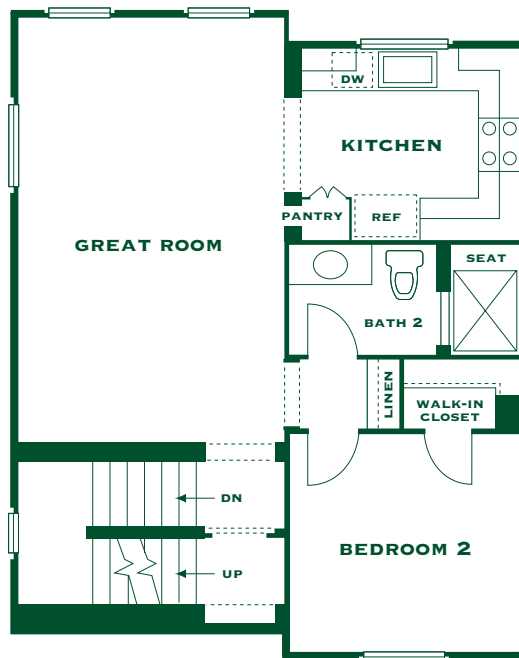

The Fairchild

THE GROVE AT ENCANTO

FIRST FLOOR

SECOND FLOOR

THIRD FLOOR

1,425–1,431 SQUARE FEET
3 BED & 3 BATH 🍌 **OPTIONAL DEN**
2-CAR GARAGE