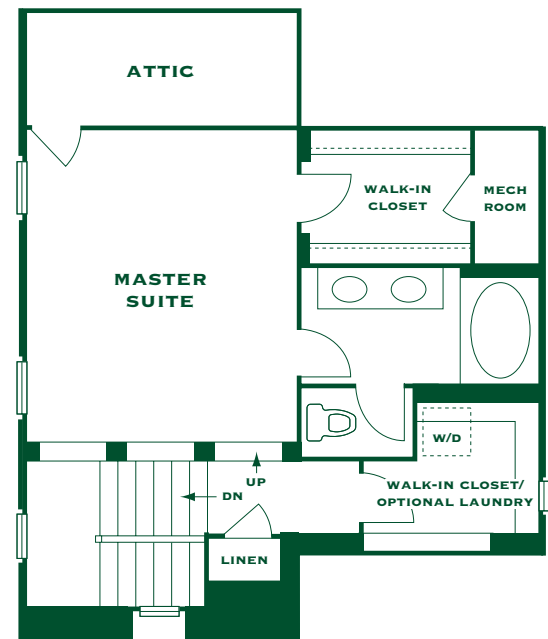

The Fairchild

THE GROVE AT ENCANTO

FIRST FLOOR

SECOND FLOOR

THIRD FLOOR

1,425–1,431 SQUARE FEET
3 BED & 3 BATH 🍌 **OPTIONAL DEN**
2-CAR GARAGE