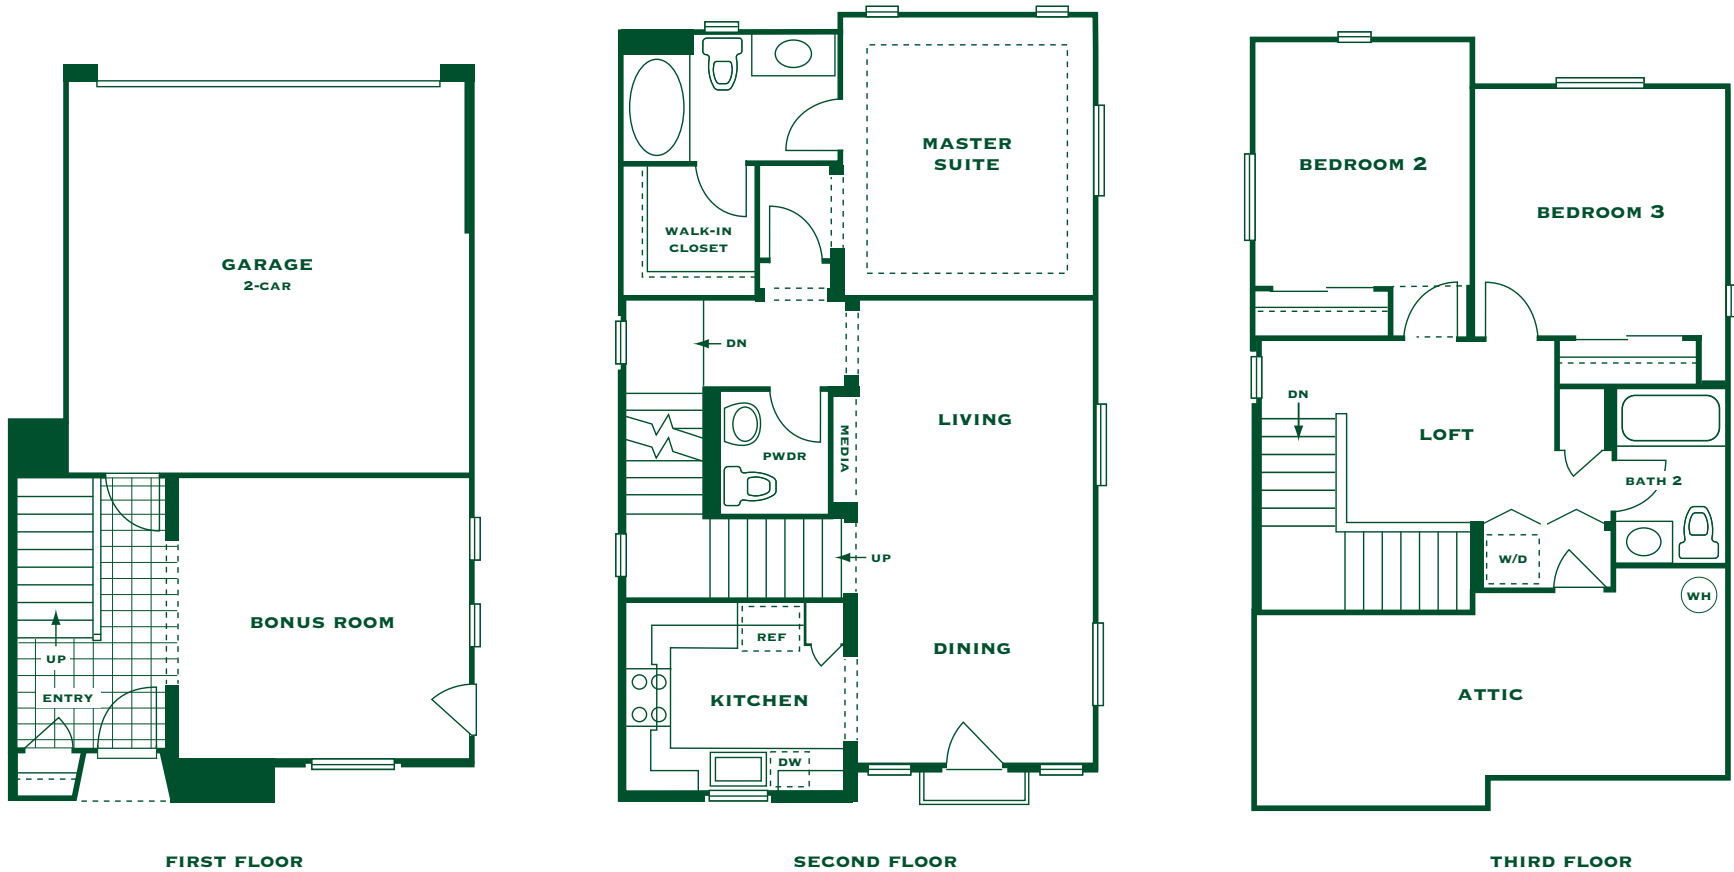

The Mandarin:

THE GROVE AT ENCANTO

1,620–1,648 SQUARE FEET 🍌 3 BED & 2½ BATH
BONUS ROOM 🍌 2-CAR GARAGE