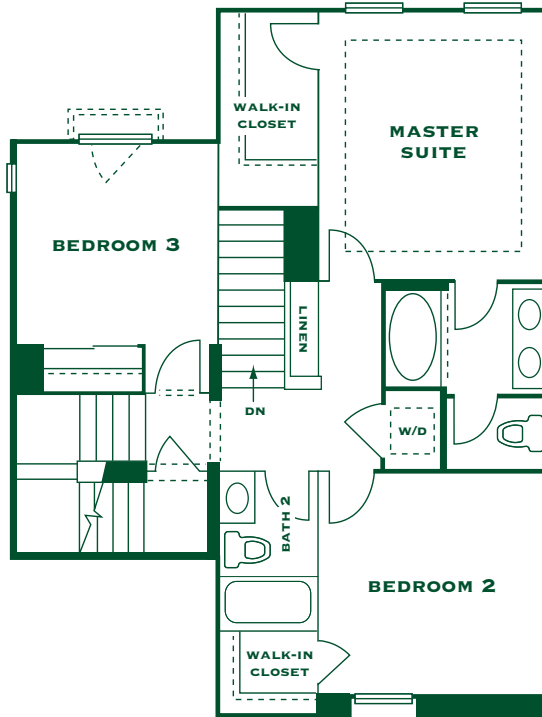

The Valencia

THE GROVE AT ENCANTO

FIRST FLOOR

SECOND FLOOR

THIRD FLOOR

1,962 SQUARE FEET 🌿 3 BED & 3½ BATH
LOFT/OPTIONAL 4TH BEDROOM
BONUS ROOM 🌿 TWO 1-CAR GARAGES