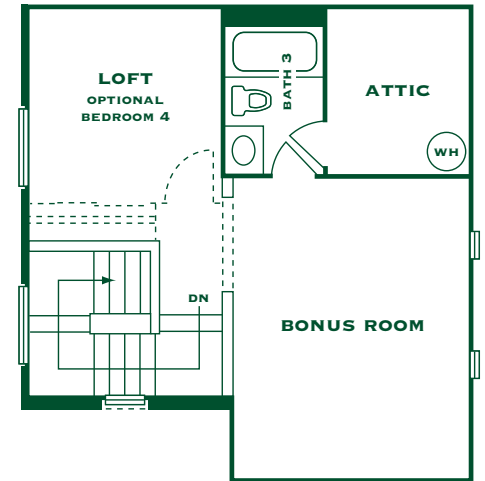

The Valencia

THE GROVE AT ENCANTO

FIRST FLOOR

SECOND FLOOR

THIRD FLOOR

1,962 SQUARE FEET 🌿 3 BED & 3½ BATH
LOFT/OPTIONAL 4TH BEDROOM
BONUS ROOM 🌿 TWO 1-CAR GARAGES