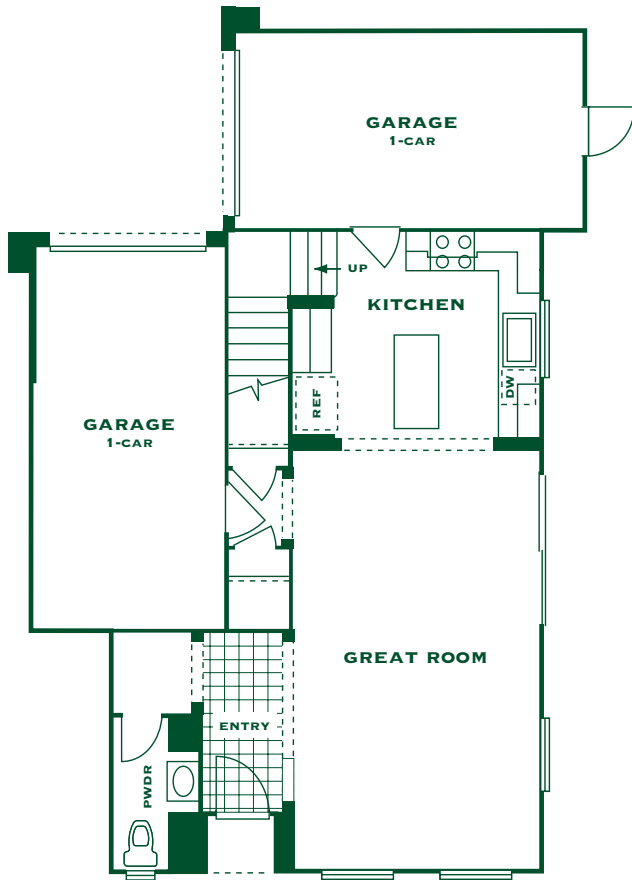

The Valencia

THE GROVE AT ENCANTO

FIRST FLOOR

SECOND FLOOR

THIRD FLOOR

1,962 SQUARE FEET 🌿 3 BED & 3½ BATH
LOFT/OPTIONAL 4TH BEDROOM
BONUS ROOM 🌿 TWO 1-CAR GARAGES