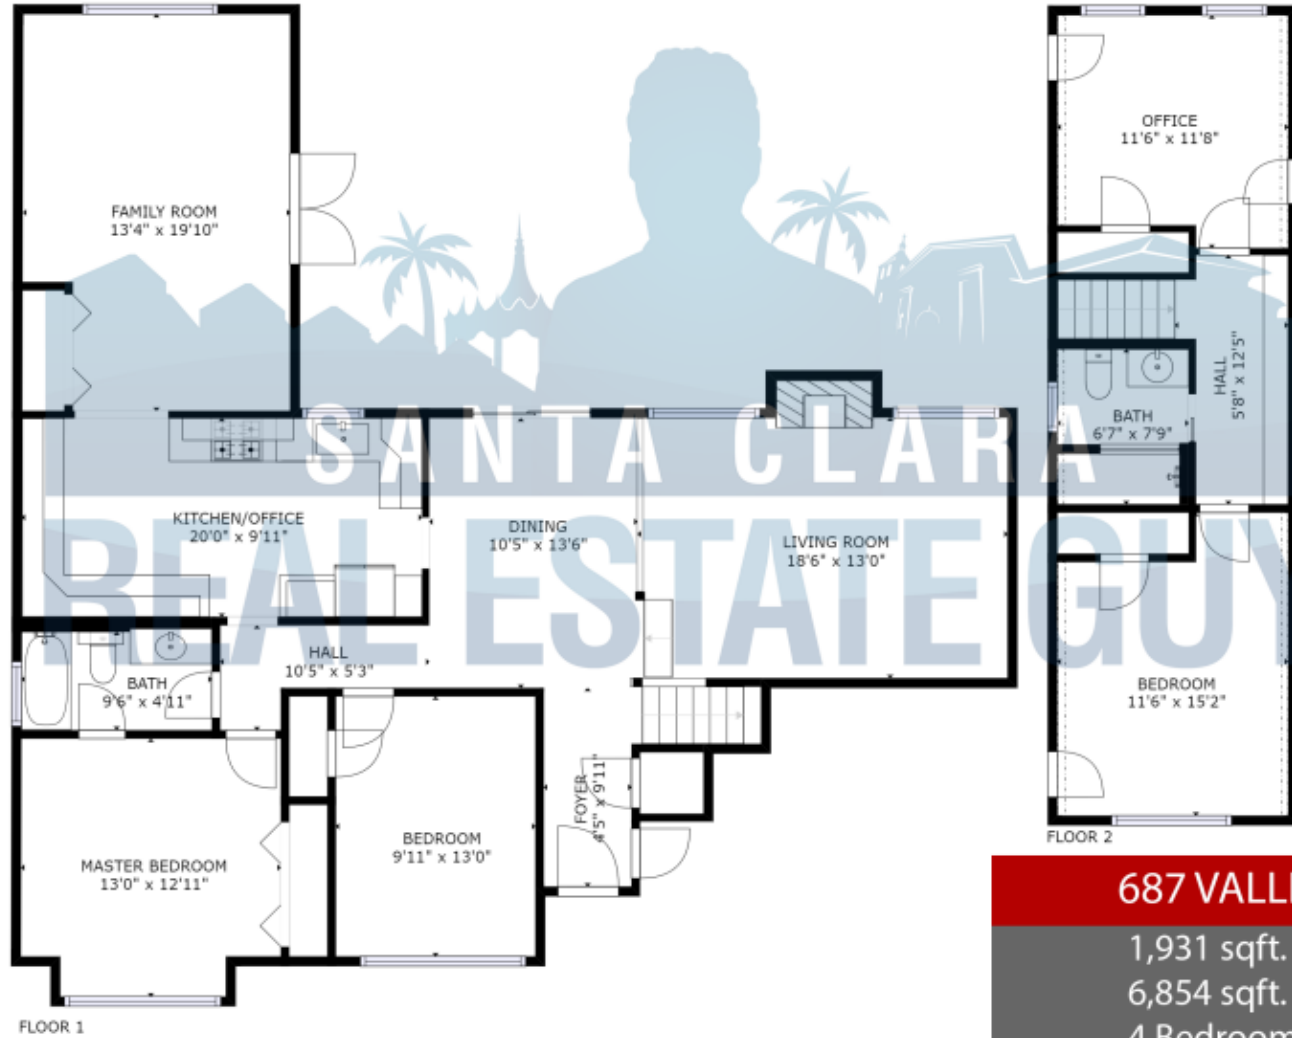

STONEGATE

687 VALLEY WAY

1,931 sqft.
6,854 sqft. lot
4 Bedrooms
2 Full Baths
Formal Living Room
2 Car Garage

VINICIUS BRASIL, BRE 01419311
Santa Clara Real Estate Guy
408.582.3272