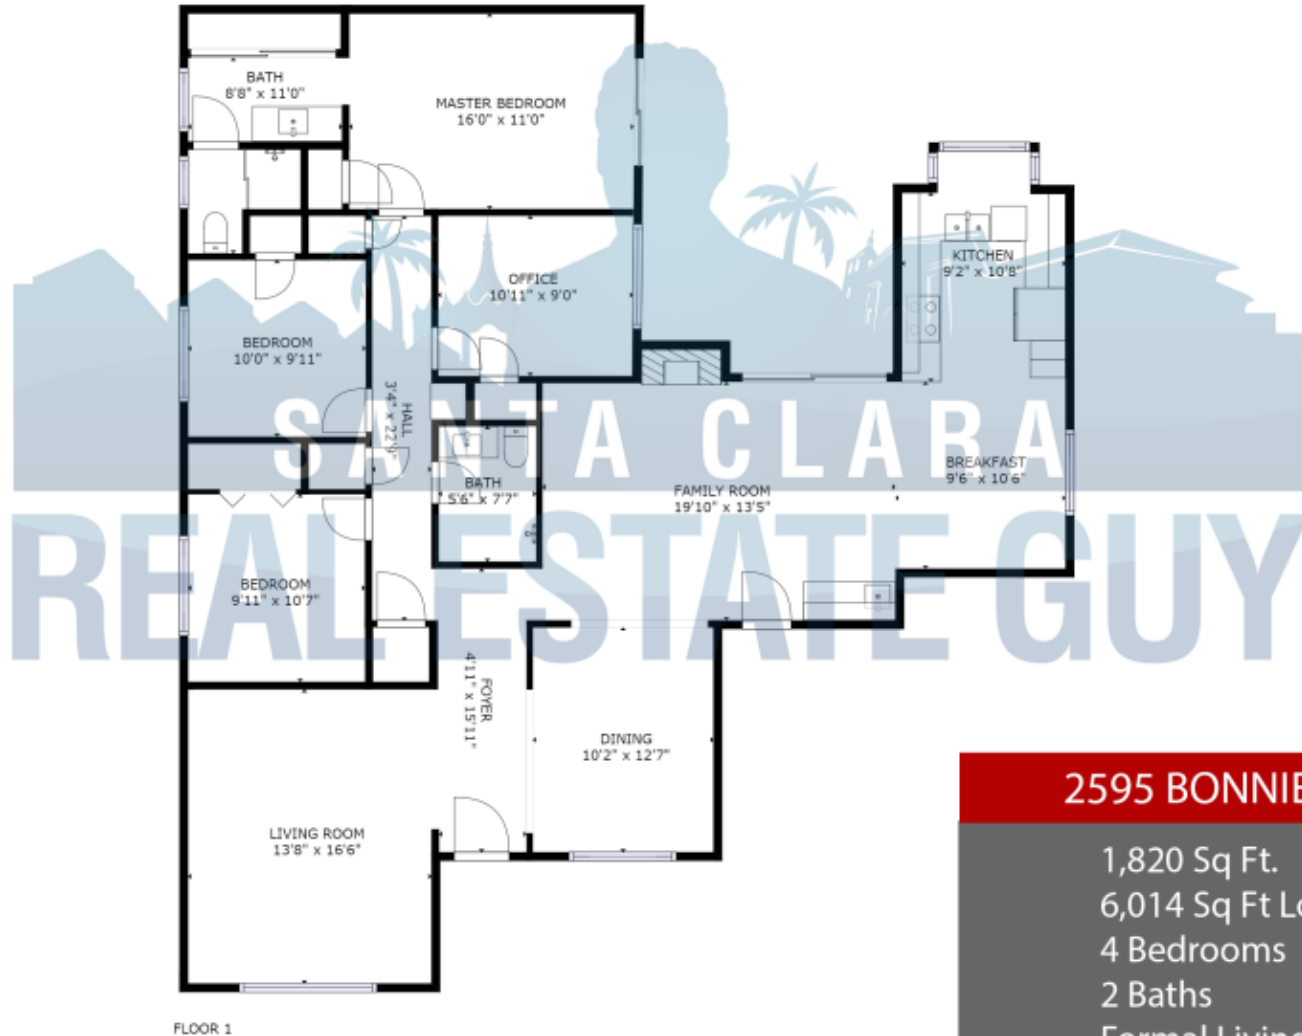

MISSION GLEN

2595 BONNIE DRIVE

- 1,820 Sq Ft.
- 6,014 Sq Ft Lot
- 4 Bedrooms
- 2 Baths
- Formal Living Room
- Formal Dining Room
- 2 Car Garage

VINICIUS BRASIL, BRE 01419311
 Santa Clara Real Estate Guy
 408.582.3272