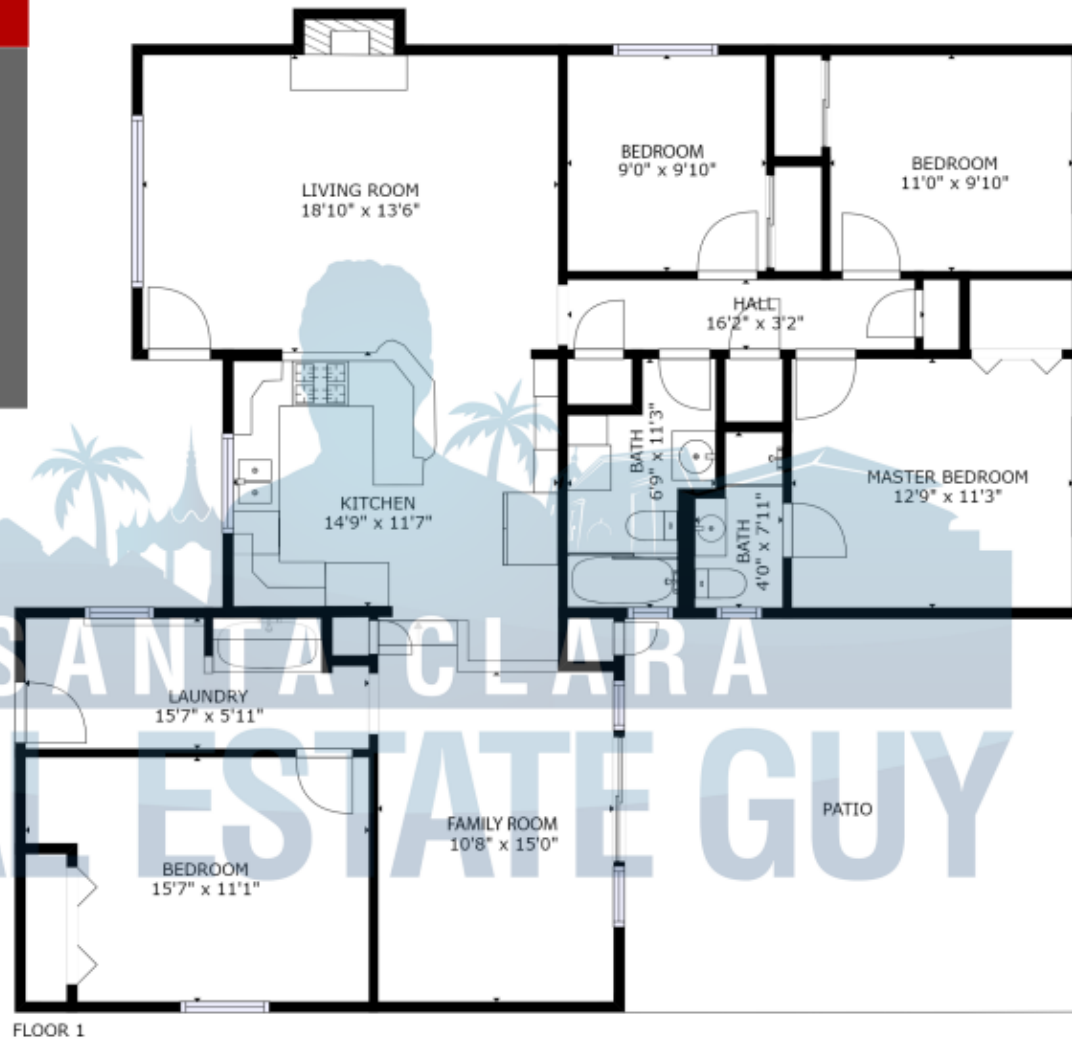

2061 NOBILI AVENUE

LAWRENCE MEADOWS

- 1,240 sqft.
- 5,508 sqft. lot
- 4 bedroom, 2 bath
- Family room
- Formal living room
- 2 car garage

VINICIUS BRASIL, Santa Clara Real Estate Guy
REALTOR, BRE 01419311
408.582.3272