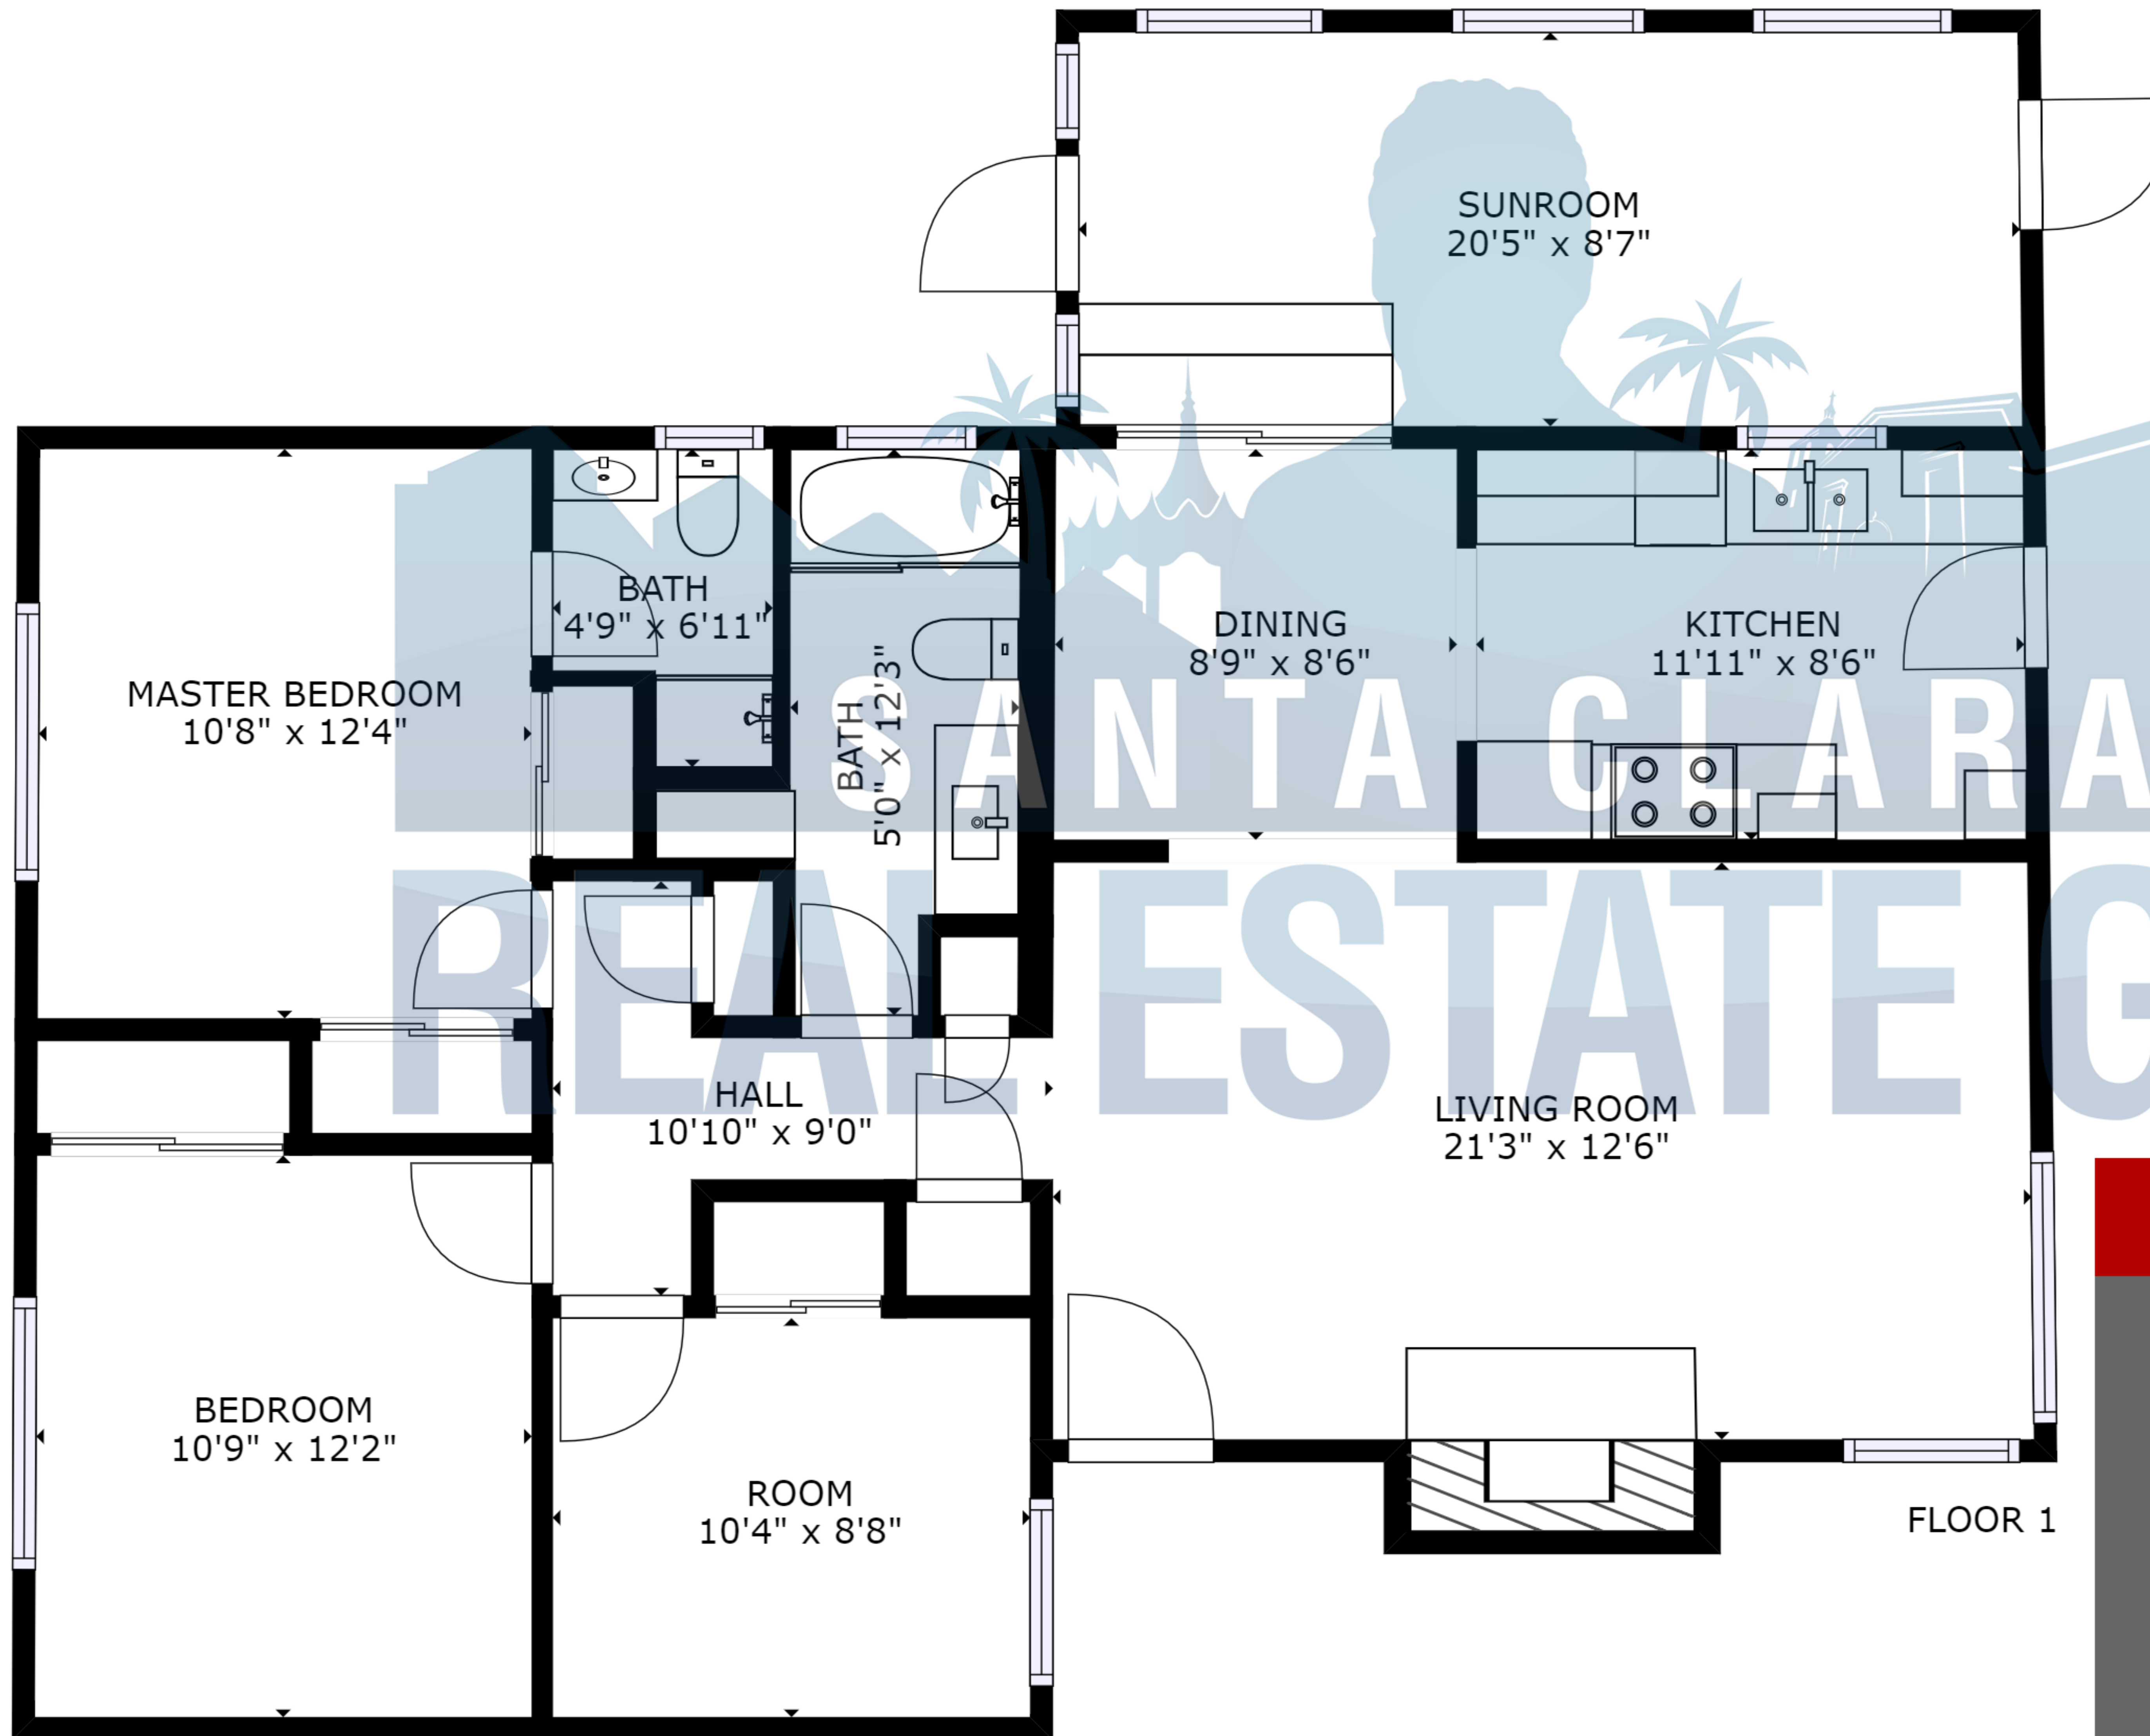

# BOWERS CREST

2136 FRANCIS AVE

1,078 sqft.  
5,050 sqft lot  
3 Bedrooms  
2 Baths  
2 Car Garage

FLOOR 1

GROSS INTERNAL AREA  
 FLOOR 1: 1254 sq ft  
 TOTAL: 1254 sq ft

SIZES AND DIMENSIONS ARE APPROXIMATE, ACTUAL MAY VARY.