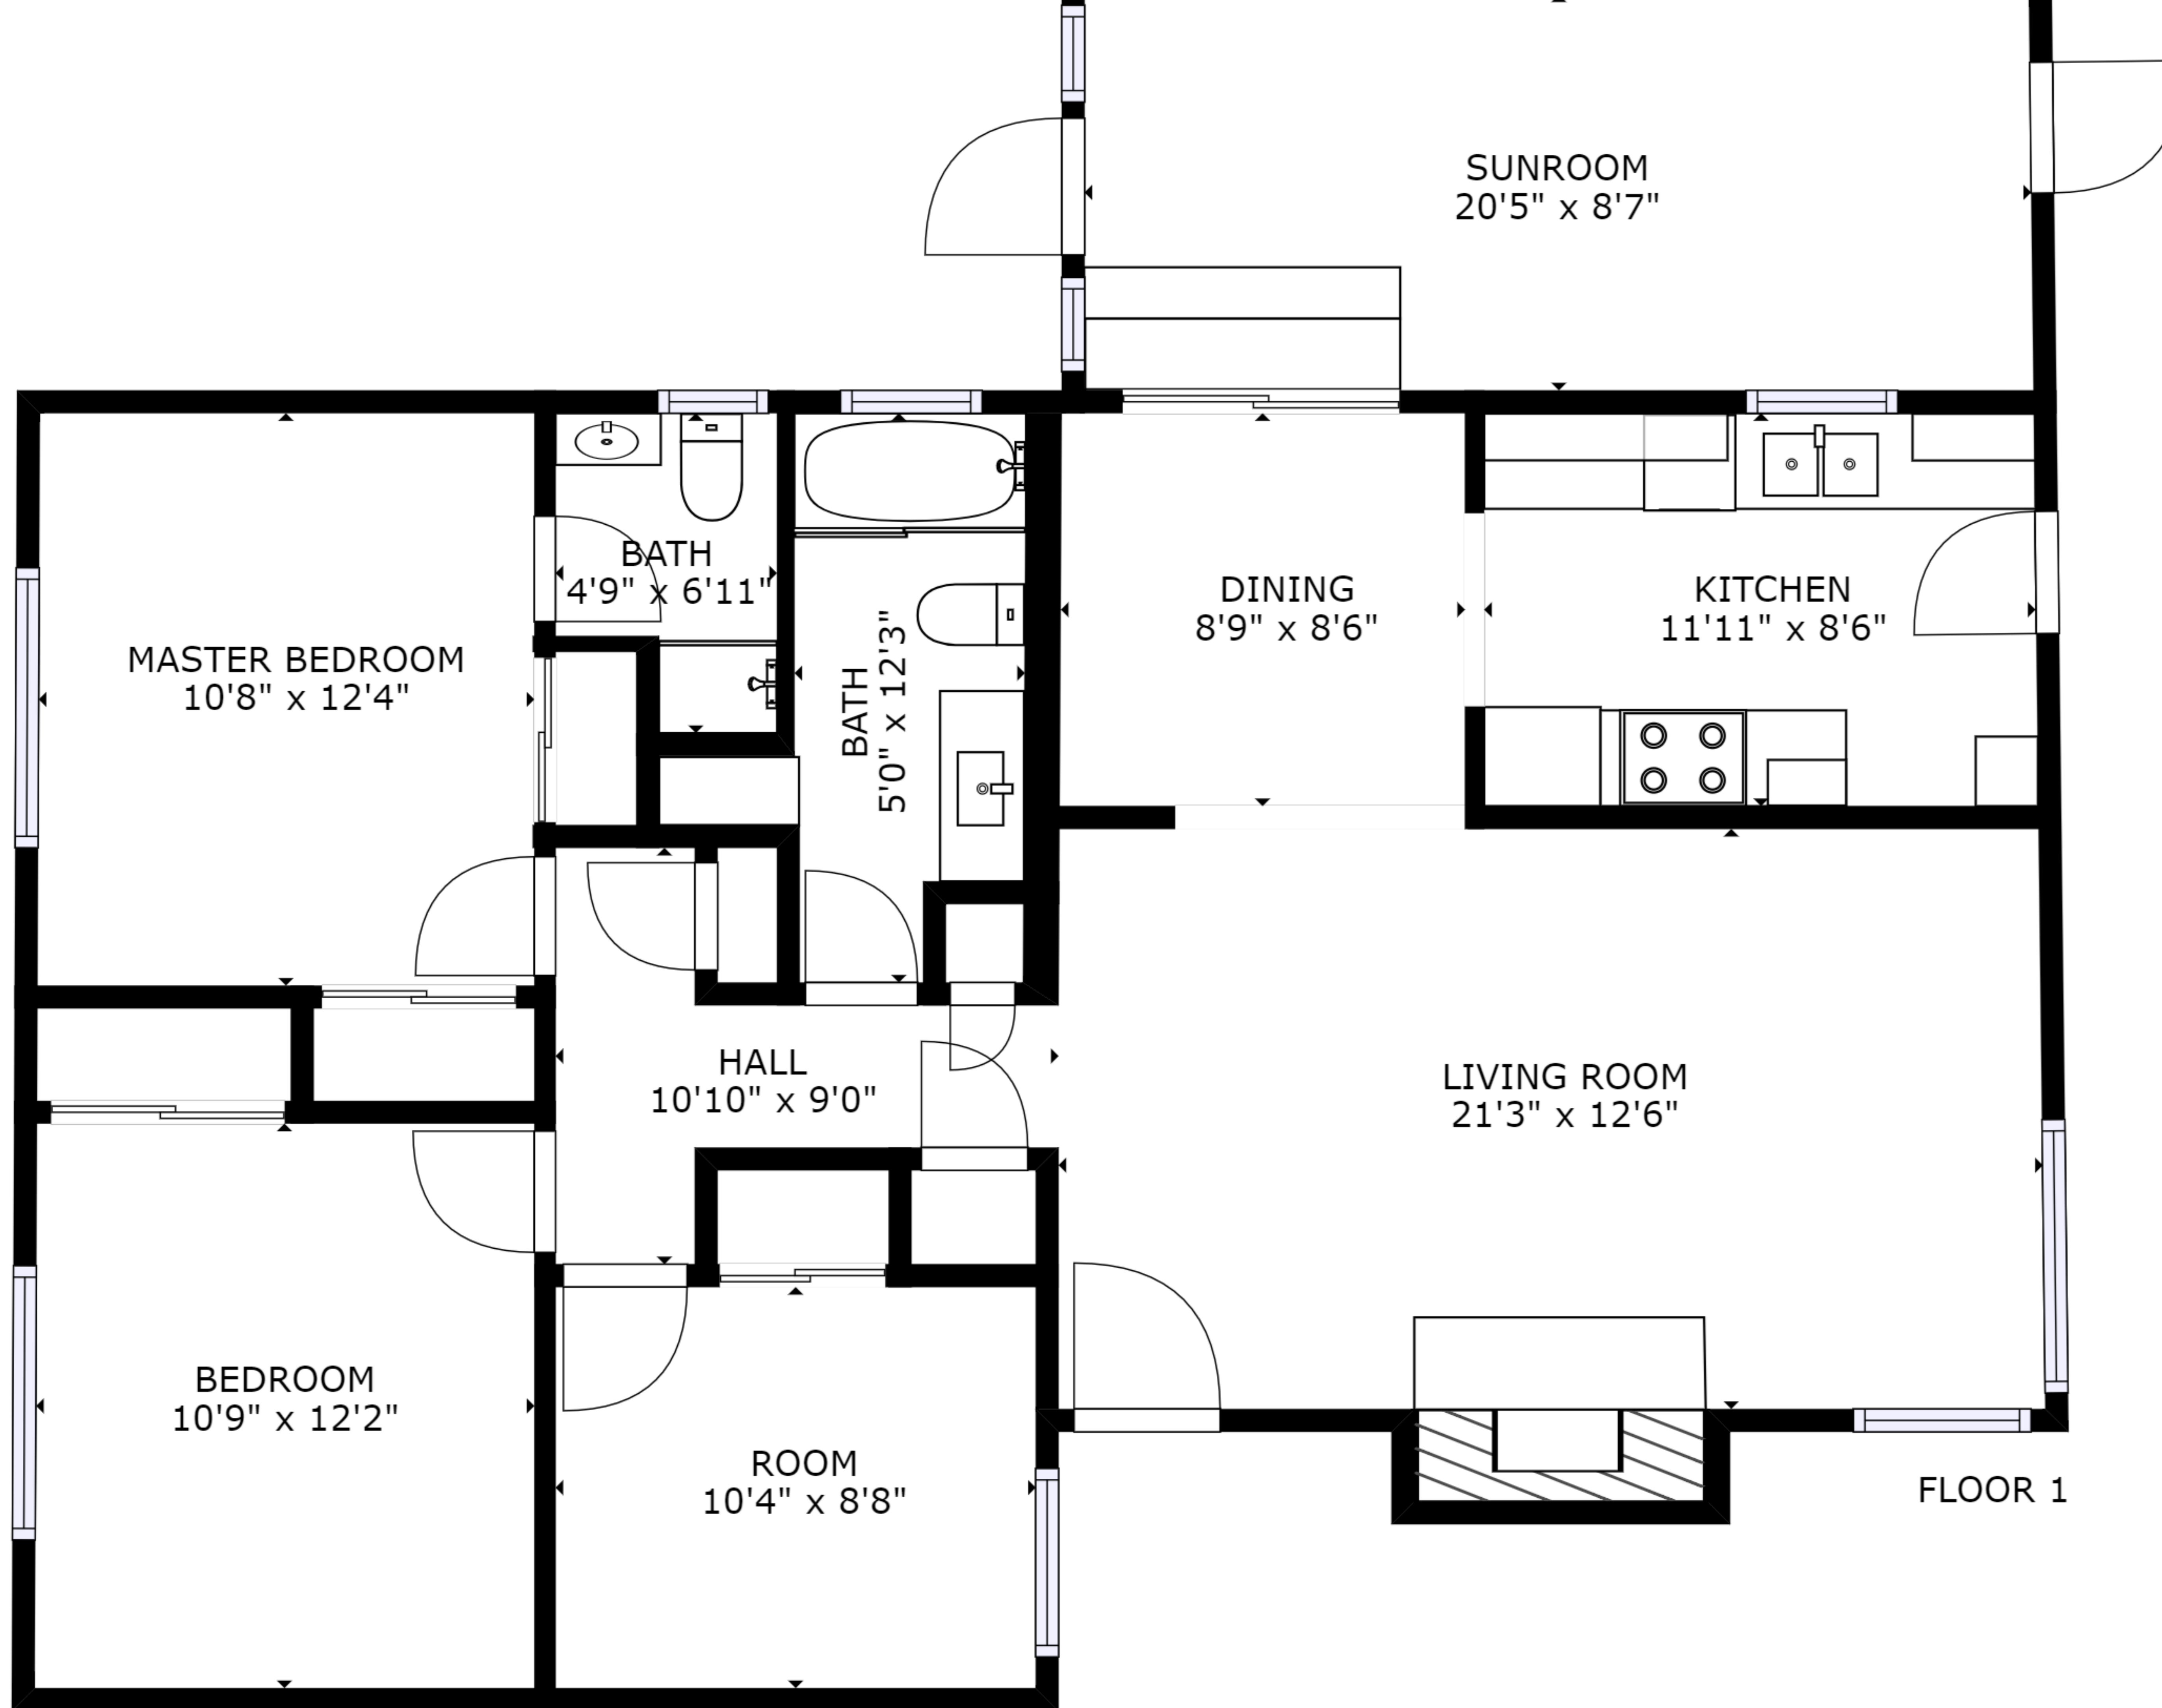

# BOWERS CREST

2136 FRANCIS AVE

1,078 sqft.  
5,050 sqft lot  
3 Bedrooms  
2 Baths  
2 Car Garage

FLOOR 1

GROSS INTERNAL AREA  
 FLOOR 1: 1254 sq ft  
 TOTAL: 1254 sq ft

SIZES AND DIMENSIONS ARE APPROXIMATE, ACTUAL MAY VARY.