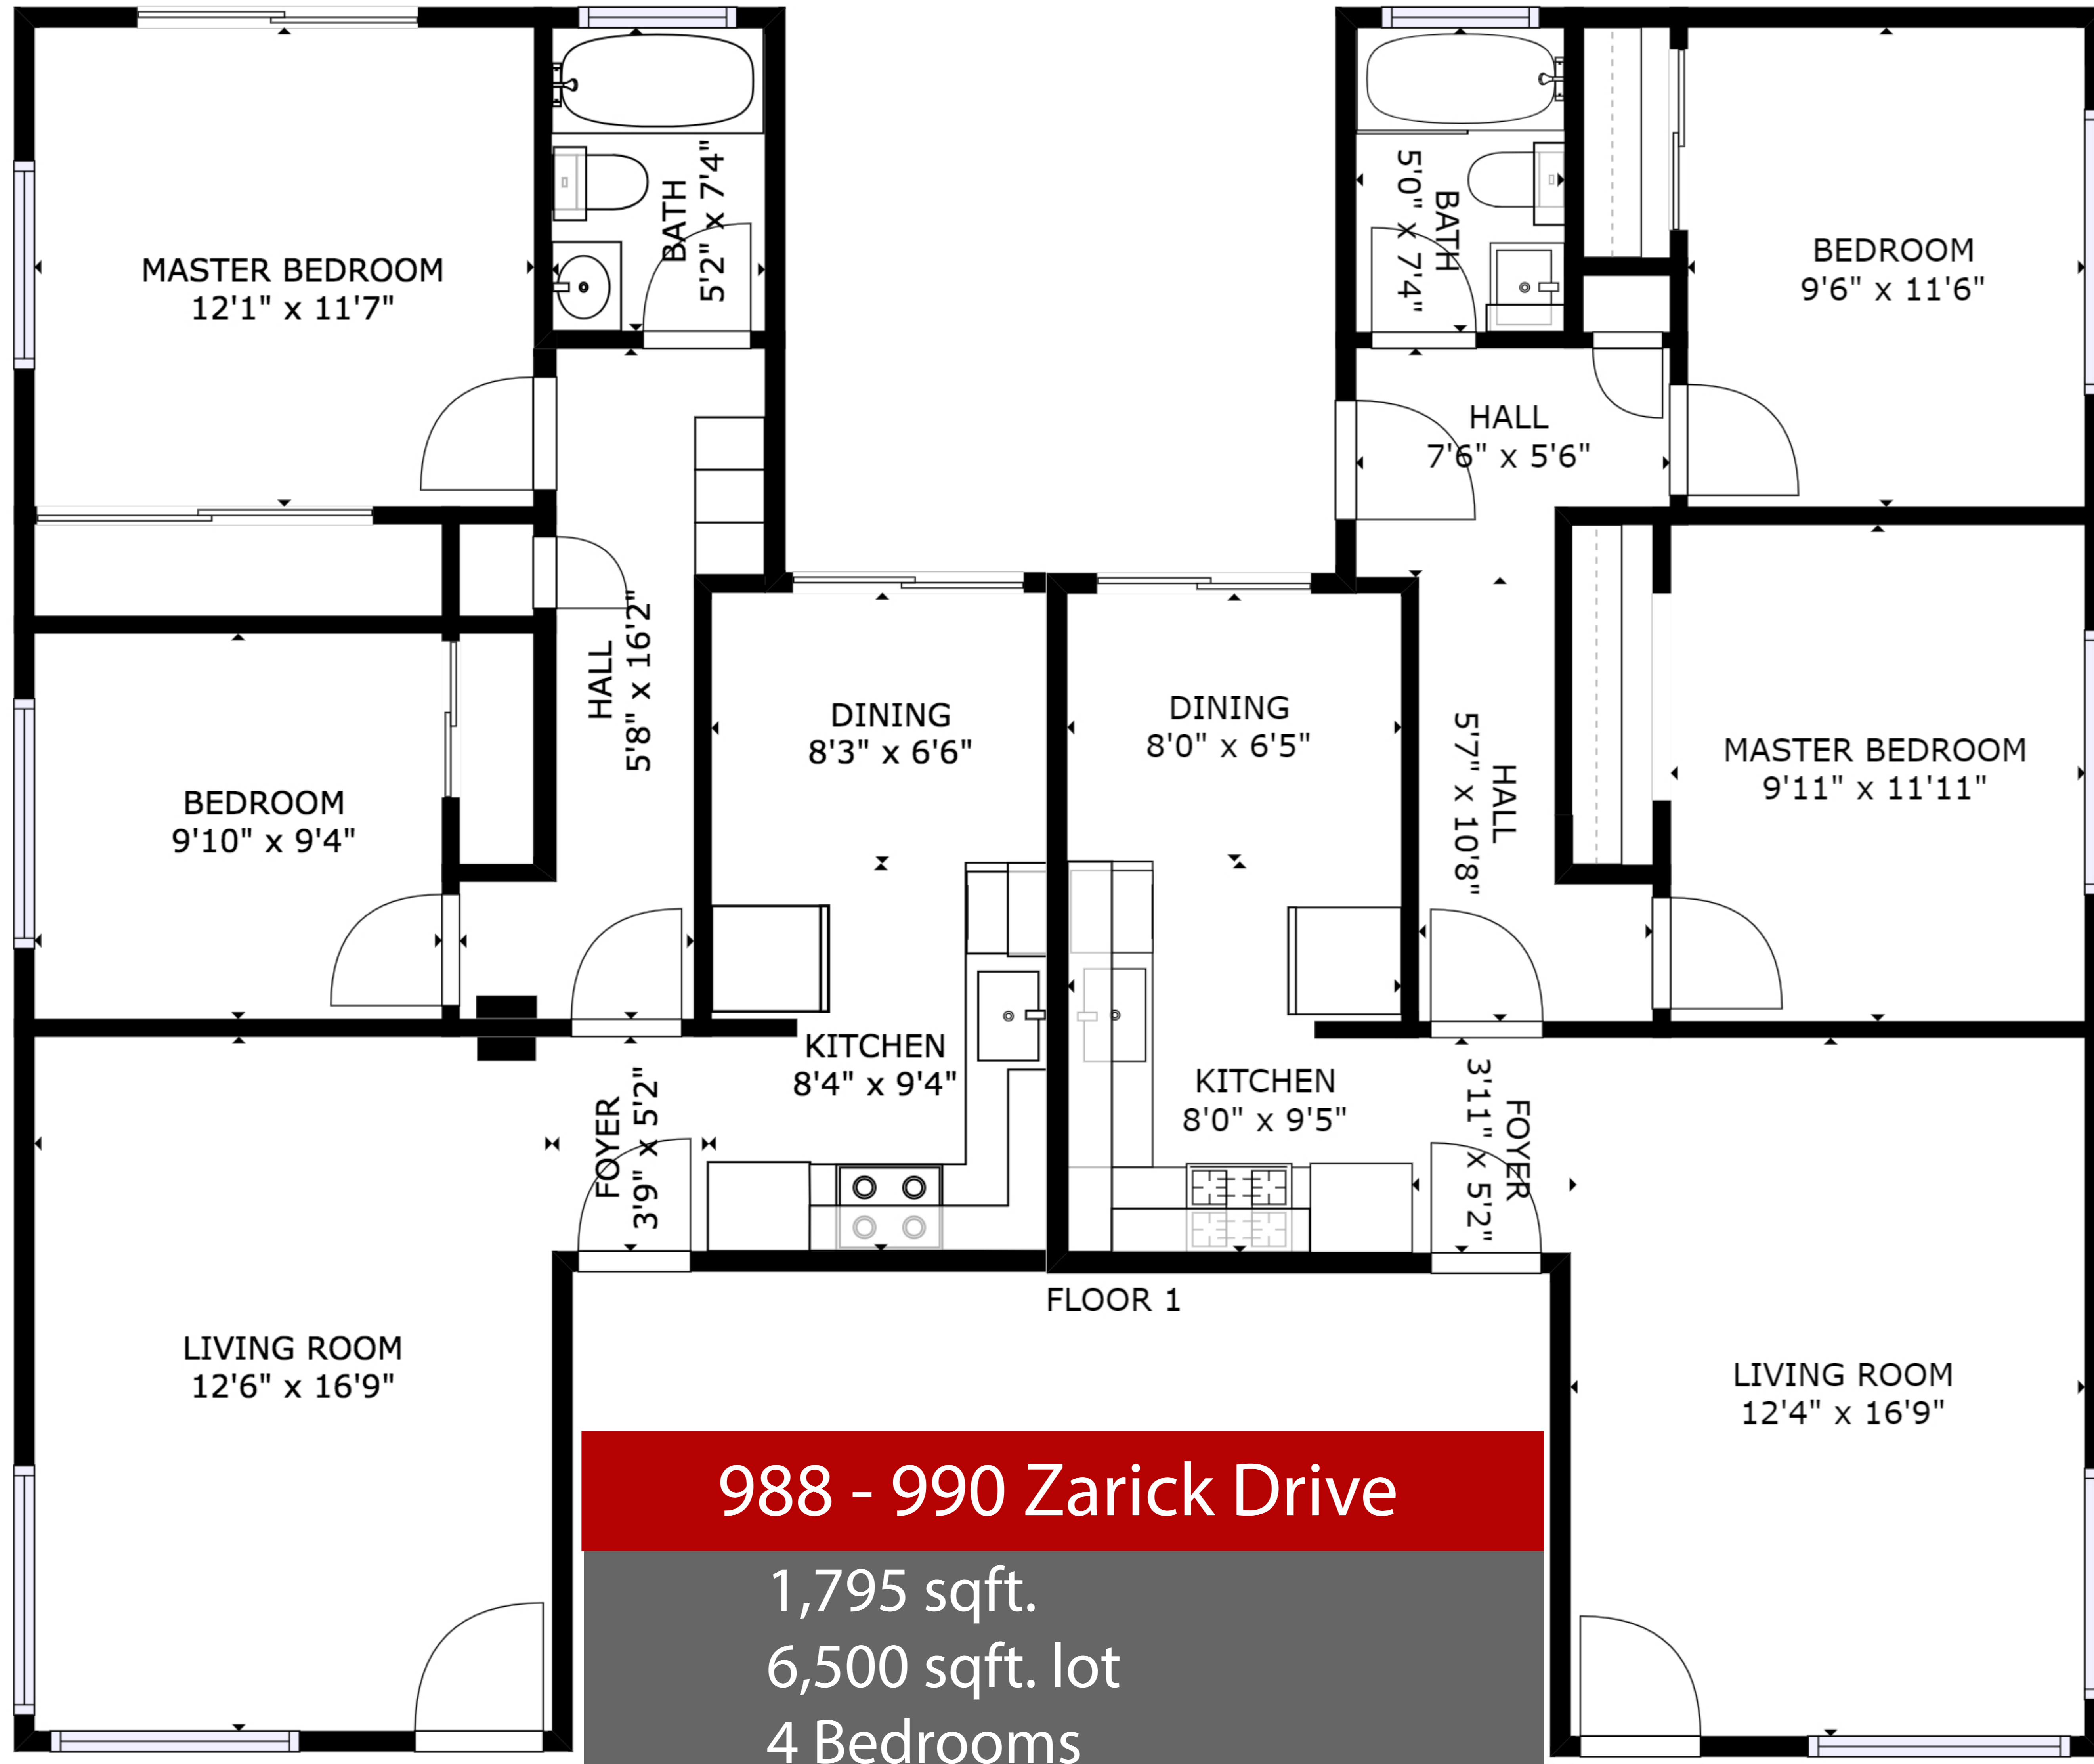

# GRANDVIEW MANOR

988 - 990 Zarick Drive

1,795 sqft.  
6,500 sqft. lot  
4 Bedrooms  
2 Baths  
2 car garage

VINICIUS BRASIL, DRE 01419311  
The Brasil Real Estate Group  
408.582.3272