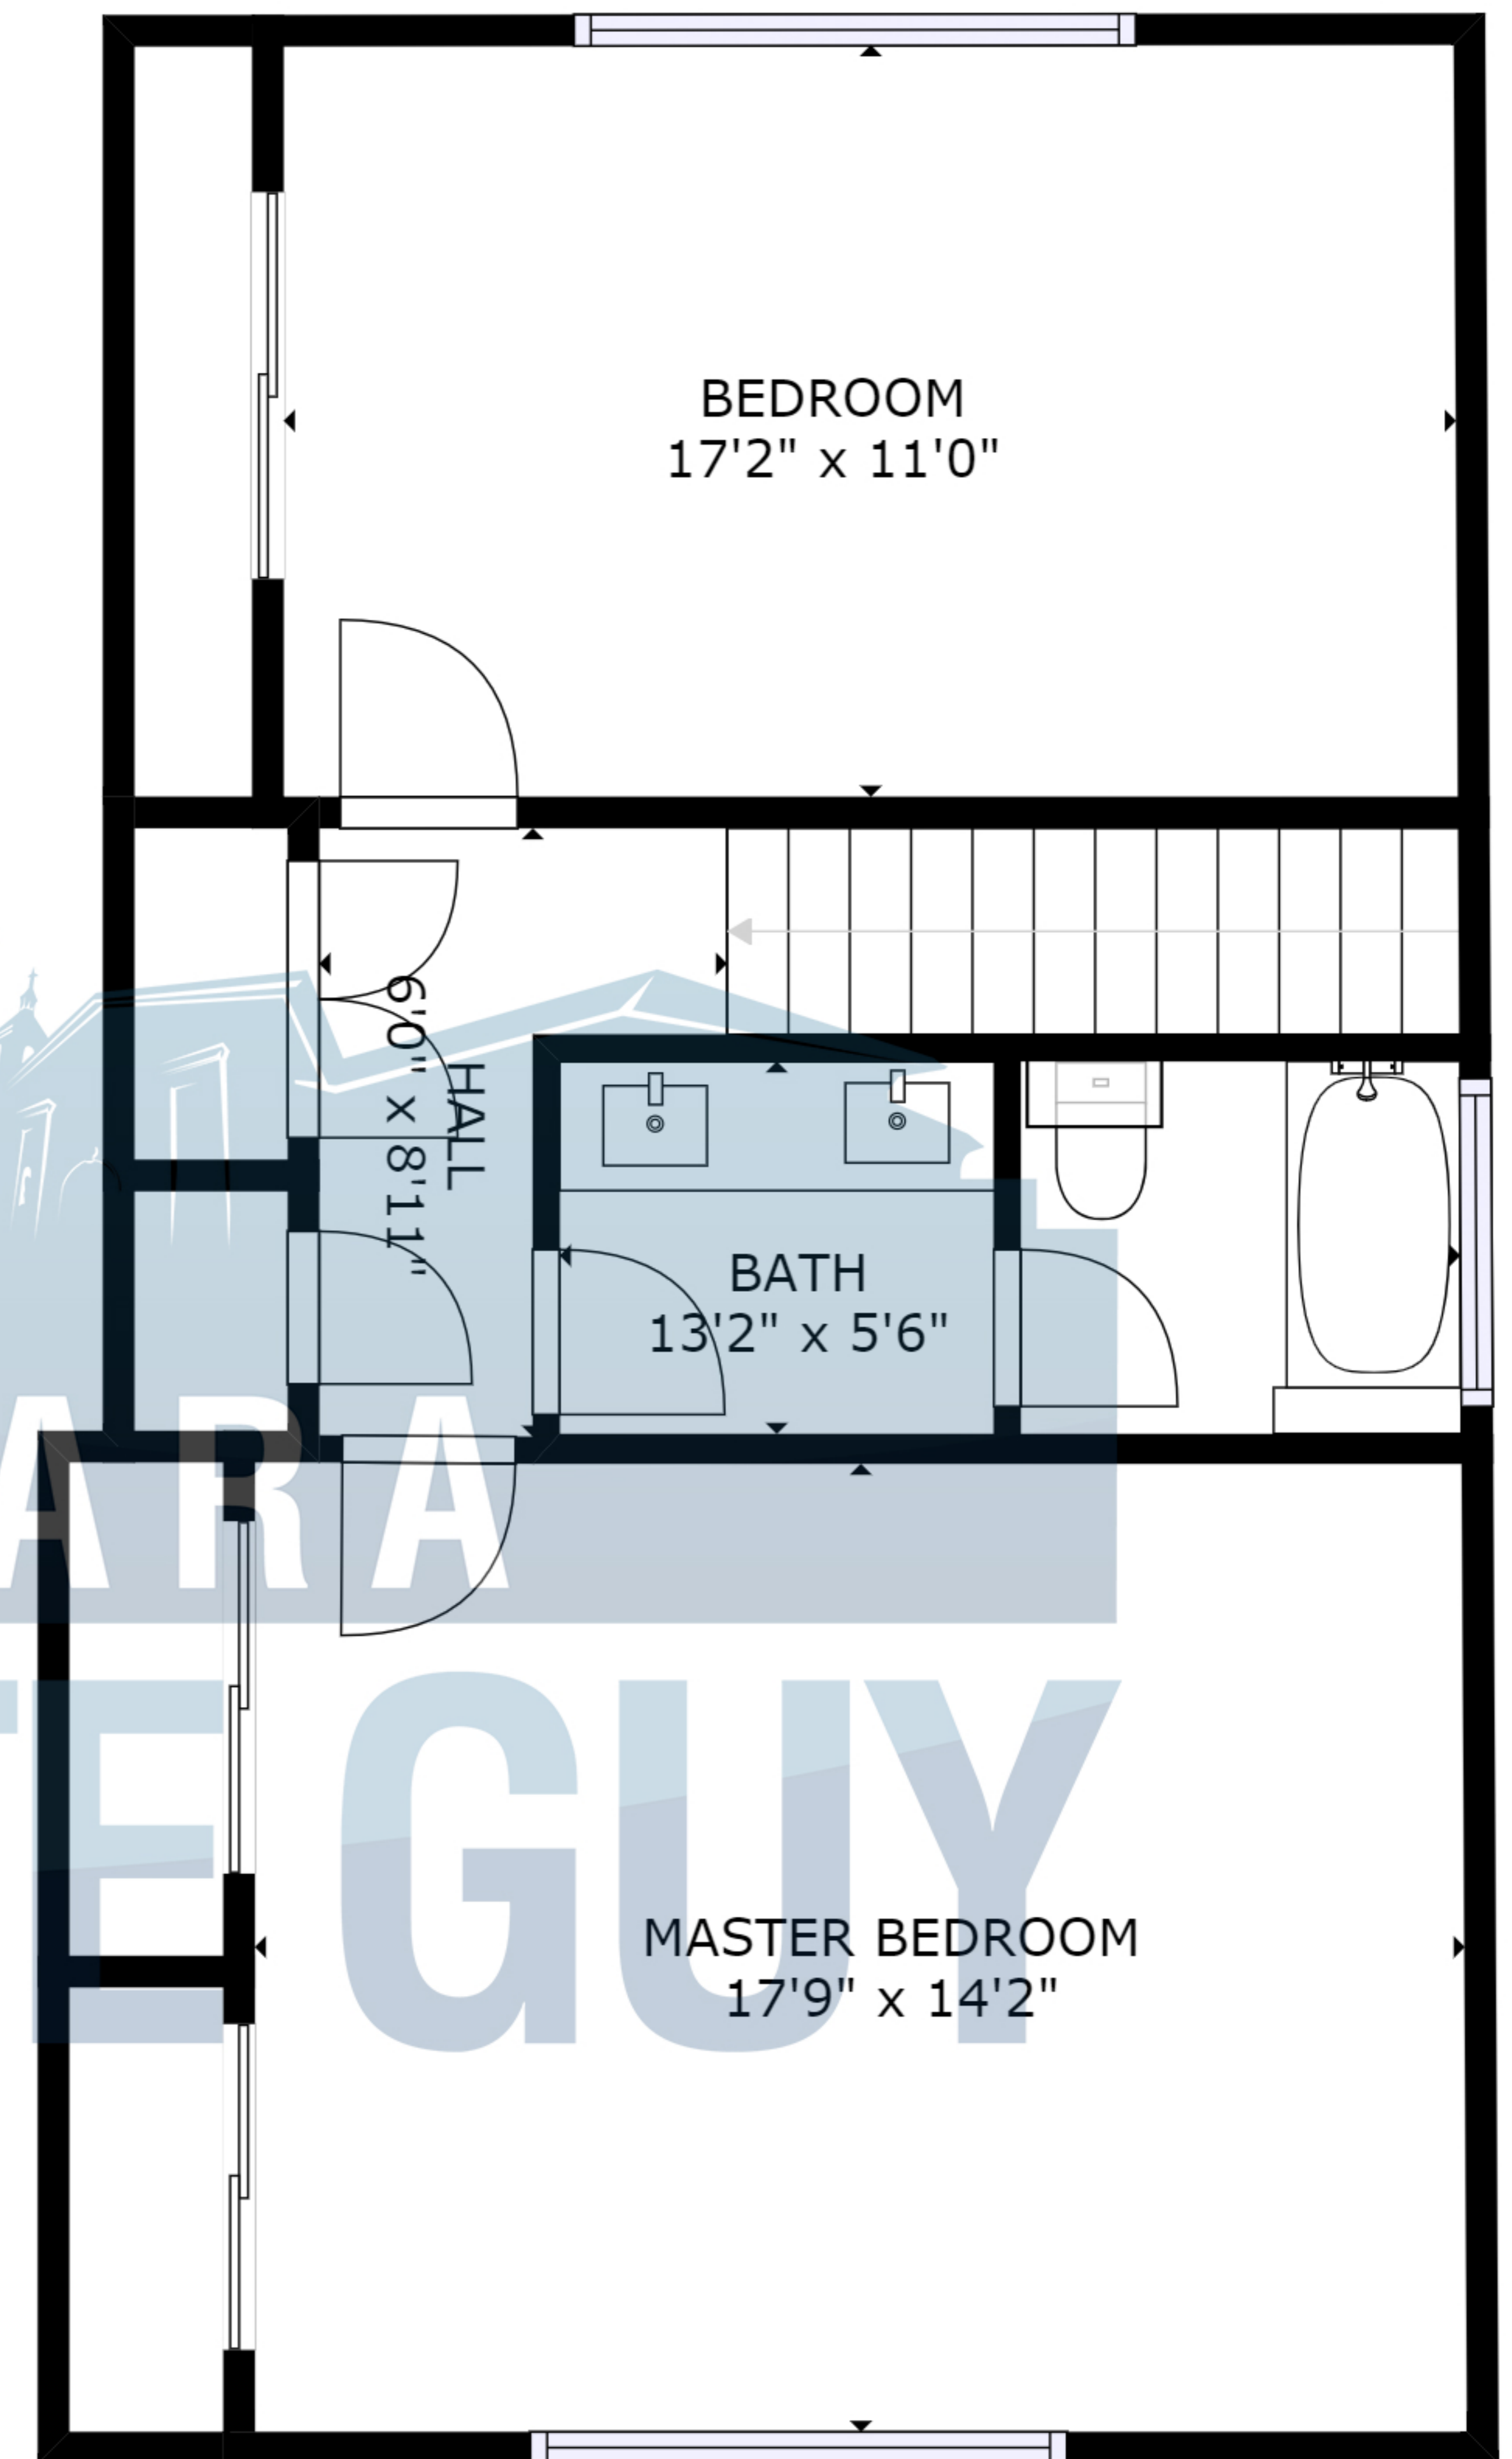

WASHINGTON TERRACE

1826 WASHINGTON STREET

1,196 sqft.
2 Bedrooms
1 Full Bath, 1 Half Bath
2 Car Garage

VINICIUS BRASIL, DRE 01419311
Santa Clara Real Estate Guy
408.582.3272