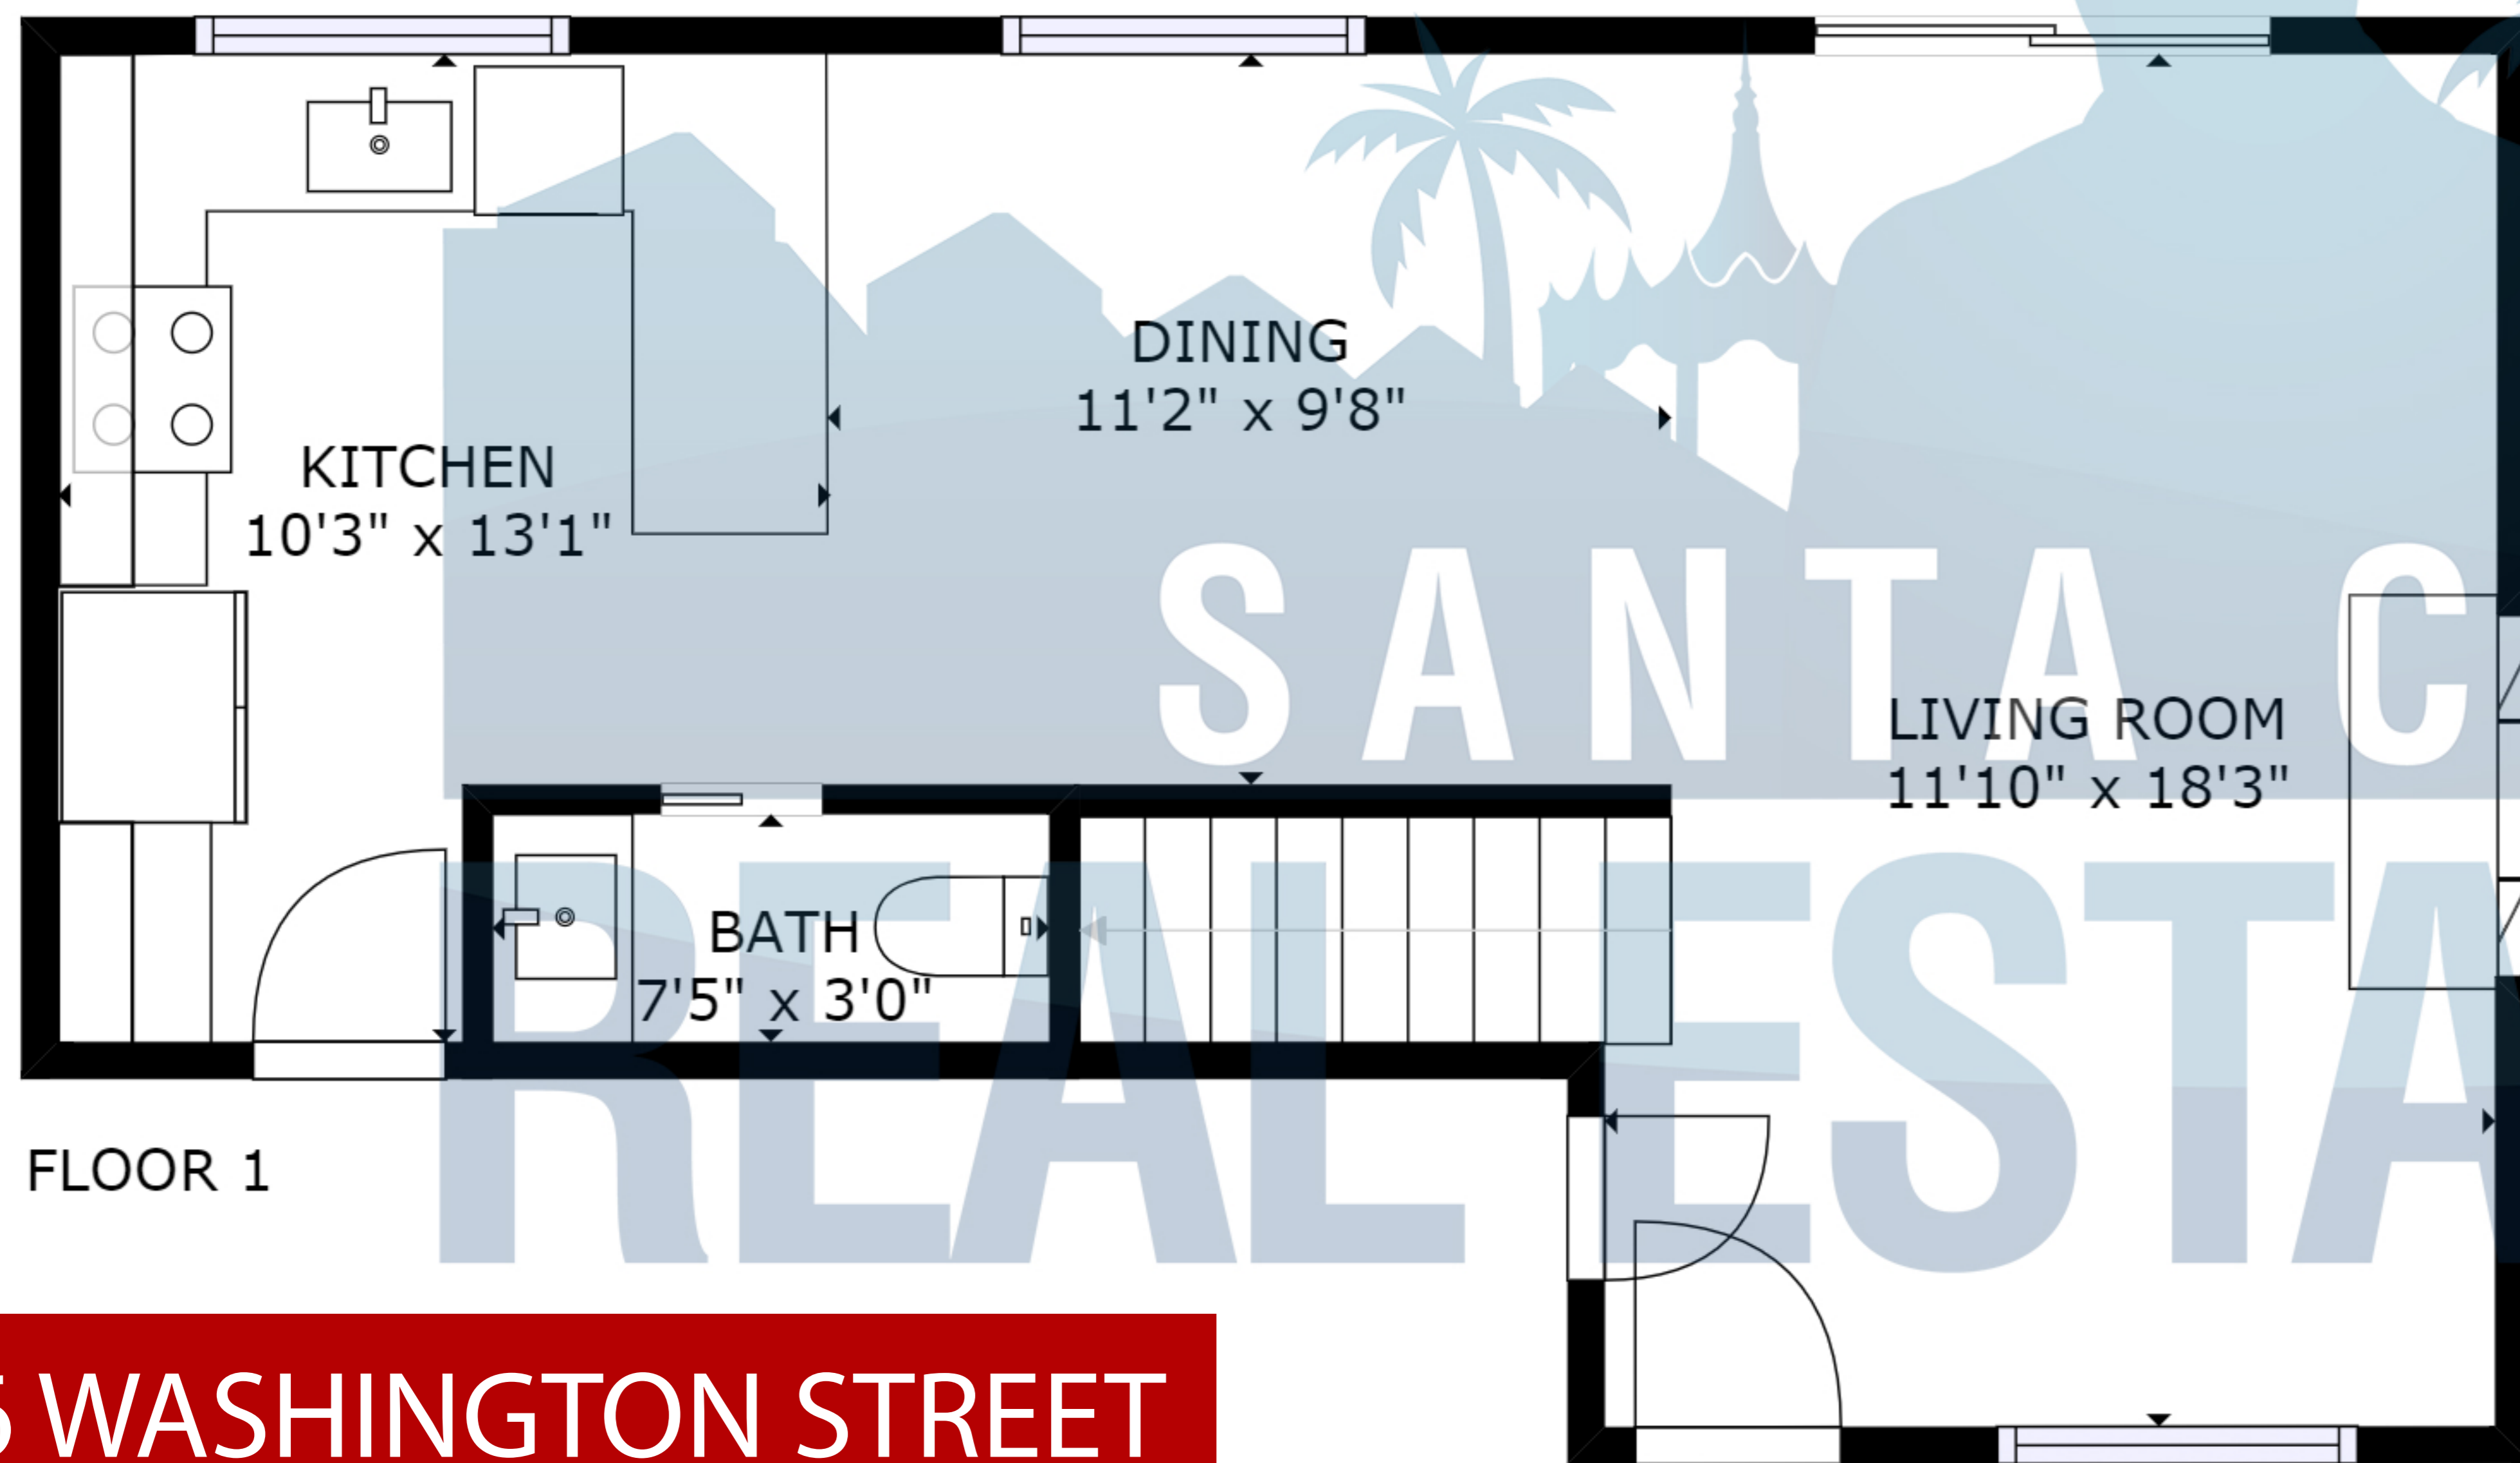

WASHINGTON TERRACE

1826 WASHINGTON STREET

1,196 sqft.
2 Bedrooms
1 Full Bath, 1 Half Bath
2 Car Garage

VINICIUS BRASIL, DRE 01419311
Santa Clara Real Estate Guy
408.582.3272