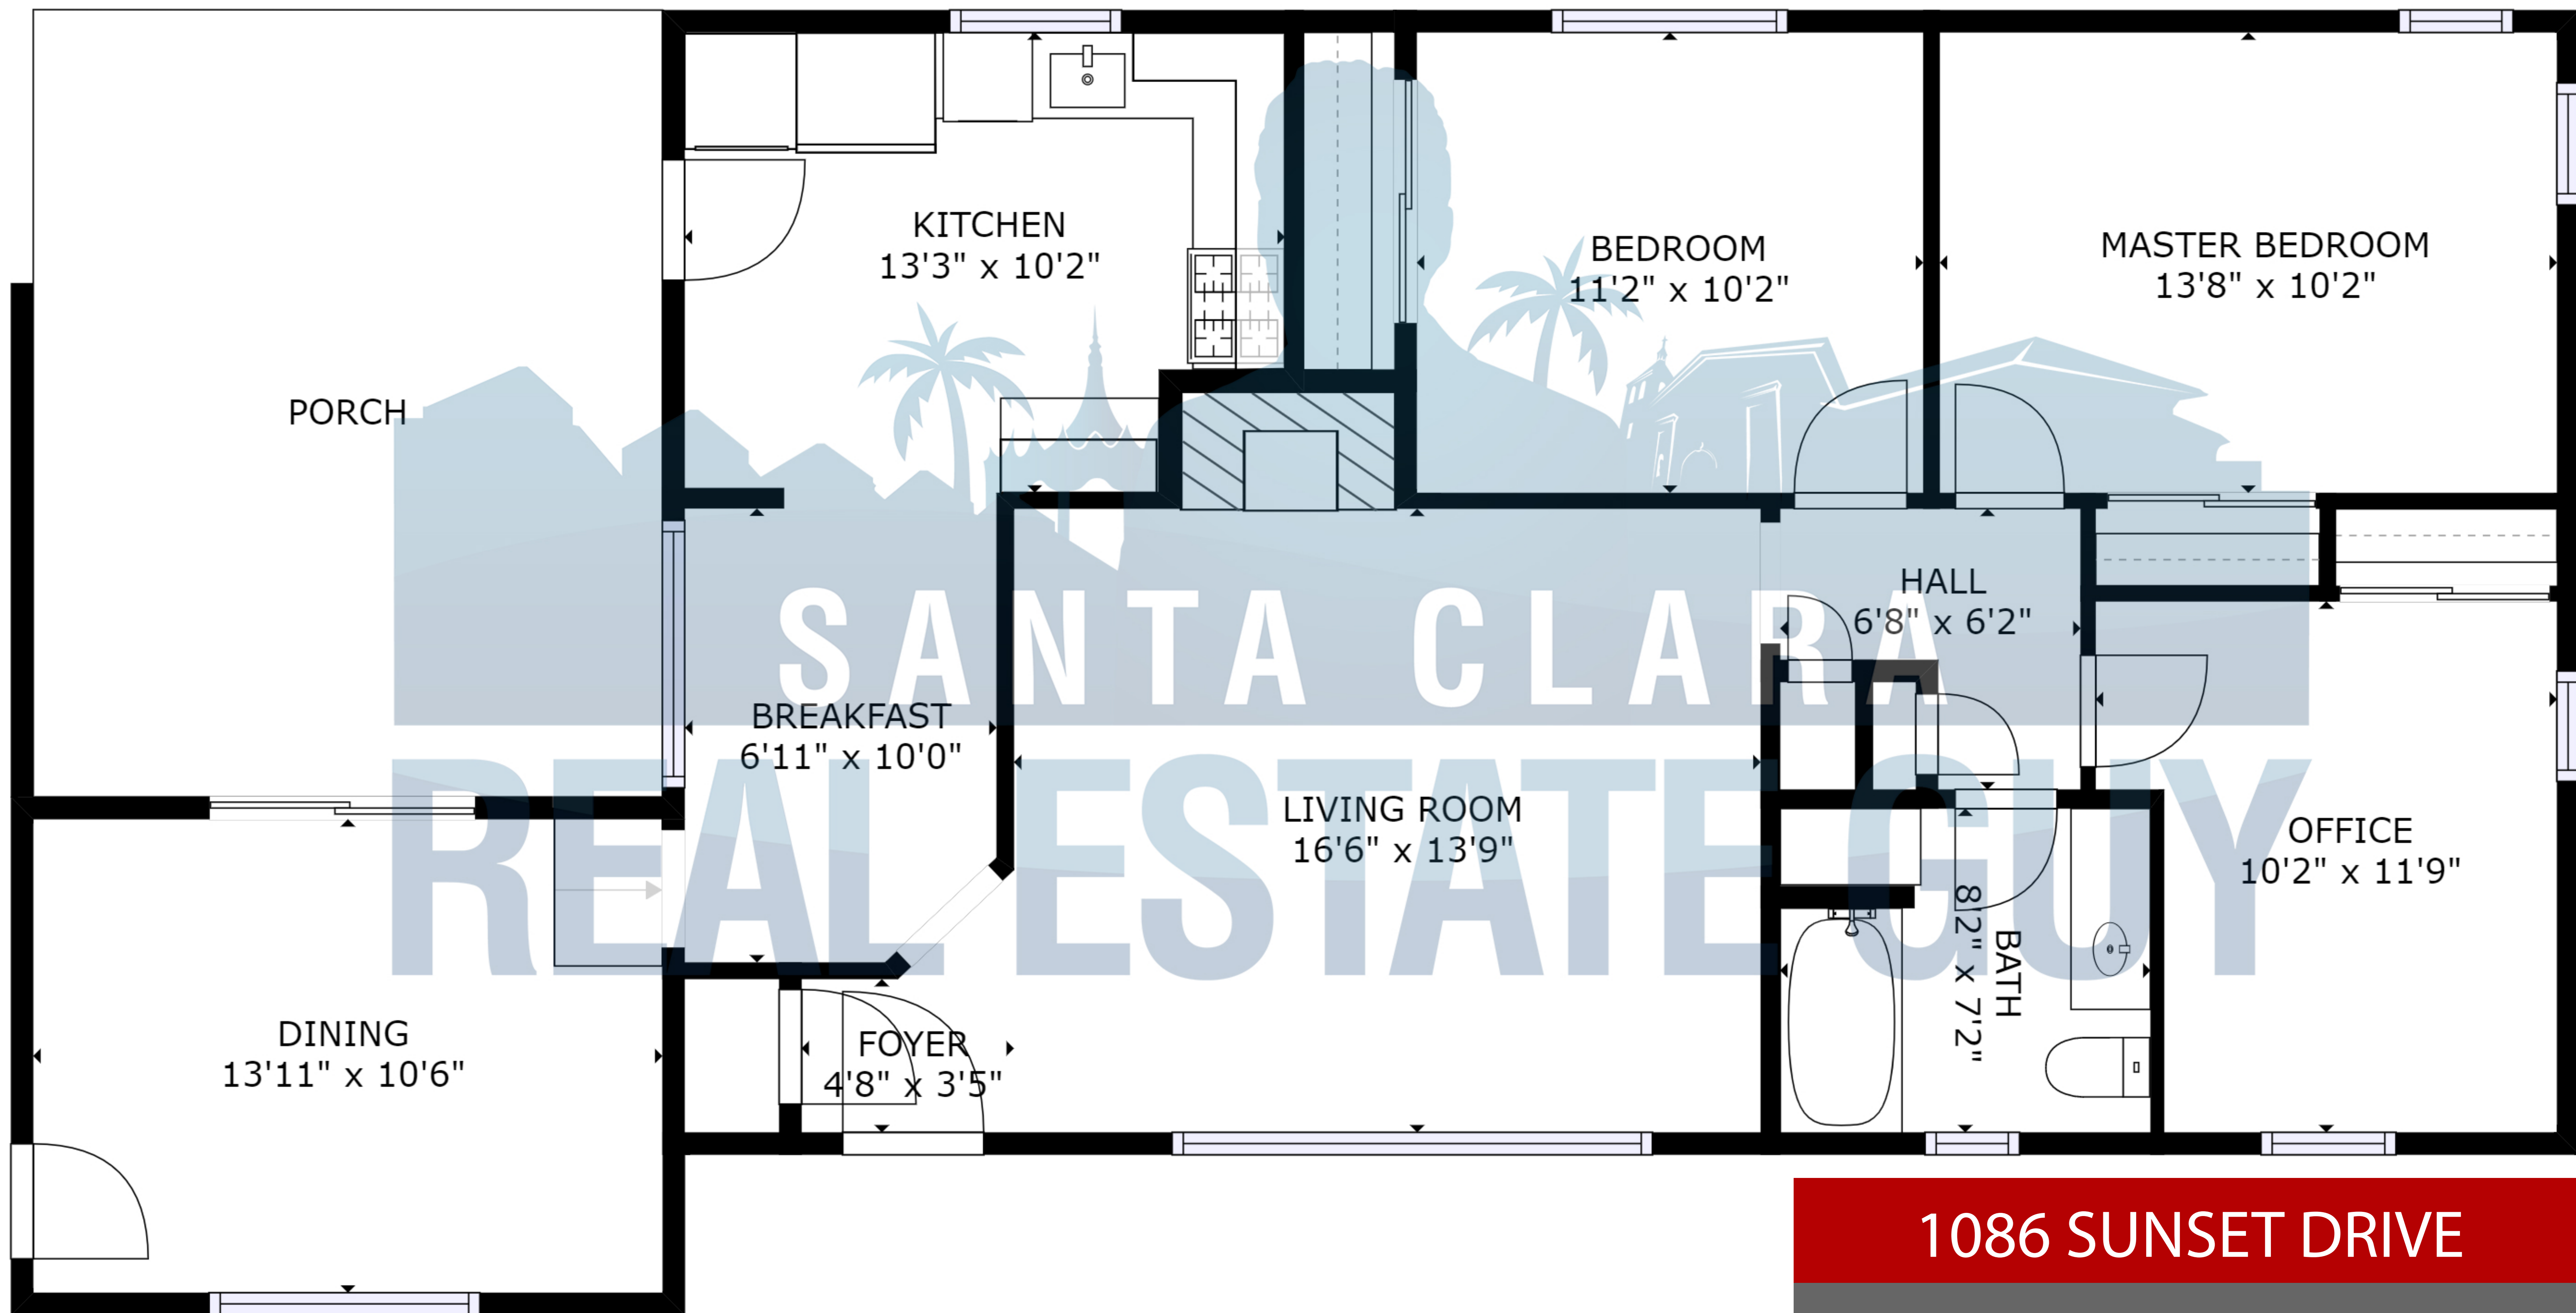

SUNNY BRAE

FLOOR 1

1086 SUNSET DRIVE

1,039 sqft.
6,557 sqft. lot
3 Bedrooms
1 Bath
1 Car Garage

VINICIUS BRASIL, DRE 01419311
Santa Clara Real Estate Guy
408.582.3272