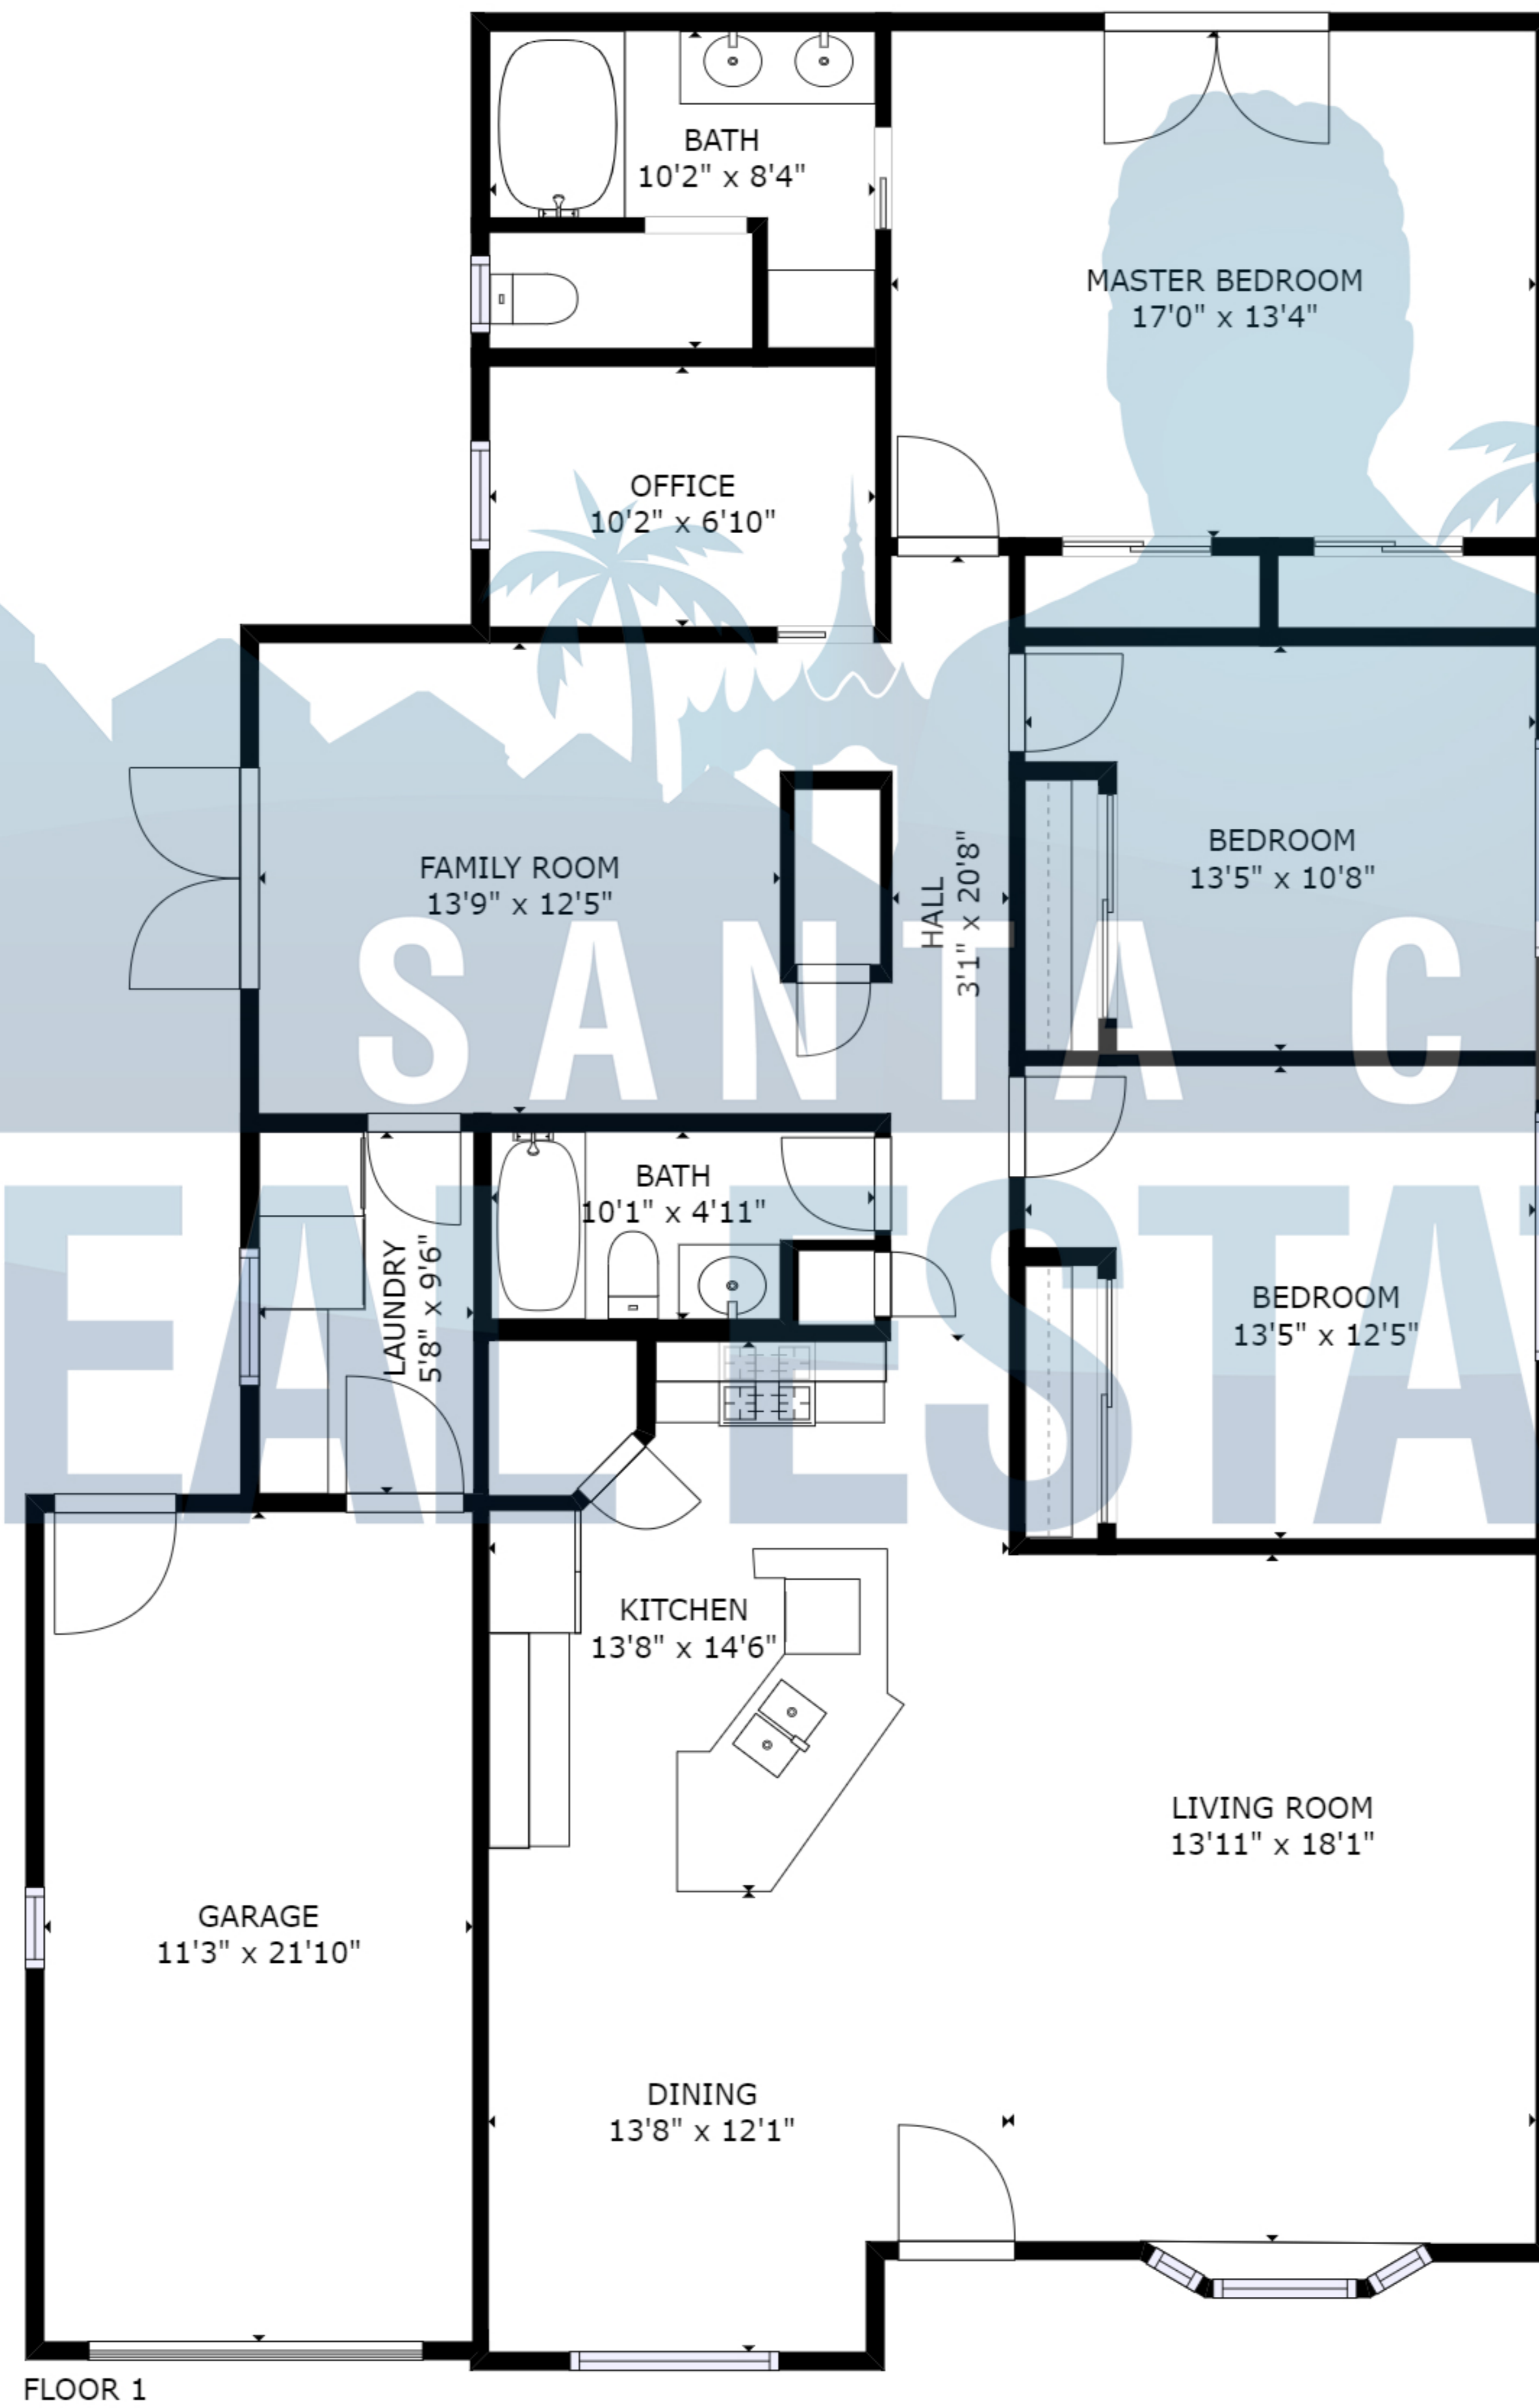

SCOTT LANE GARDENS

1632 CABRILLO AVE

1,794 sqft.
5,000 sqft. lot
3 Bedrooms
2 Baths
Family Room
1 Car Garage