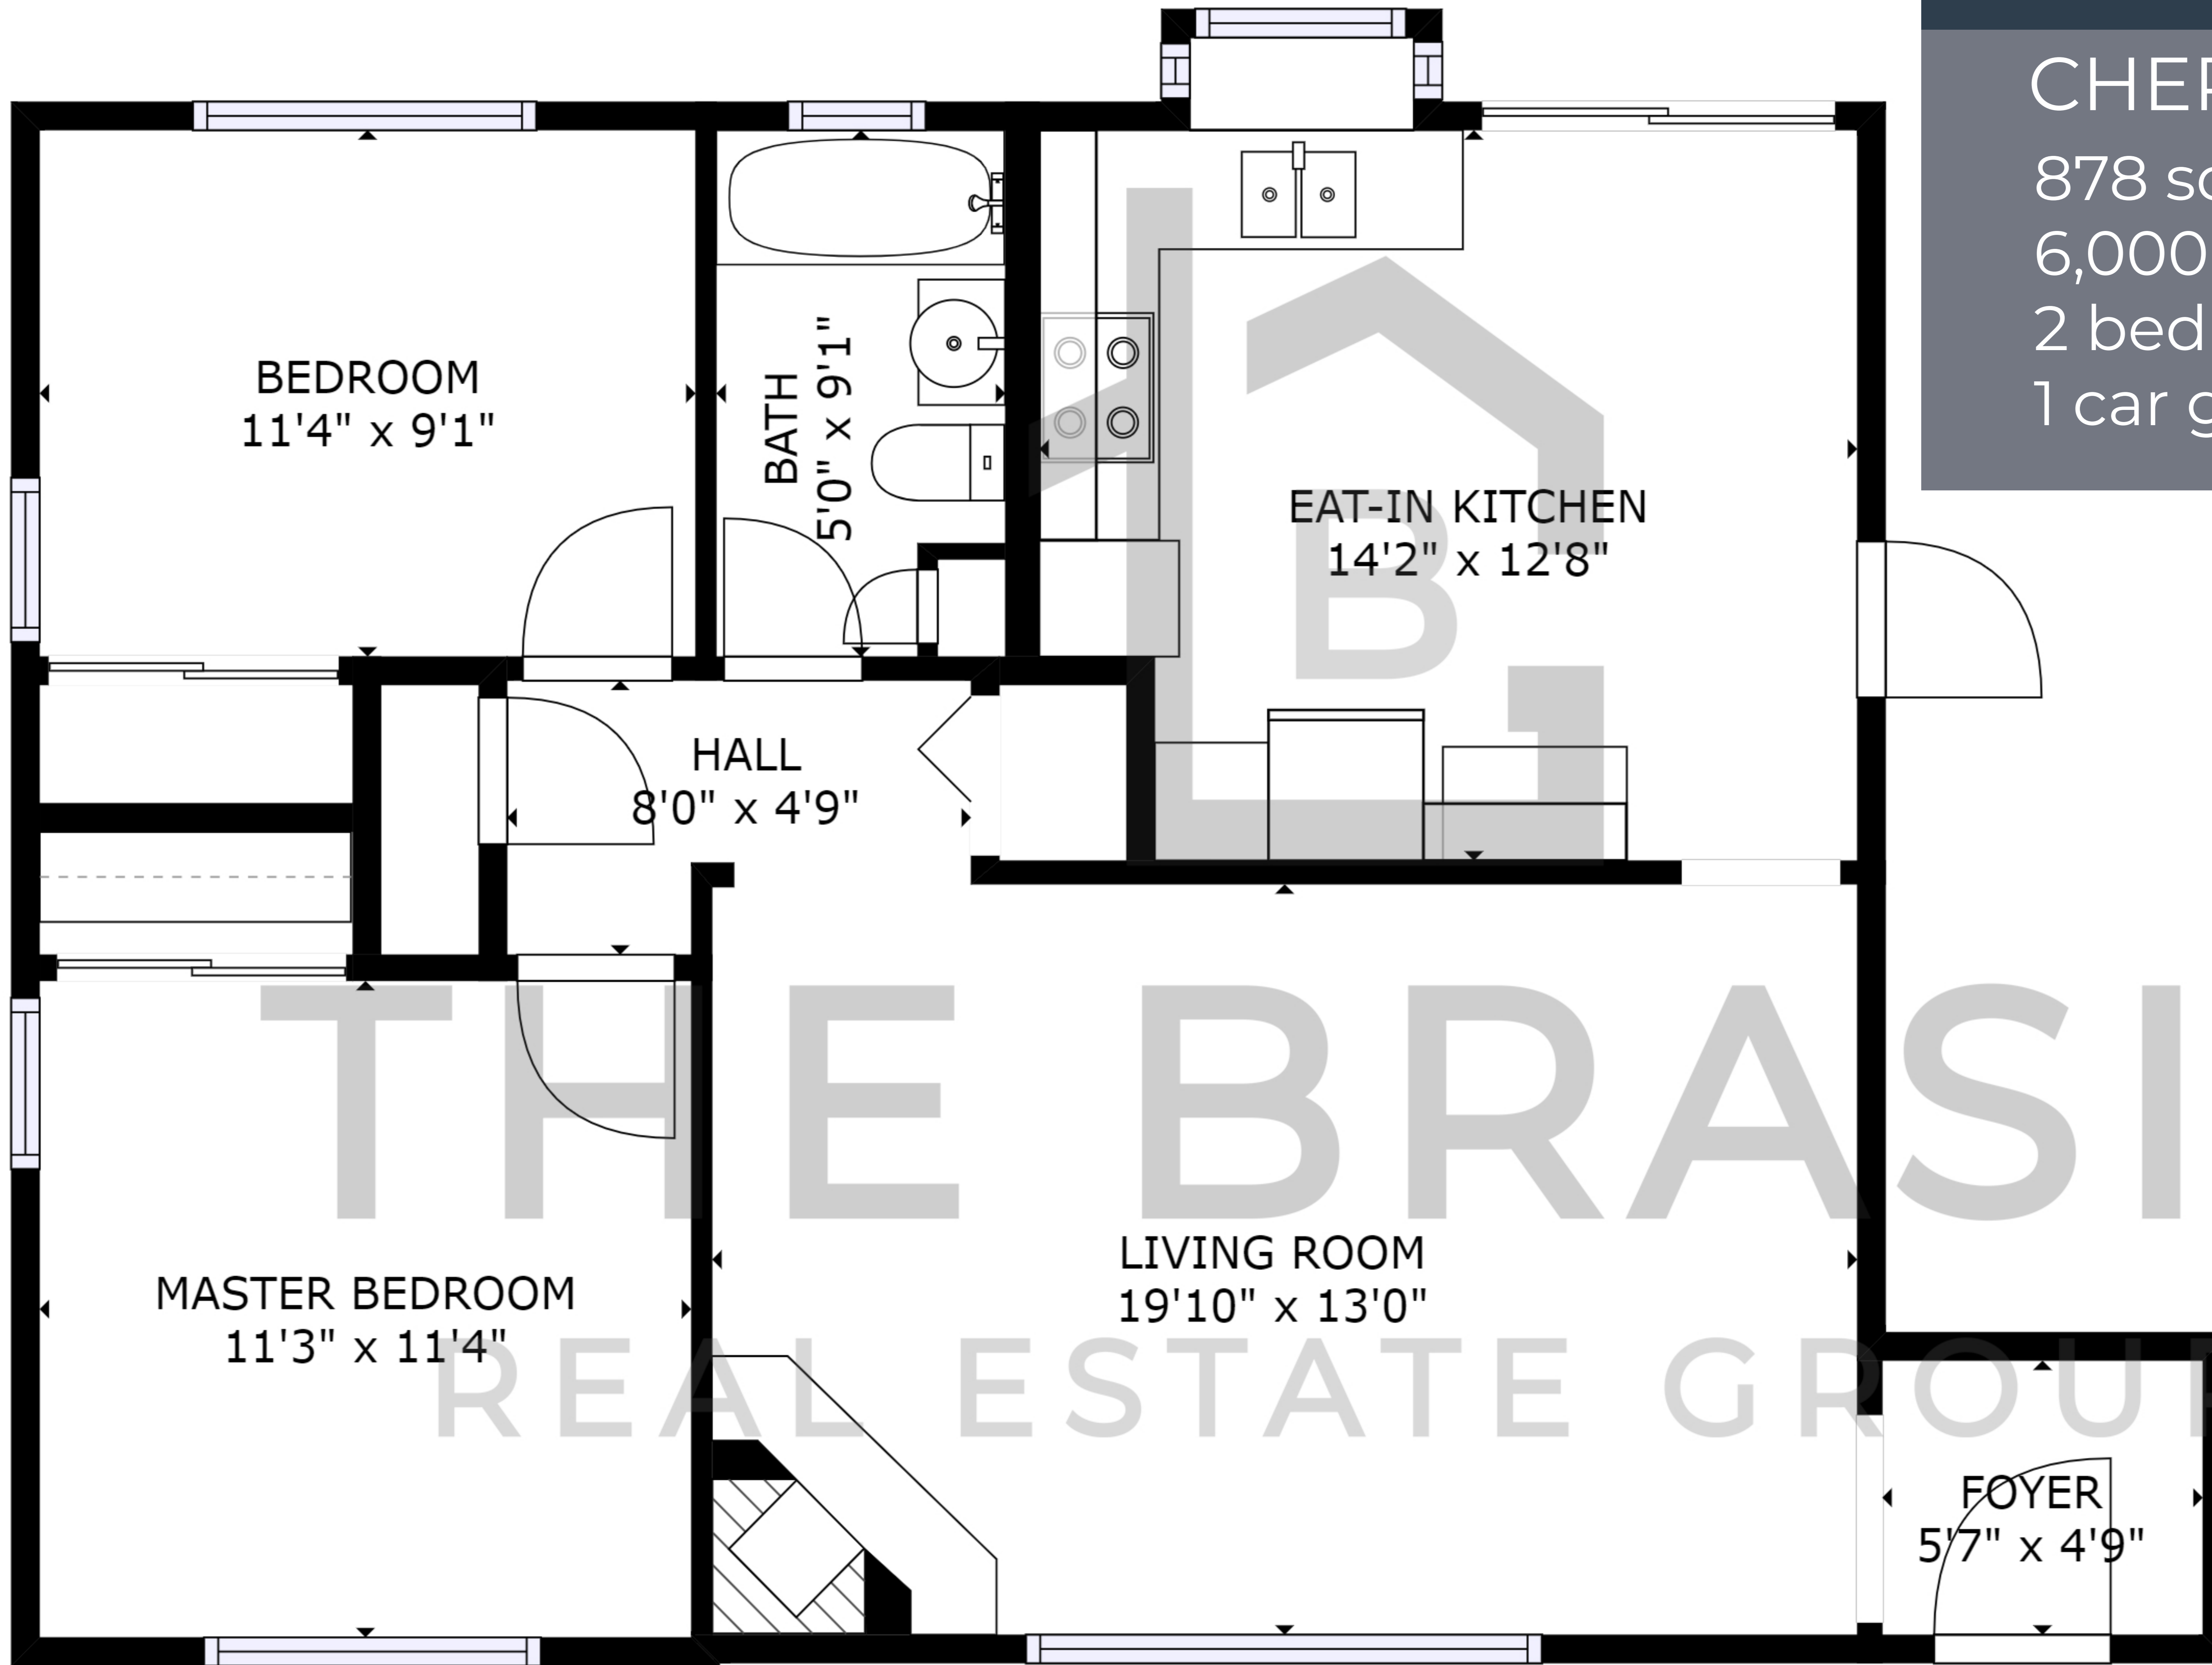

1058 Morningside Way

CHERRY-CHASE  
878 sqft.  
6,000 sqft. lot  
2 bedroom, 1 bath  
1 car garage

FLOOR 1

VINICIUS BRASIL, The Brasil Real Estate Group  
REALTOR, DRE 01419311  
408.582.3272