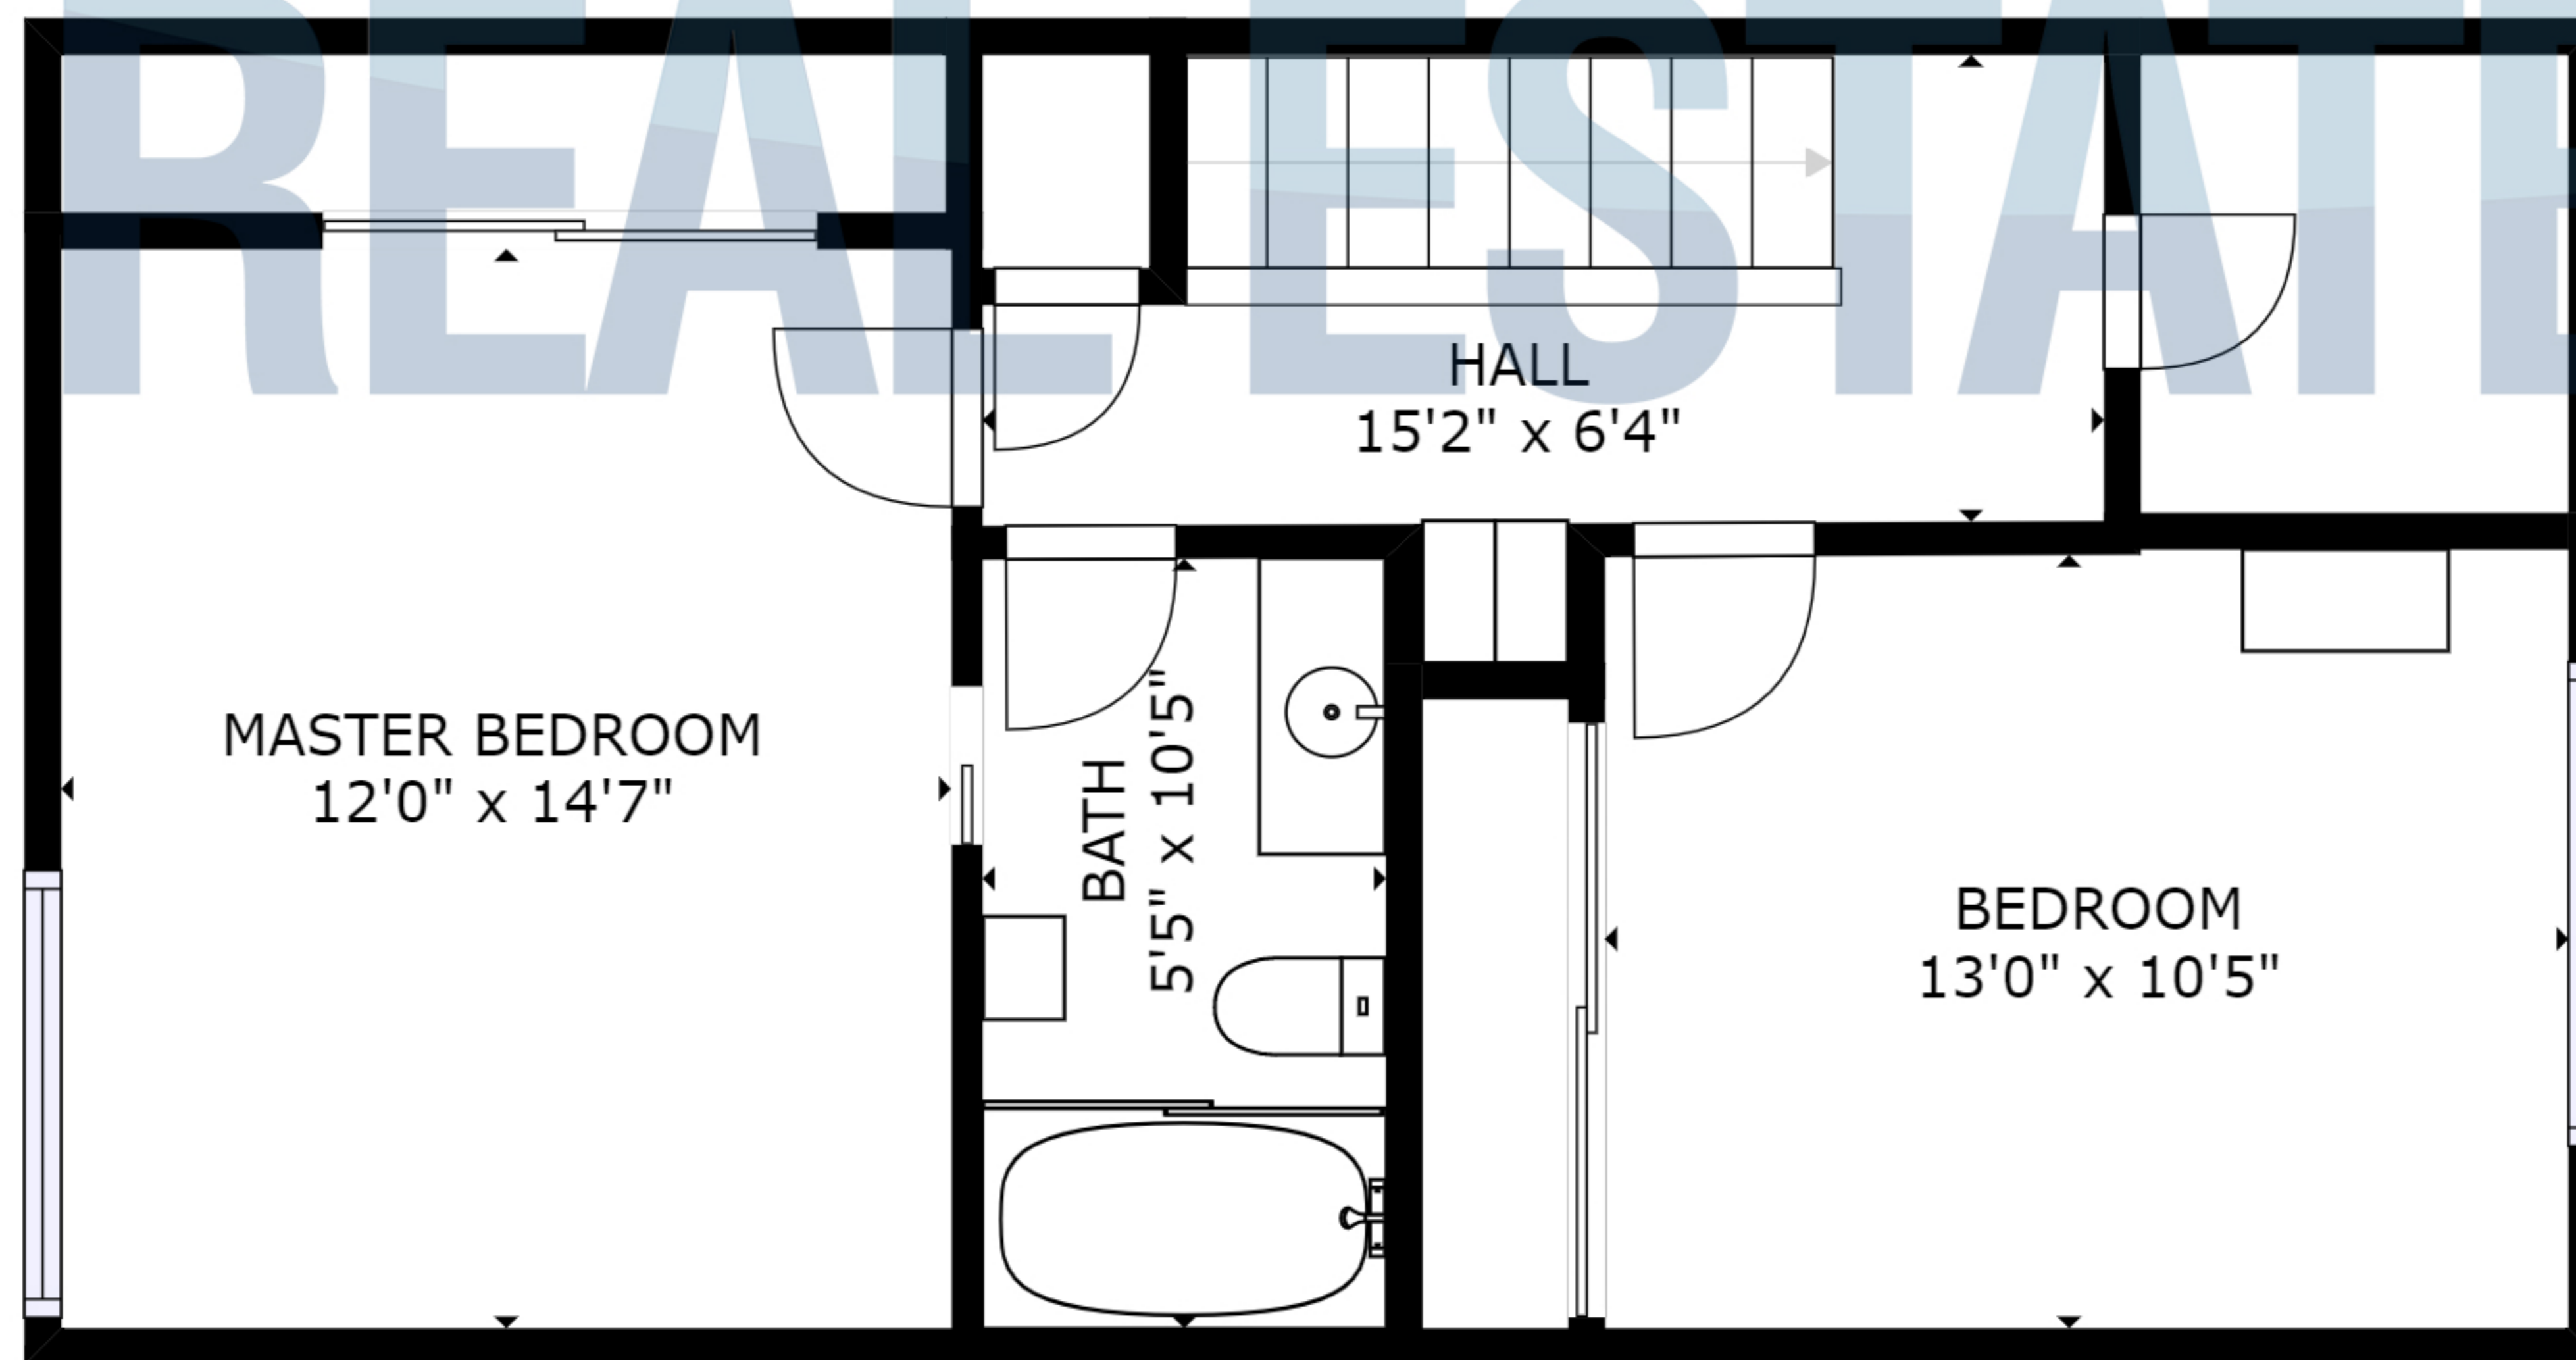

# MERRIVALE WEST

1426 Millich Court

1,220 sqft.

1,278 sqft. lot

2 Bedrooms

1 Full Bath, 1 Half Bath

1 Car Garage

VINICIUS BRASIL, DRE 01419311  
Santa Clara Real Estate Guy  
408.582.3272