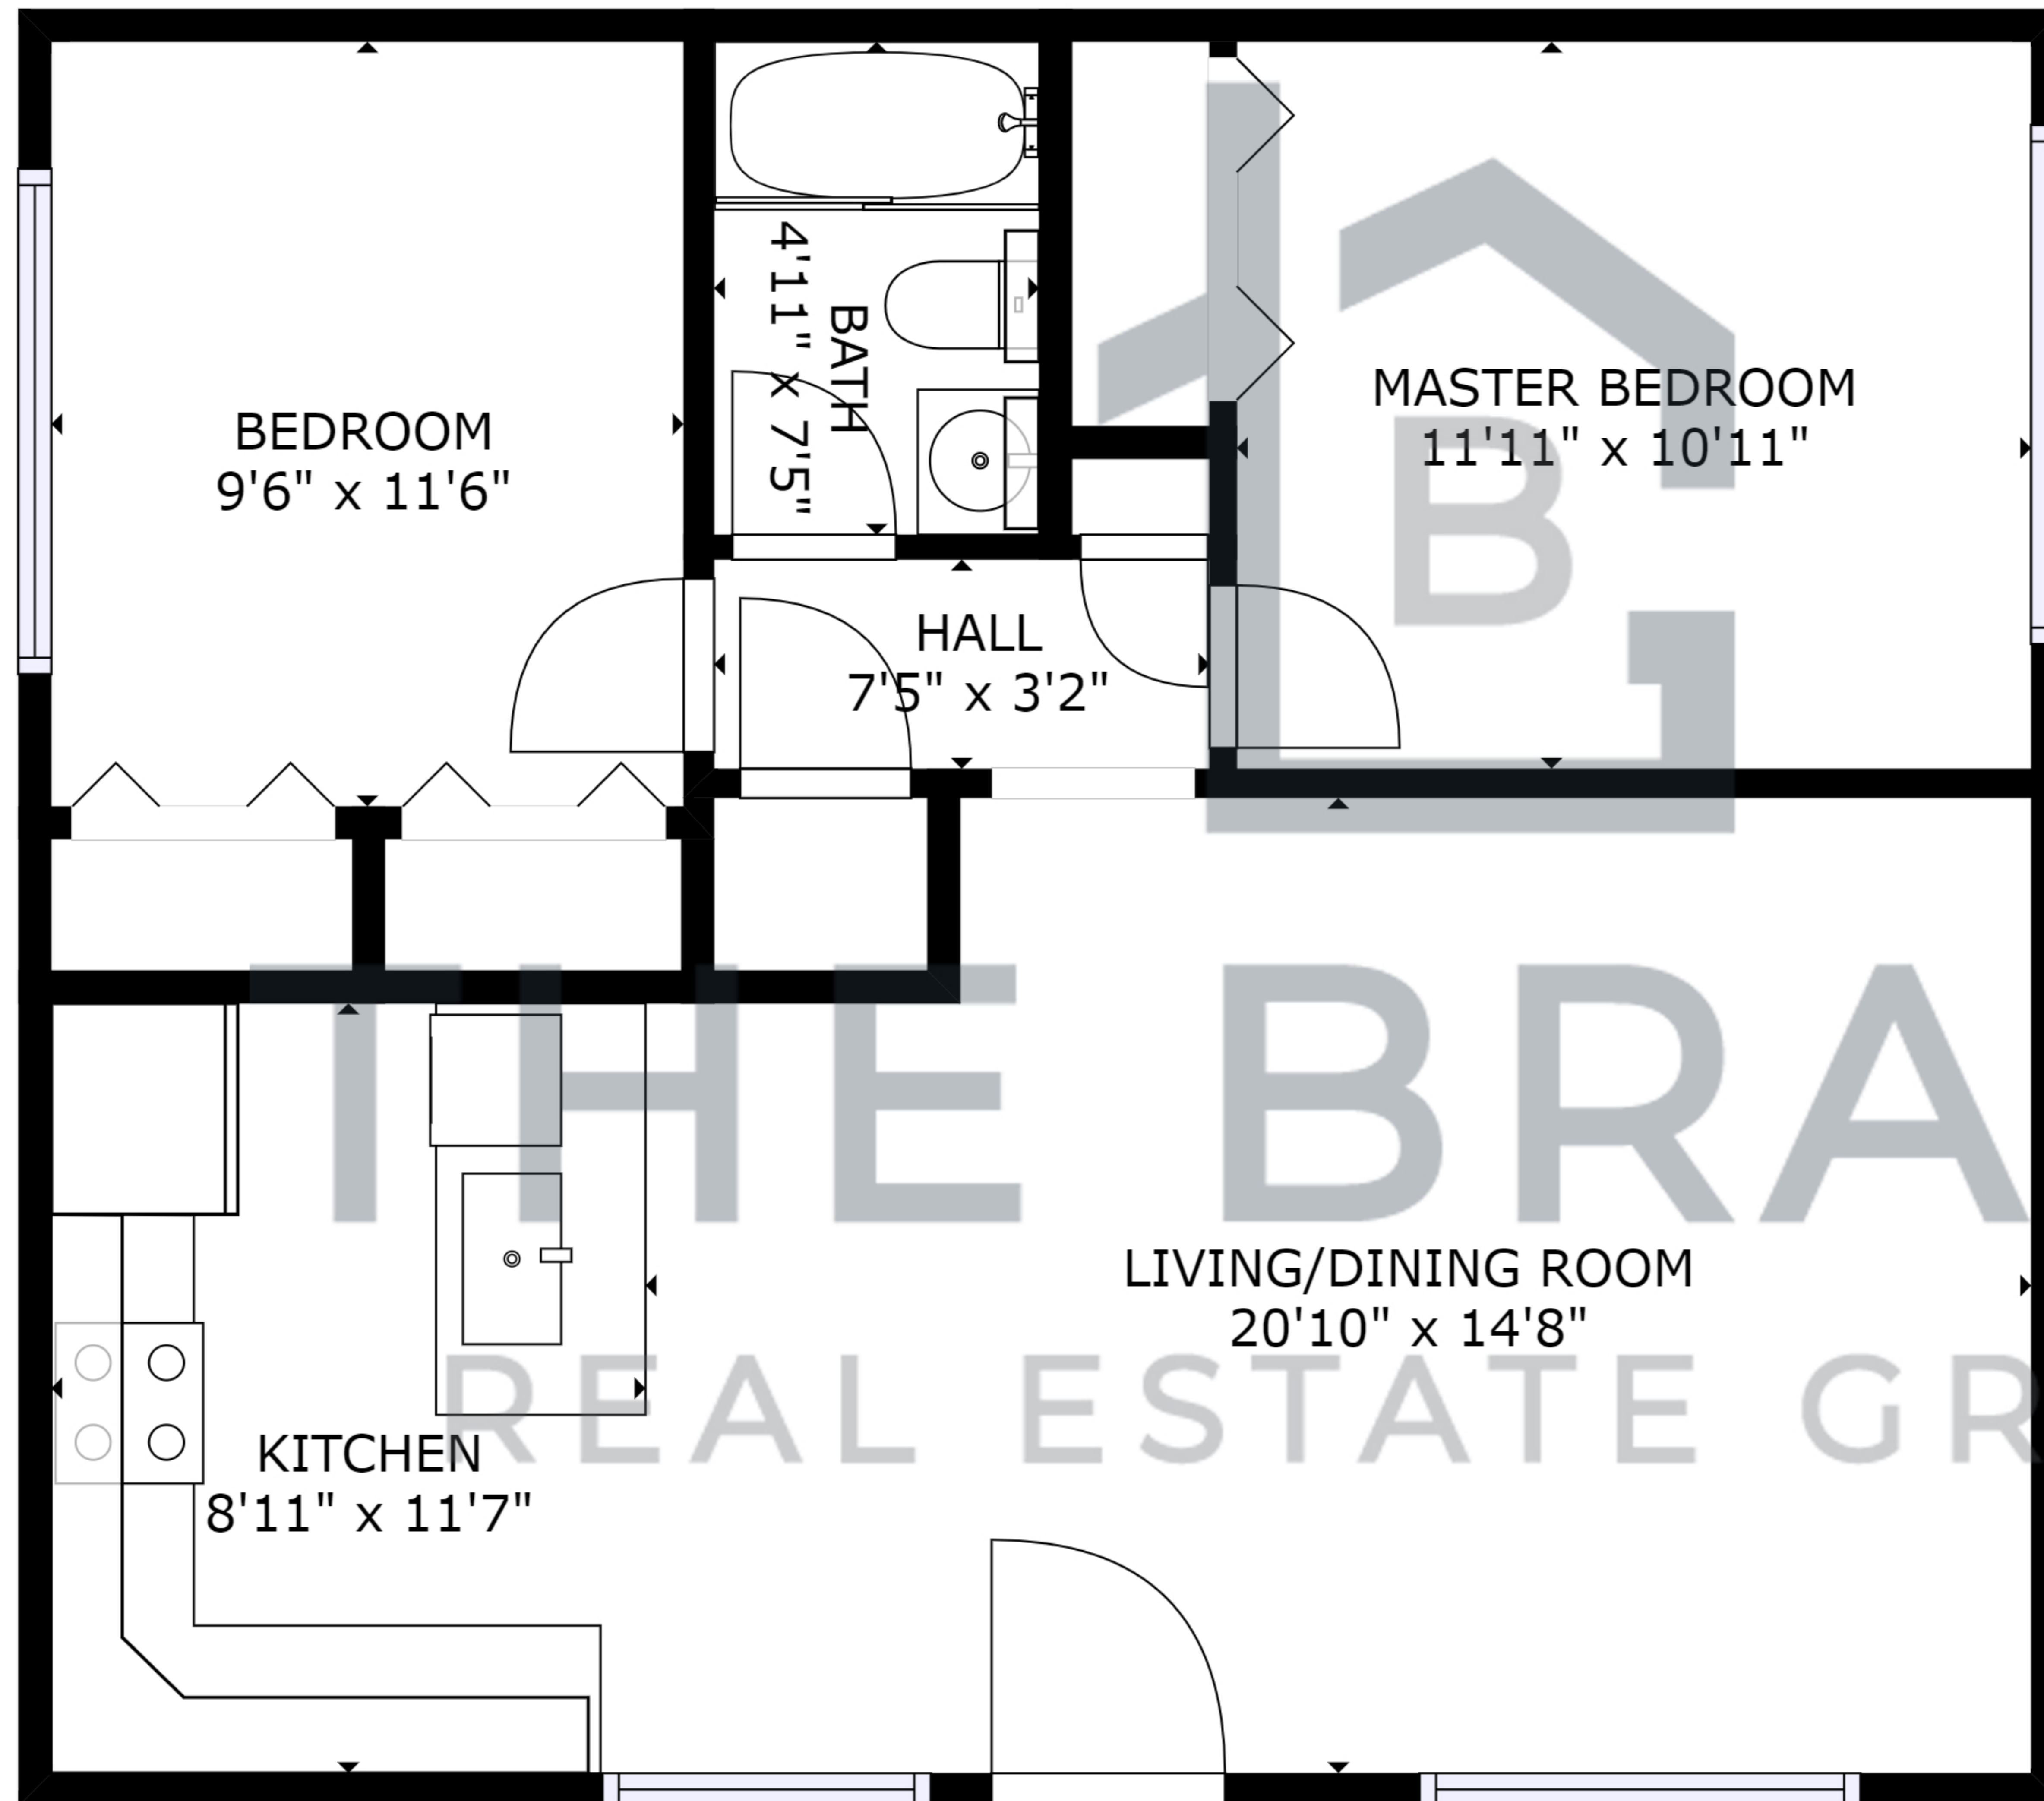

CHERRY PLAZA

FLOOR 1

1323 Scossa Ave, Unit 1

- 810 sqft.
- 2 Bedrooms
- 1 Bath
- 1 Car Garage

VINICIUS BRASIL, DRE 01419311
The Brasil Real Estate Group
408.582.3272