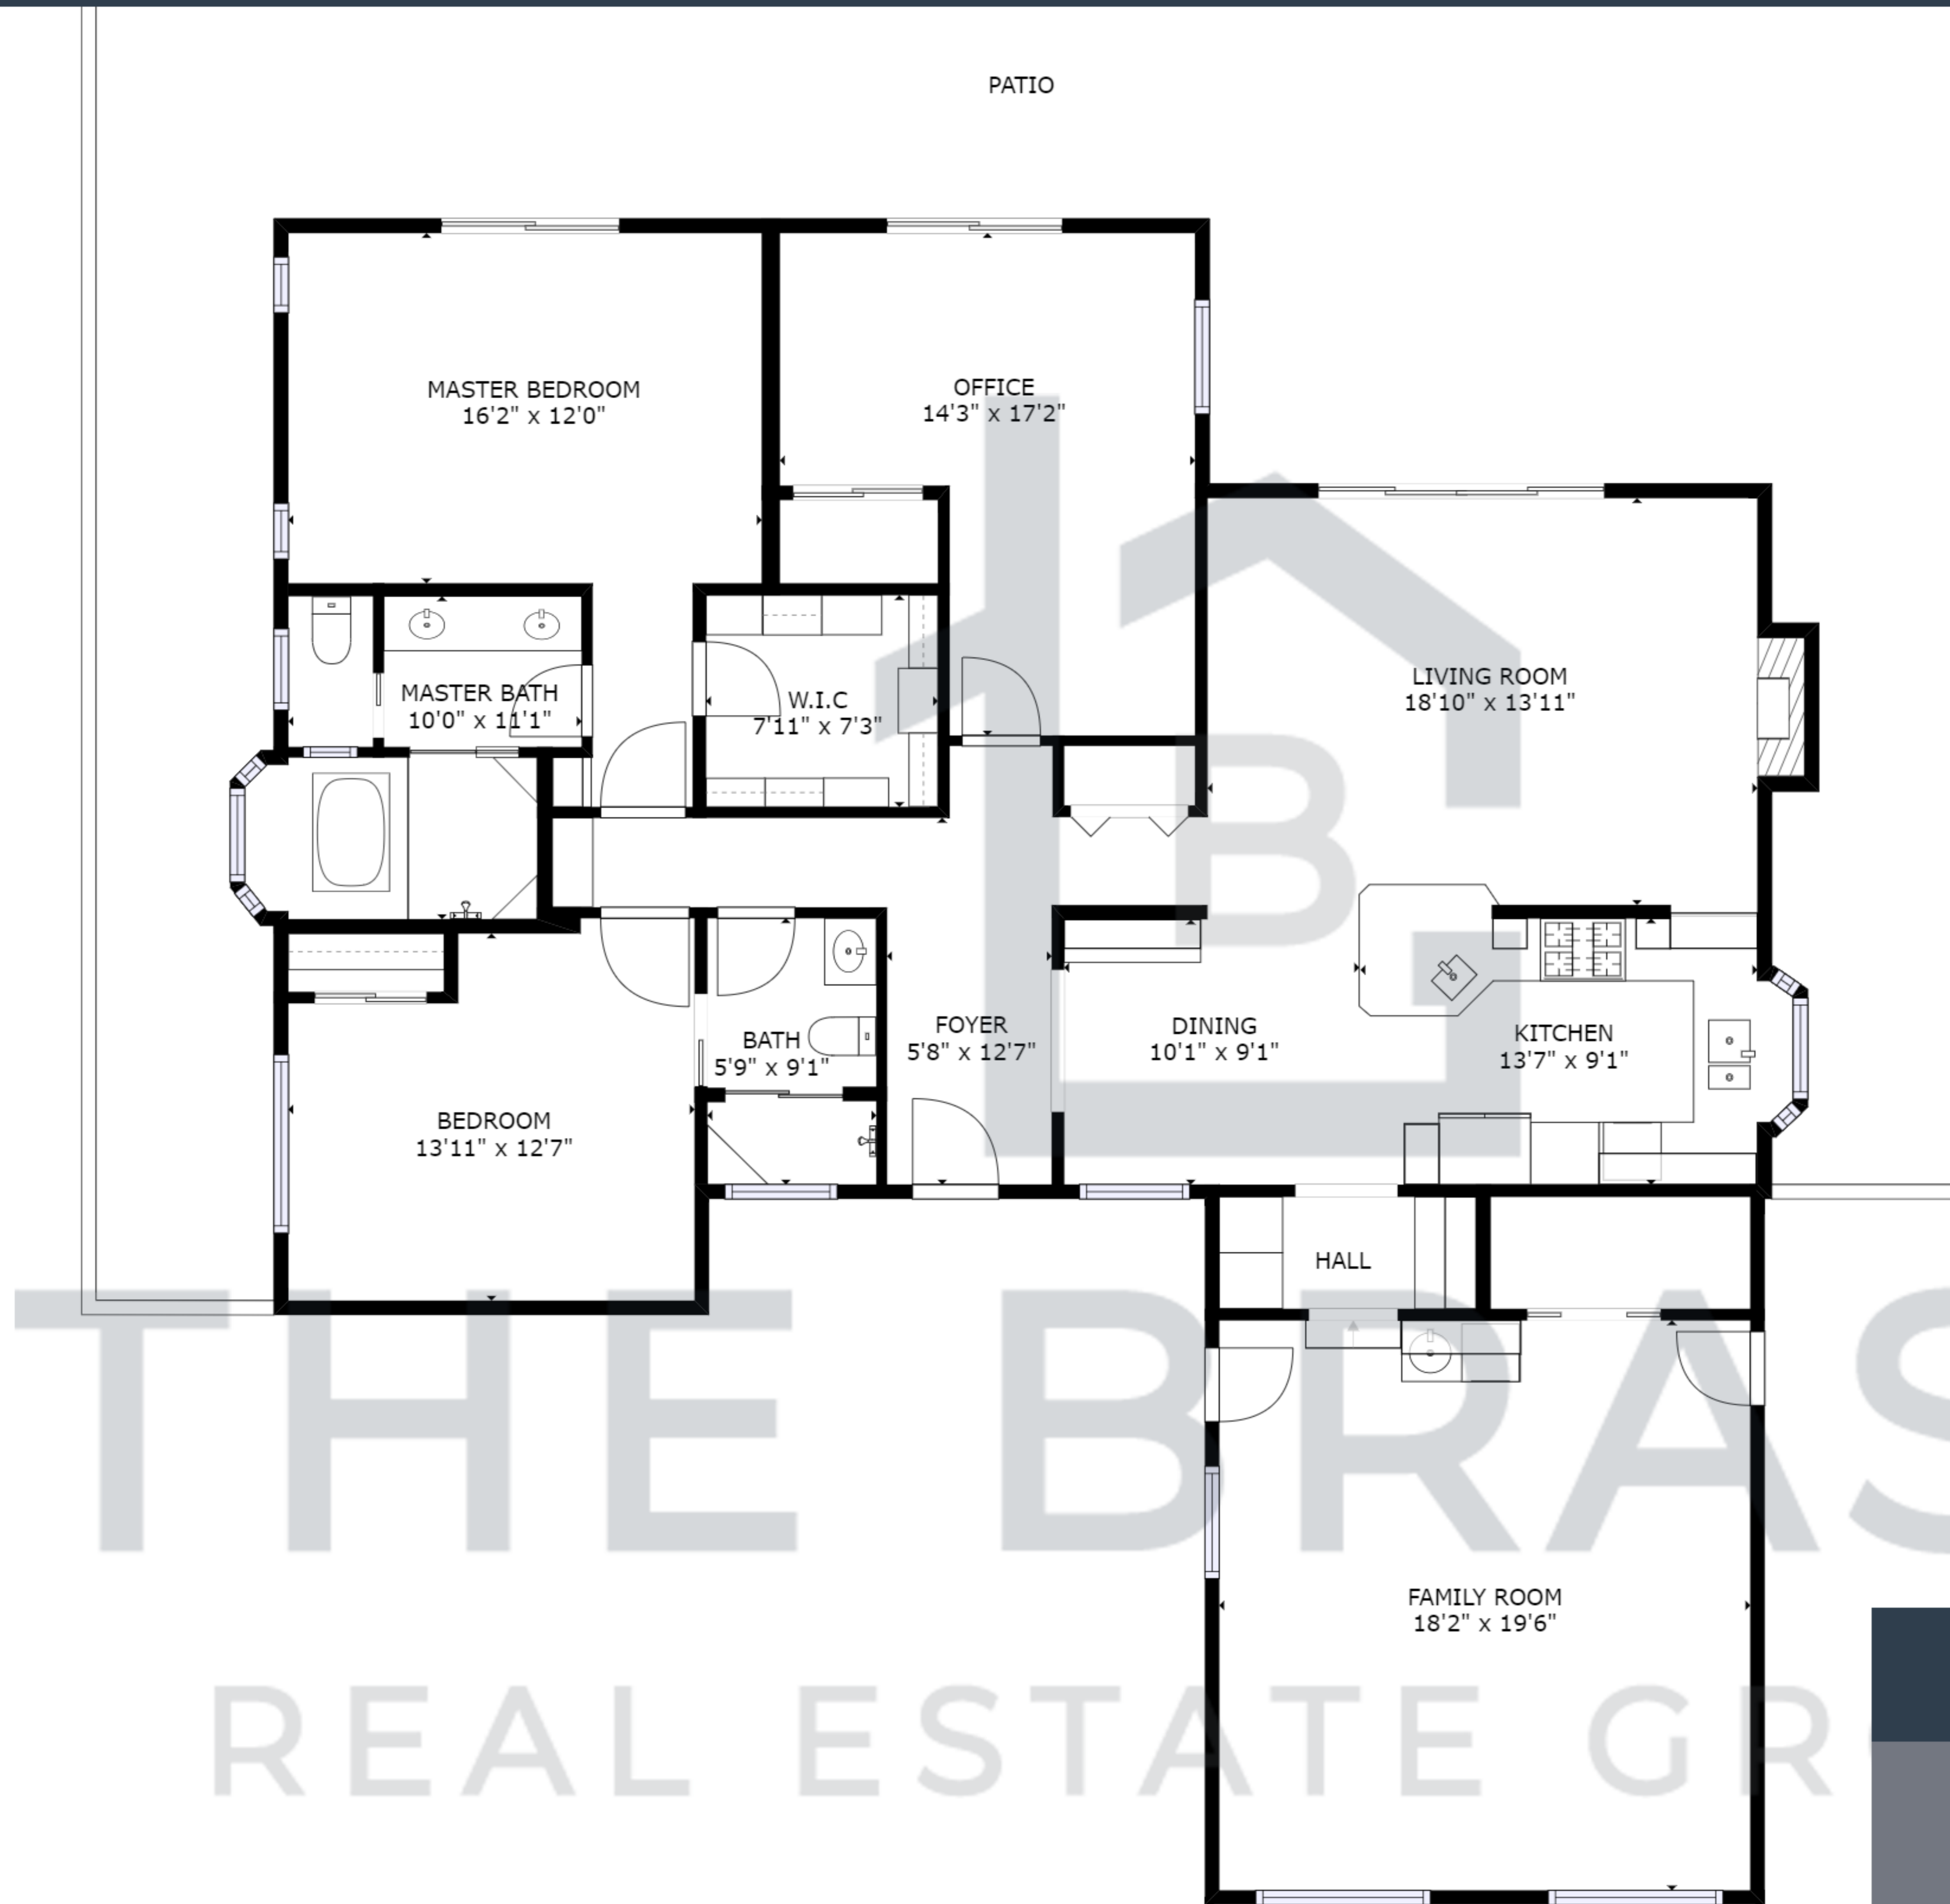

WESTWOOD OAKS

301 LOWELL DRIVE

2,028 sqft.
6,550sqft. lot
3 Bedrooms
2 Full Baths
2 Car Garage