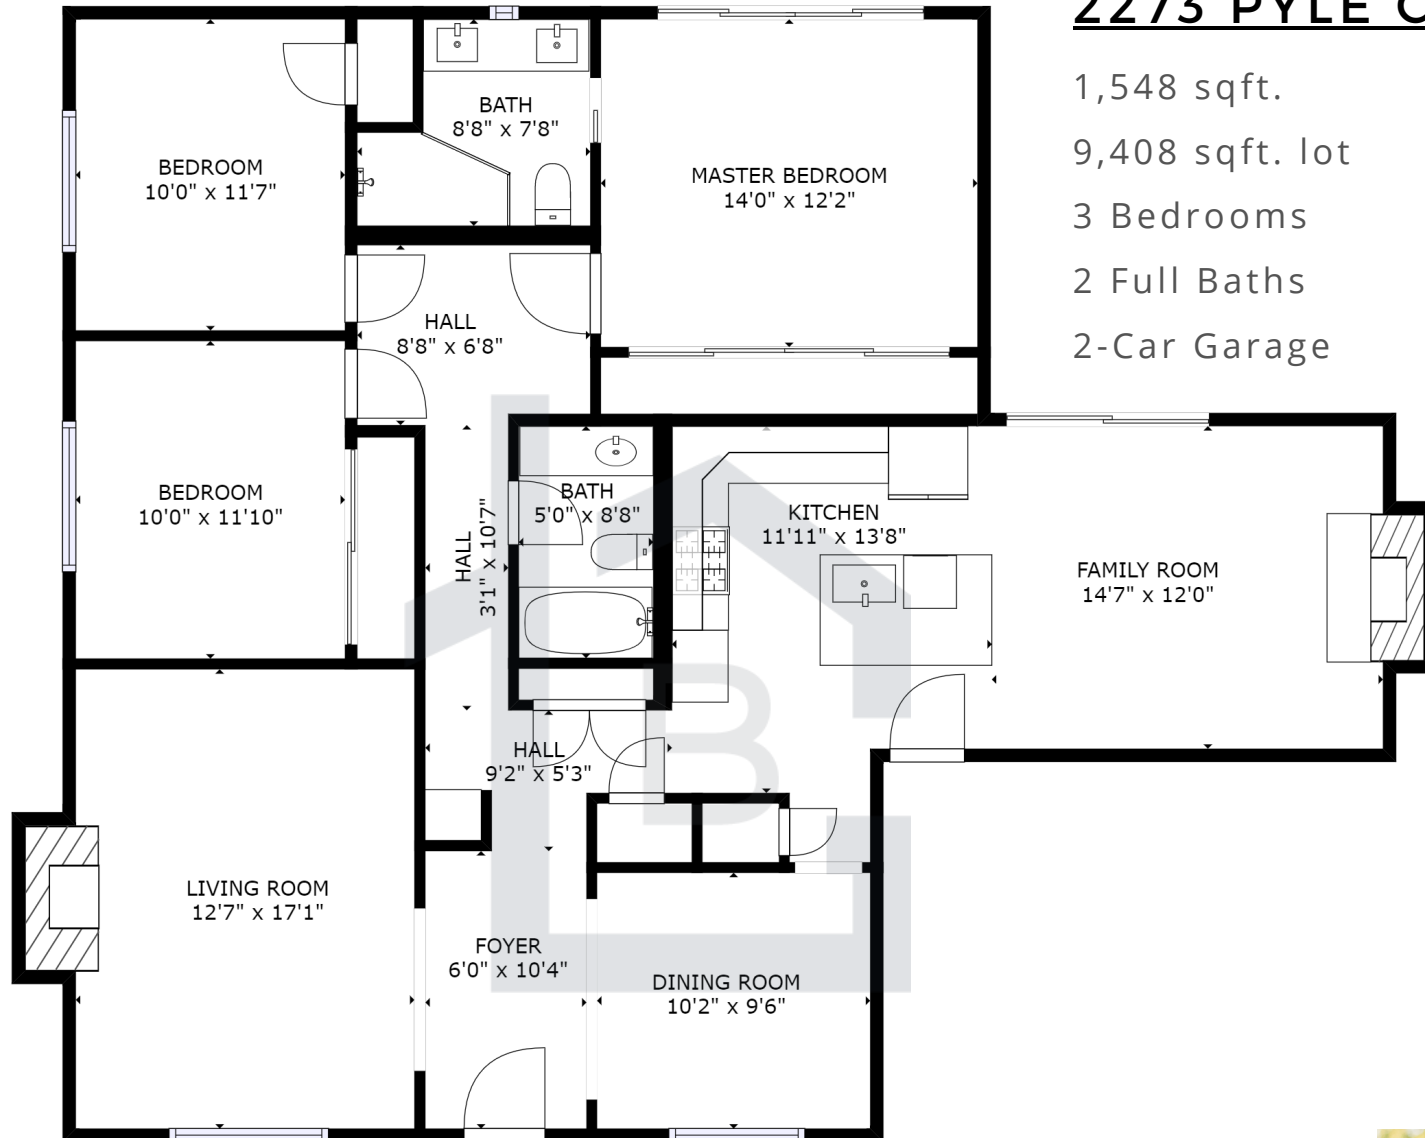

BONNIE BRAE | SANTA CLARA

2273 PYLE CT.

1,548 sqft.
9,408 sqft. lot
3 Bedrooms
2 Full Baths
2-Car Garage

www.thebrasilgroup.com

VINICIUS BRASIL
THE BRASIL GROUP
REALTOR, DRE 01419311
408.582.3272