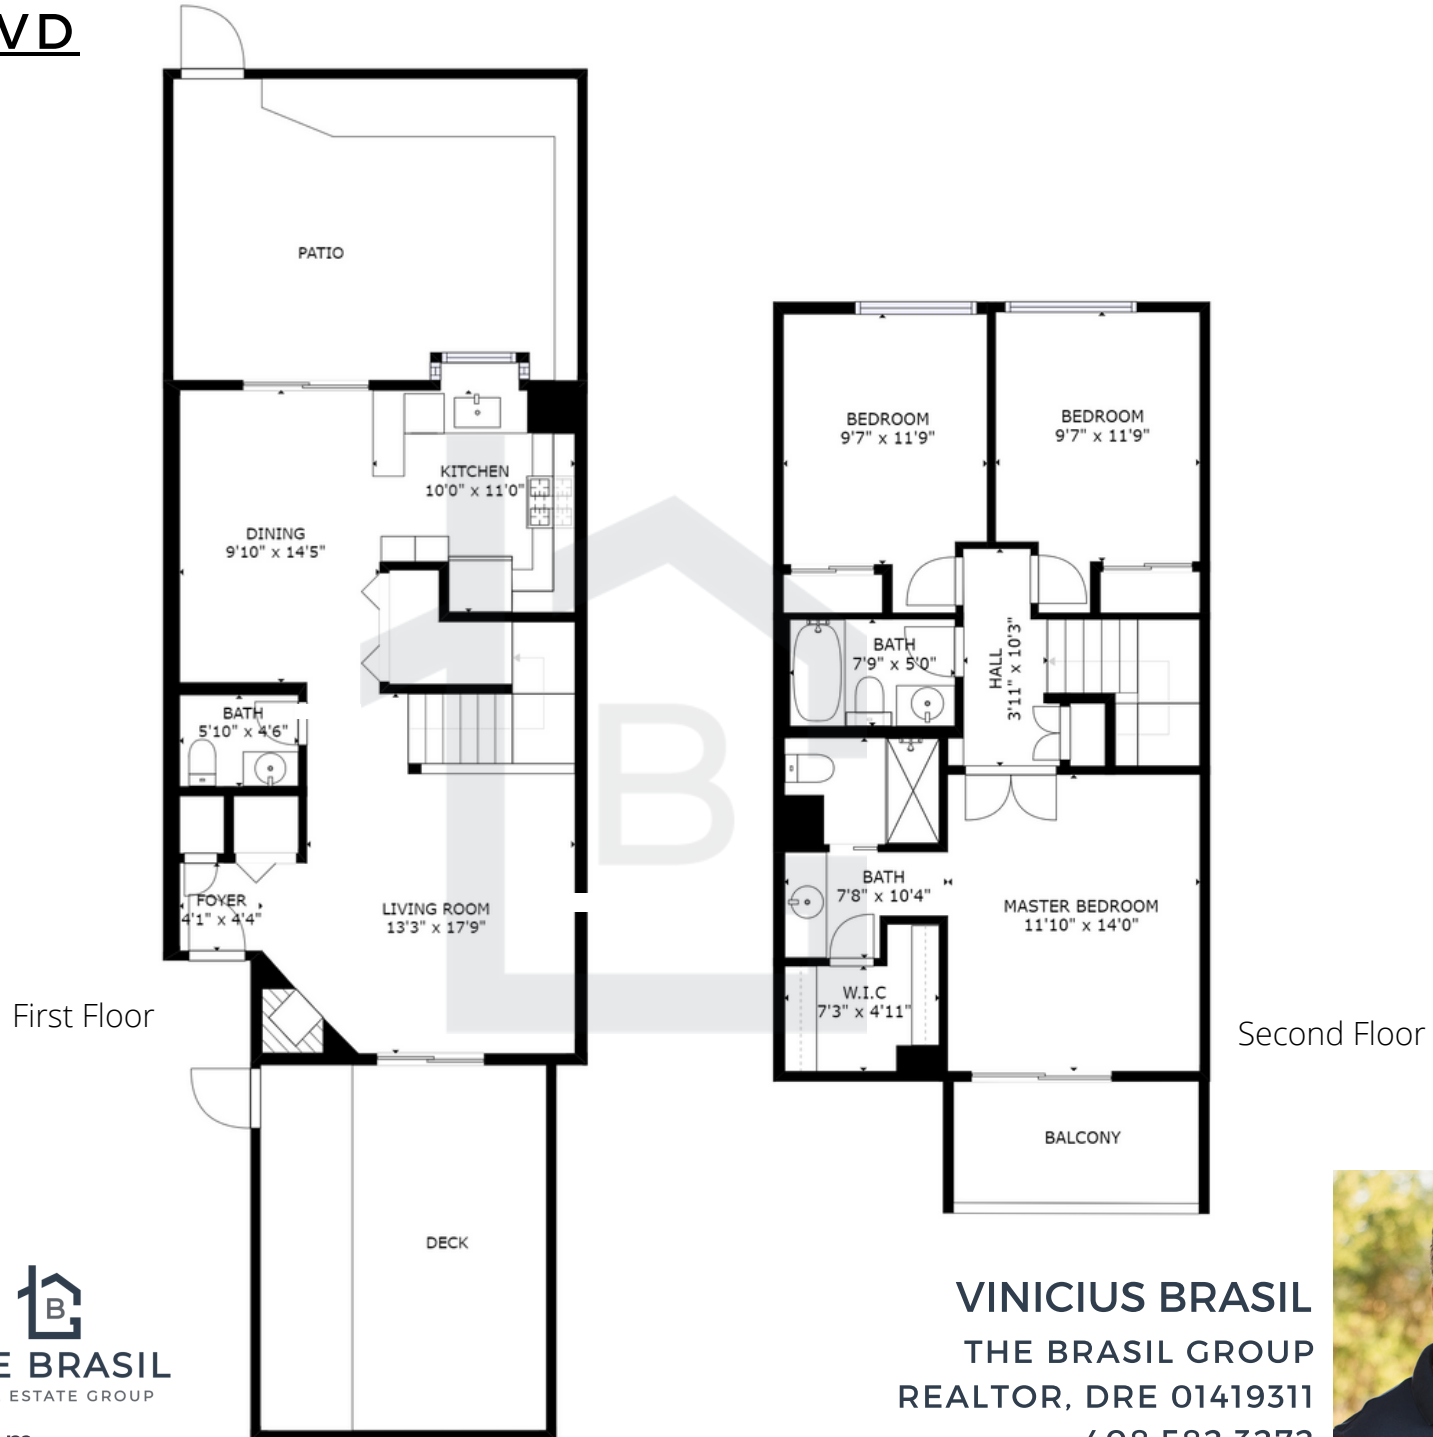

SANTA CLARA VILLAGE | SANTA CLARA

141 KIELY BLVD

- 1,360 sqft.
- 3 Bedrooms
- 2 Full Baths
- 1 Half Bath
- 2 Car Garage

www.thebrasilgroup.com

VINICIUS BRASIL
THE BRASIL GROUP
REALTOR, DRE 01419311
408.582.3272