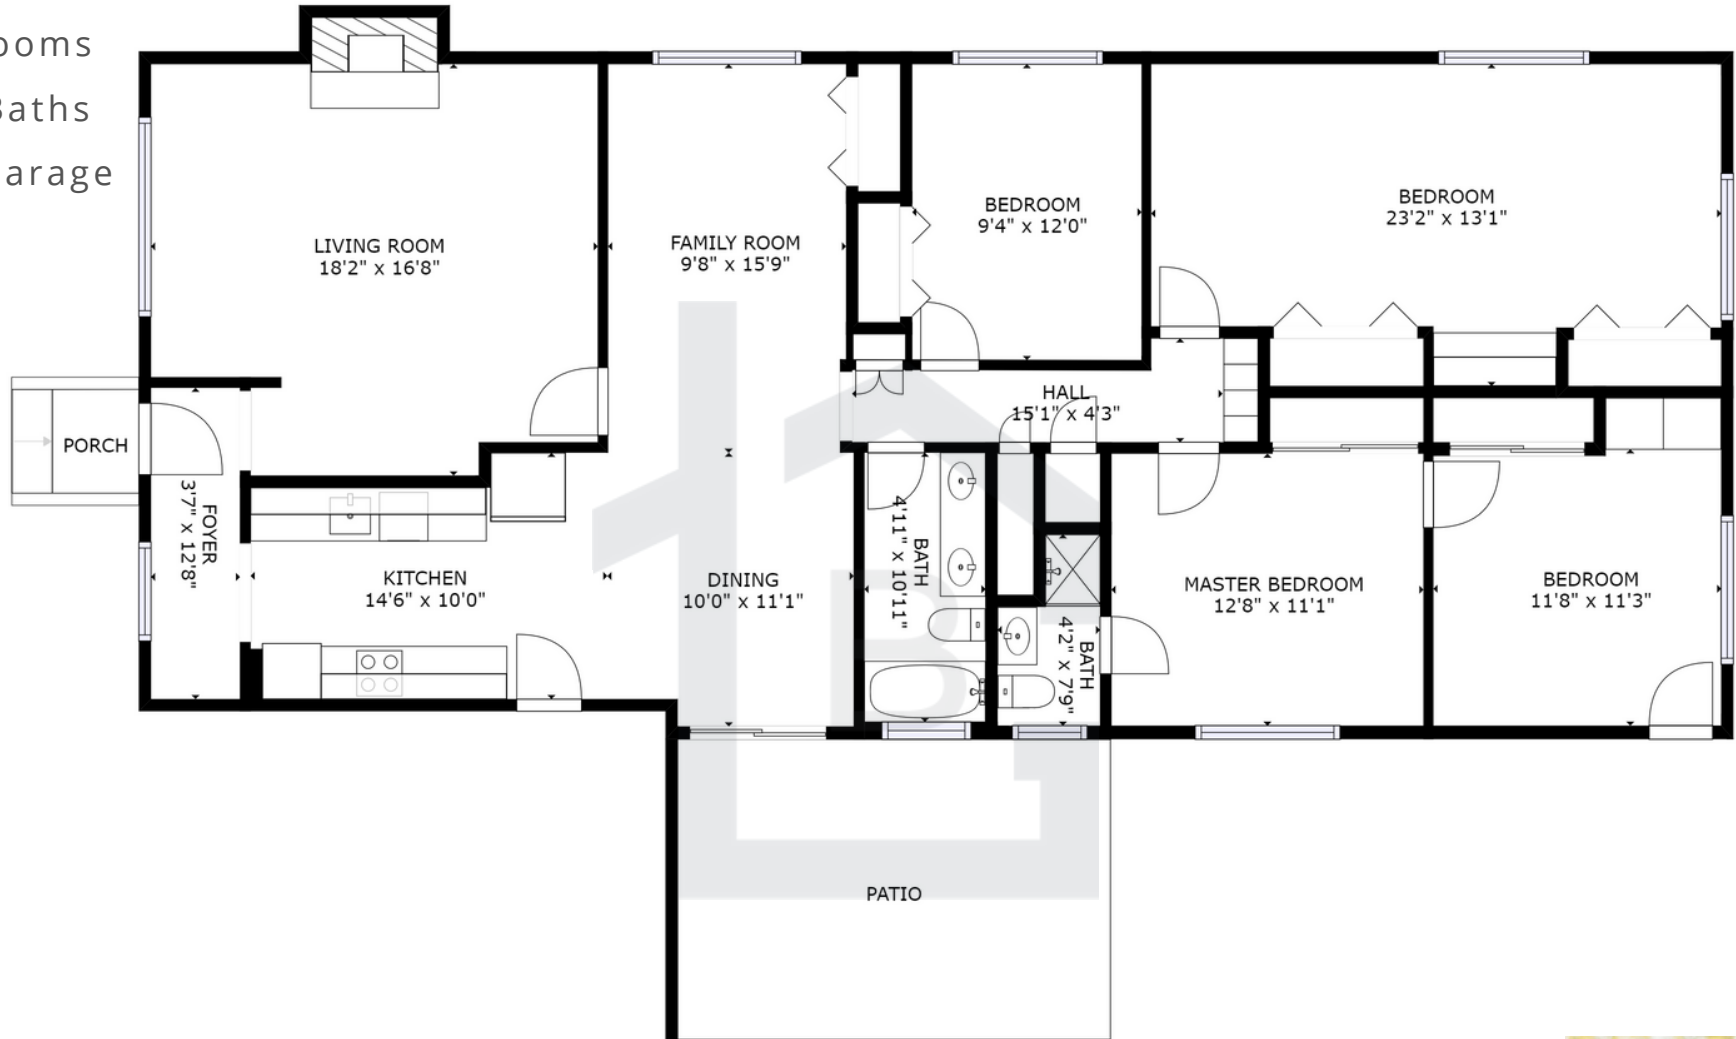

DARVON PARK | SANTA CLARA

1700 JEFFERY COURT

1,605 sqft.

4 Bedrooms

2 Full Baths

2 Car Garage

www.thebrasilgroup.com

VINICIUS BRASIL
THE BRASIL GROUP
REALTOR, DRE 01419311
408.582.3272