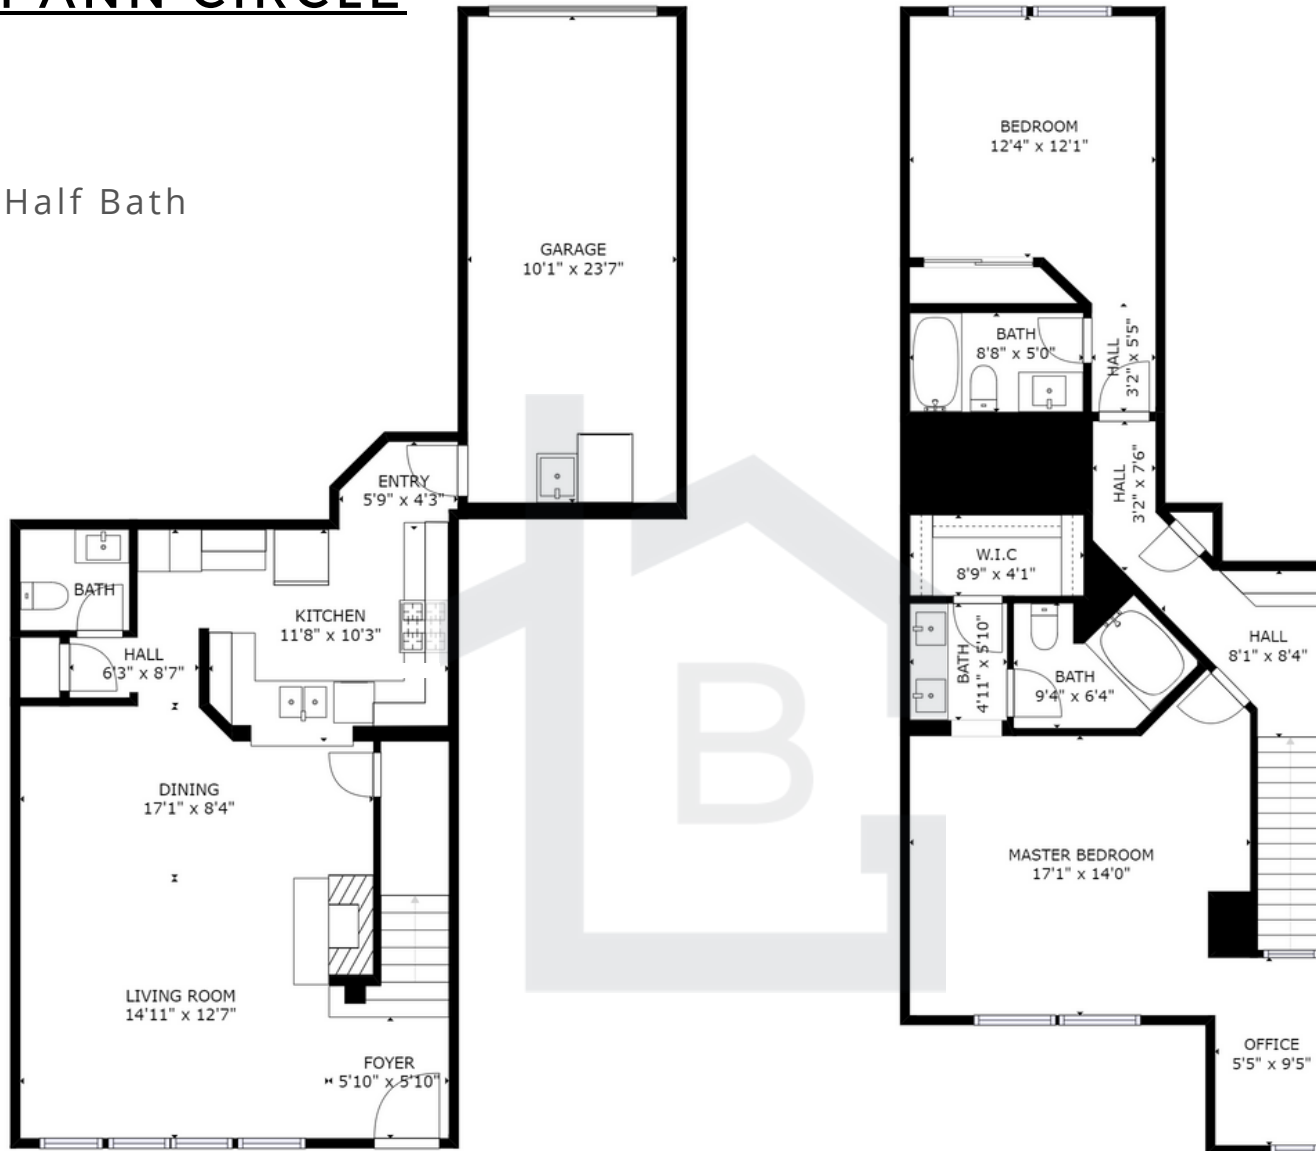

SAN JOSE

1811 SHERI ANN CIRCLE

1,543 sqft.

2 Bedrooms

2 Full Baths, 1 Half Bath

1 Car Garage

kw
KELLERWILLIAMS.

THE BRASIL
REAL ESTATE GROUP