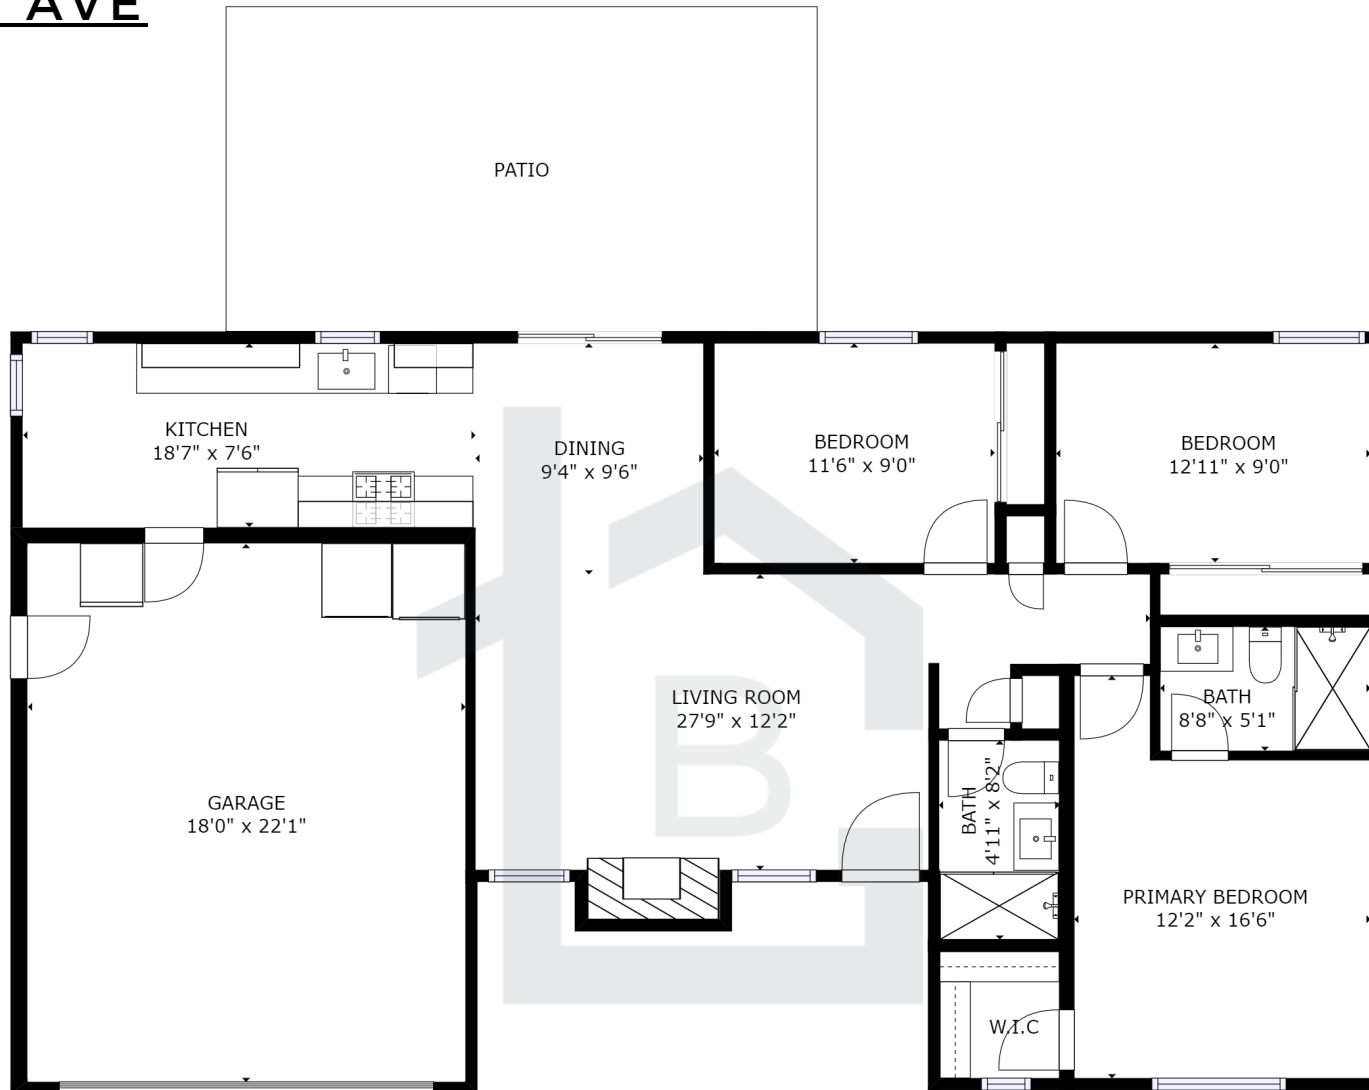

SCOTT LANE GARDENS | SANTA CLARA

2248 BRAY AVE

1,119 sqft.
3 Bedrooms
2 Full Baths
2 Car Garage

www.thebrasilgroup.com

VINICIUS BRASIL
THE BRASIL GROUP
REALTOR, DRE 01419311
408.582.3272