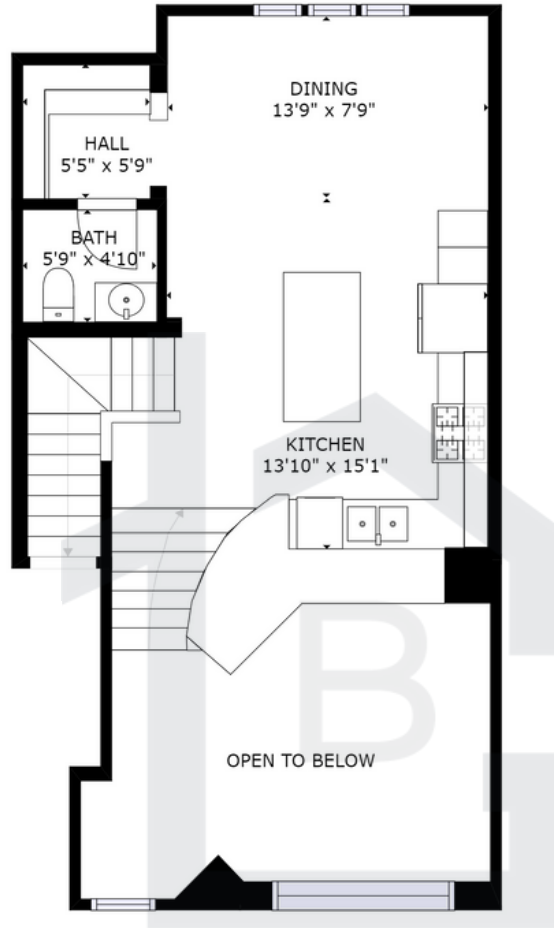

## 4350 HEADEN WAY

1,464 sqft.

2 Bedrooms

2 Full Baths

1 Half Bath

**kw**  
KELLERWILLIAMS.

  
**THE BRASIL**  
REAL ESTATE GROUP

[www.thebrasilgroup.com](http://www.thebrasilgroup.com)