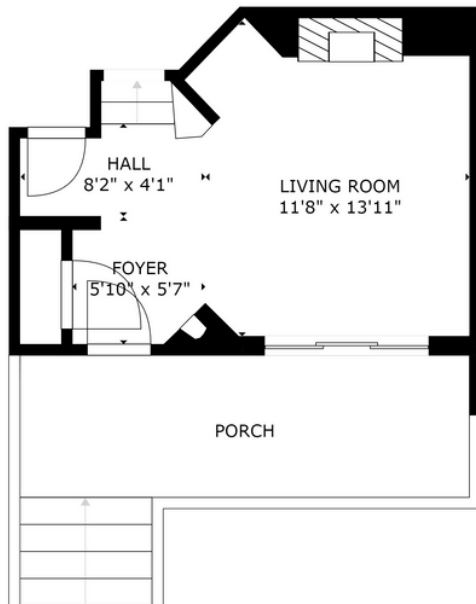

## 4350 HEADEN WAY

1,464 sqft.

2 Bedrooms

2 Full Baths

1 Half Bath

**kw**  
KELLERWILLIAMS.

  
**THE BRASIL**  
REAL ESTATE GROUP

[www.thebrasilgroup.com](http://www.thebrasilgroup.com)