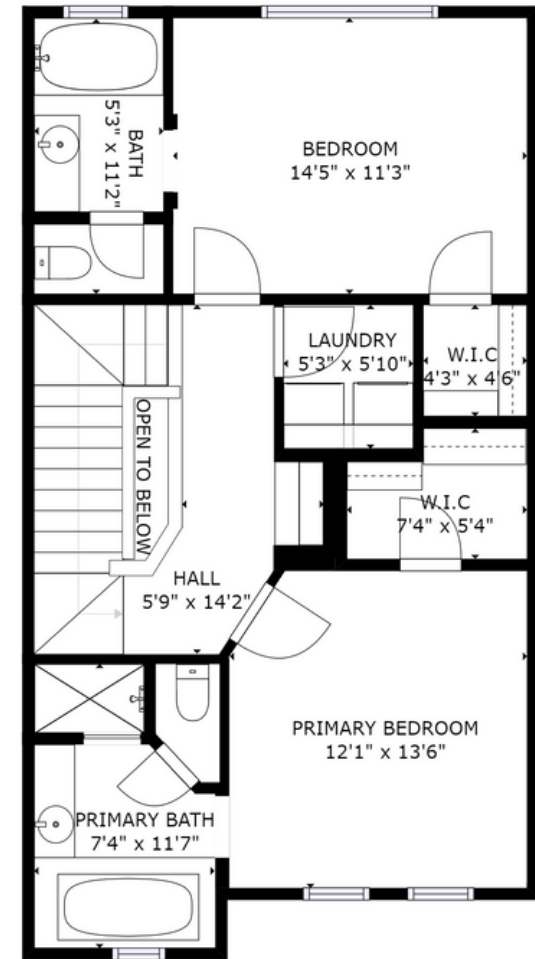

## 4350 HEADEN WAY

1,464 sqft.

2 Bedrooms

2 Full Baths

1 Half Bath

**kw**  
KELLERWILLIAMS.

  
**THE BRASIL**  
REAL ESTATE GROUP

[www.thebrasilgroup.com](http://www.thebrasilgroup.com)