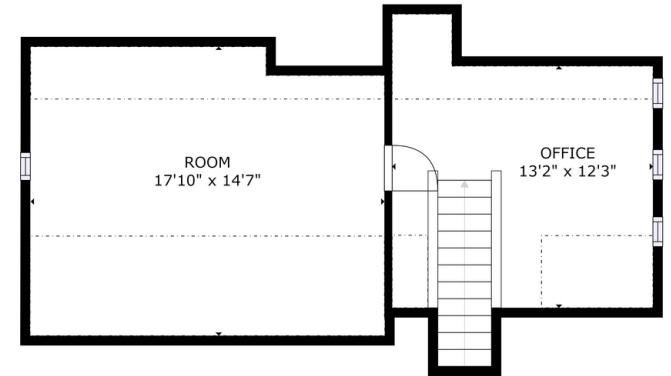

PALO ALTO

1020 CALIFORNIA AVENUE

996 sqft.
2 Bedrooms
1 Full Bath

www.thebrasilgroup.com

VINICIUS BRASIL
THE BRASIL GROUP
REALTOR, DRE 01419311
408.634.9133