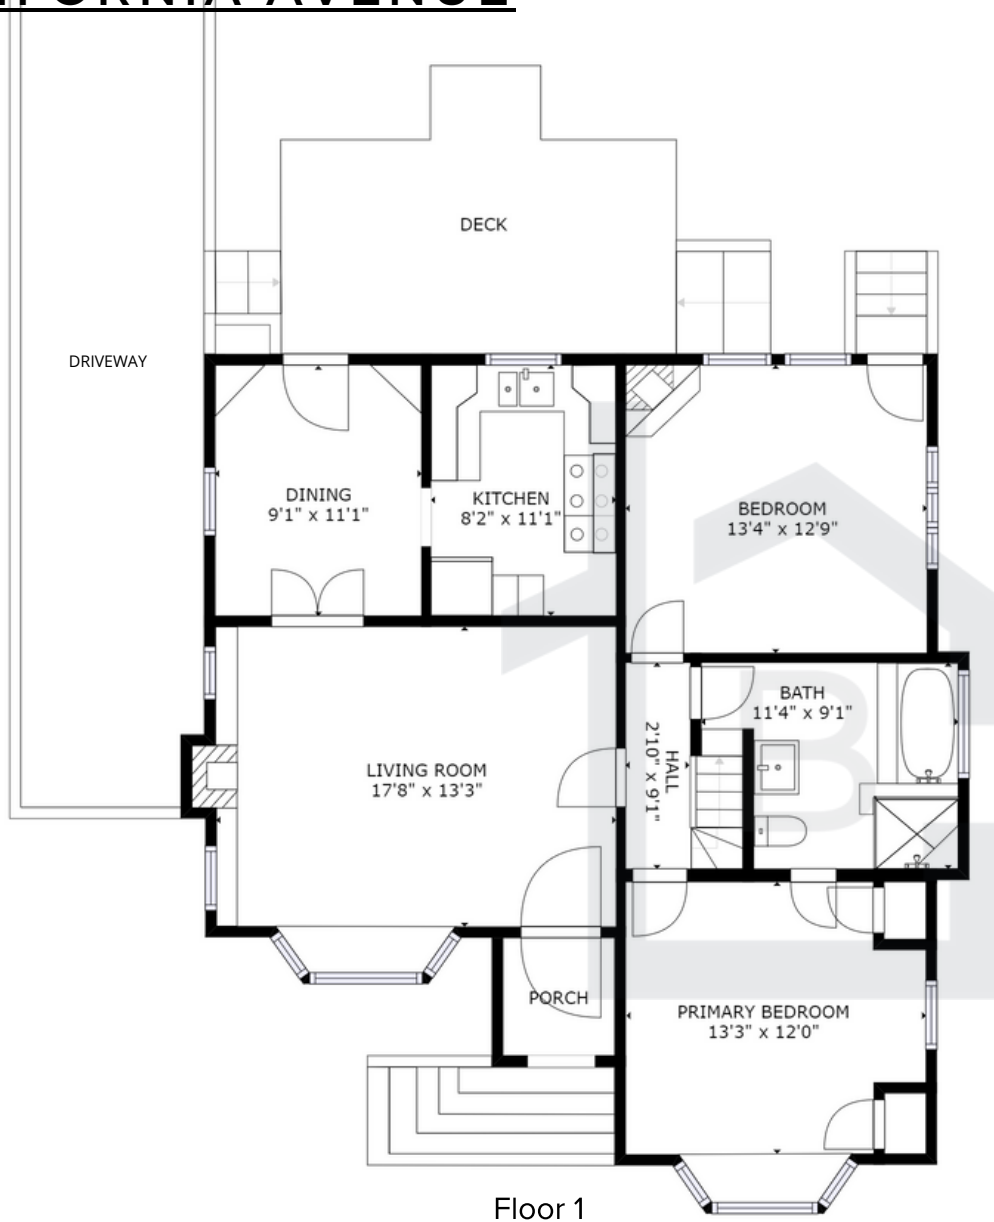

PALO ALTO

1020 CALIFORNIA AVENUE

996 sqft.
2 Bedrooms
1 Full Bath

www.thebrasilgroup.com

VINICIUS BRASIL
THE BRASIL GROUP
REALTOR, DRE 01419311
408.634.9133