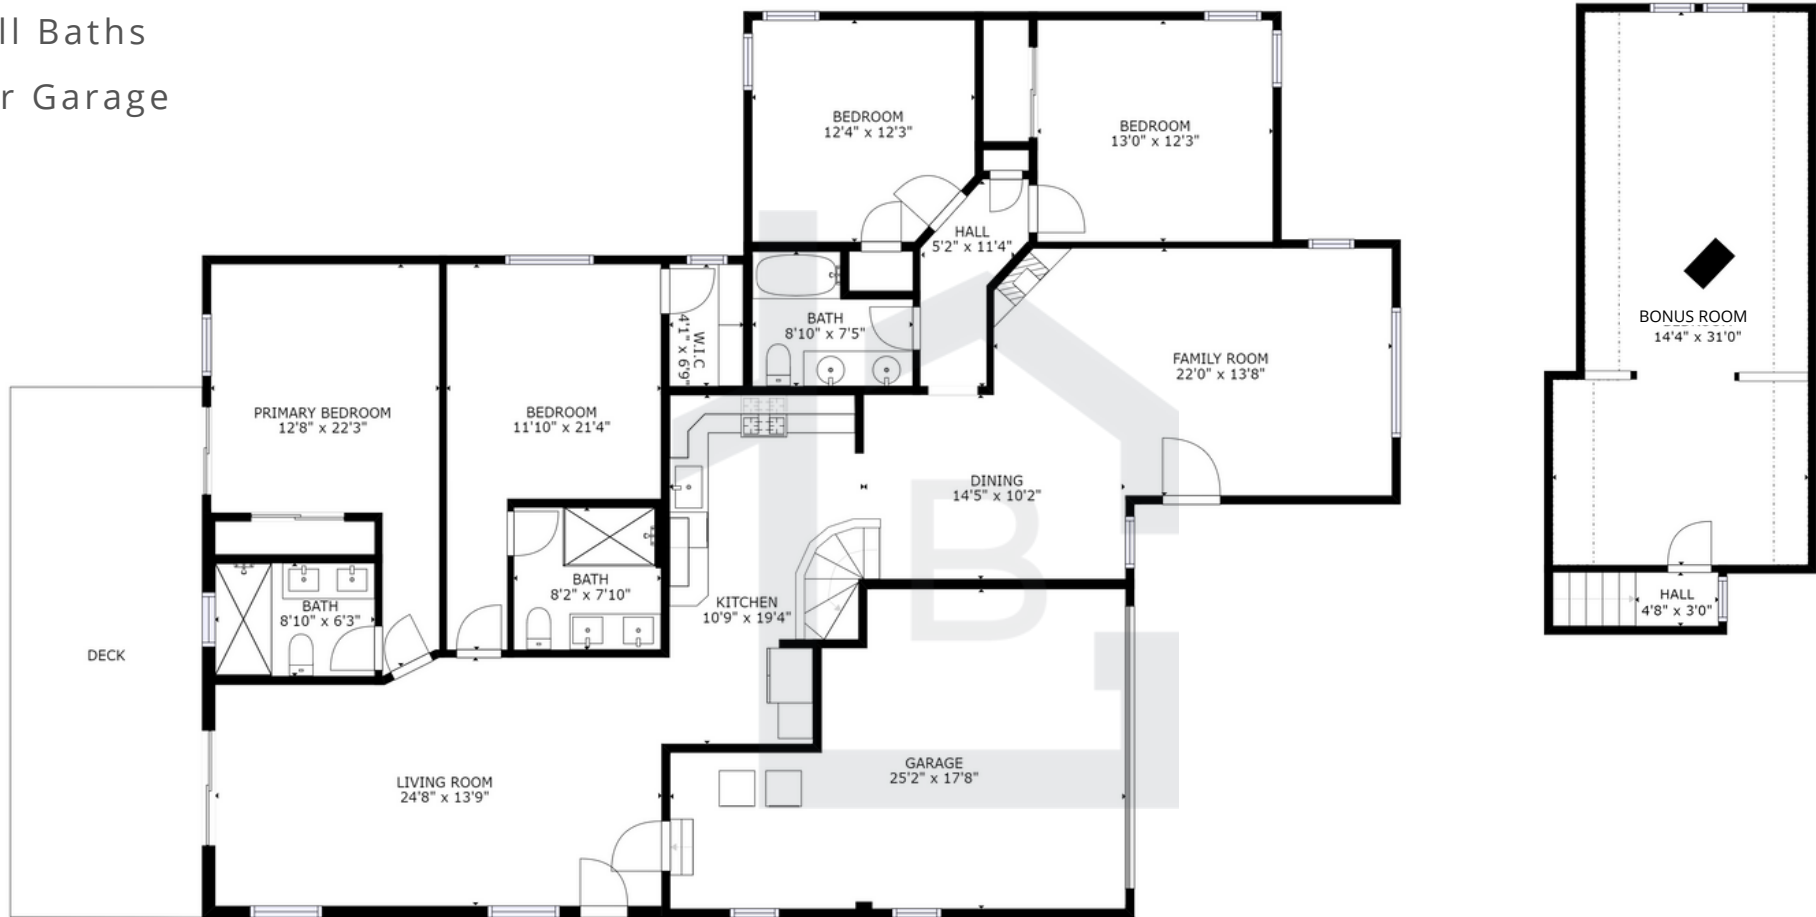

SAN JOSE

465 S HENRY AVENUE

2,500 sqft.

4 Bedrooms

3 Full Baths

2 Car Garage

kw
KELLERWILLIAMS.

THE BRASIL
REAL ESTATE GROUP