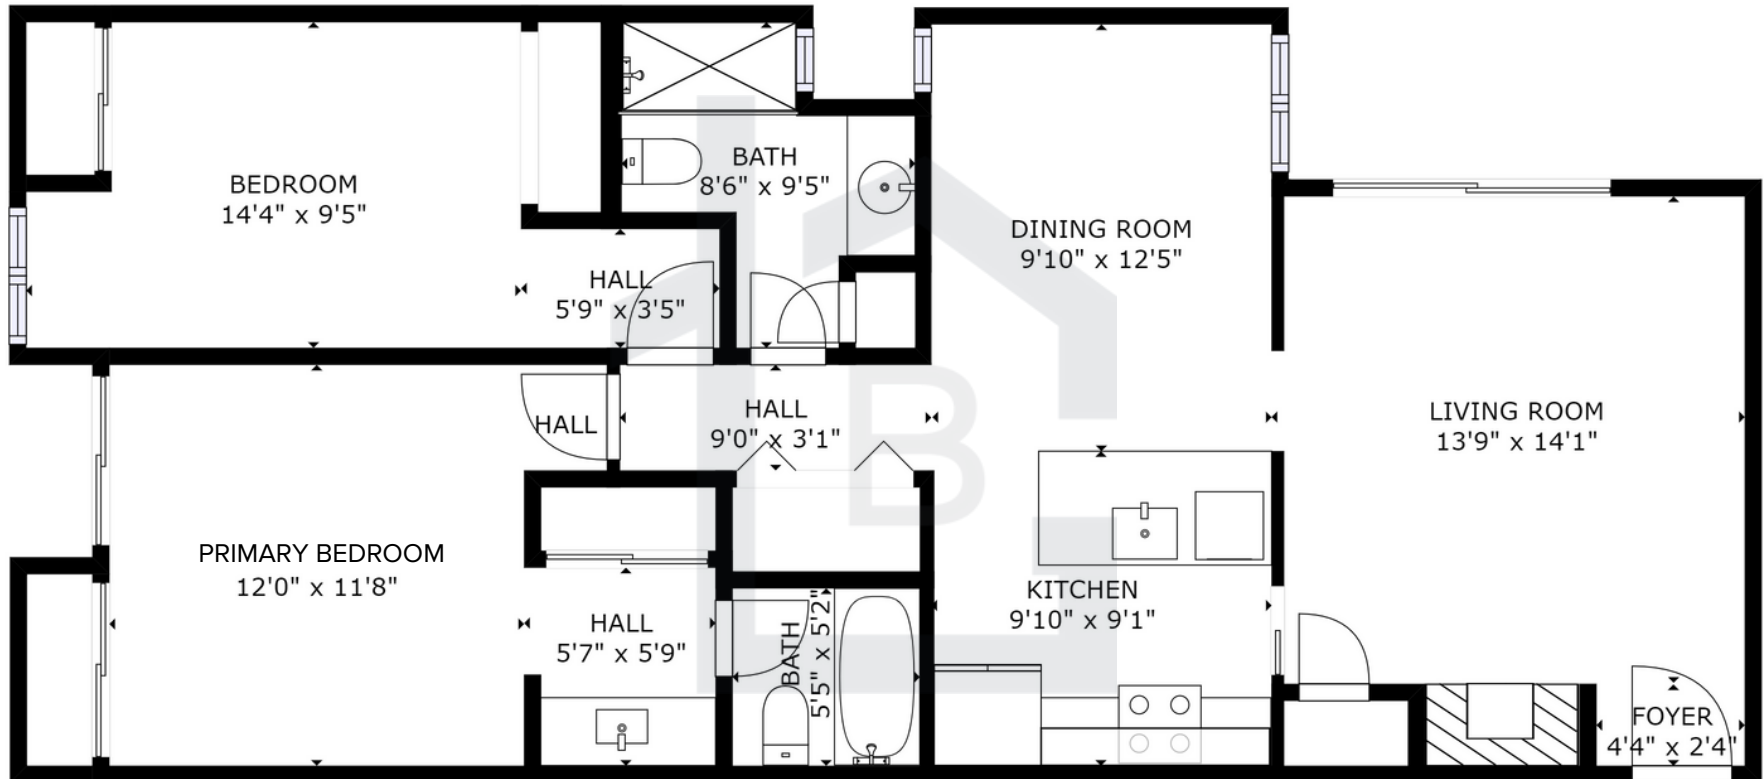

## 2201 THE ALAMEDA, #6

1,013 Square Feet

2 Bedrooms

2 Full Baths

[www.thebrasilgroup.com](http://www.thebrasilgroup.com)

**VINICIUS BRASIL**  
THE BRASIL GROUP  
REALTOR, DRE 01419311  
408.634.9133