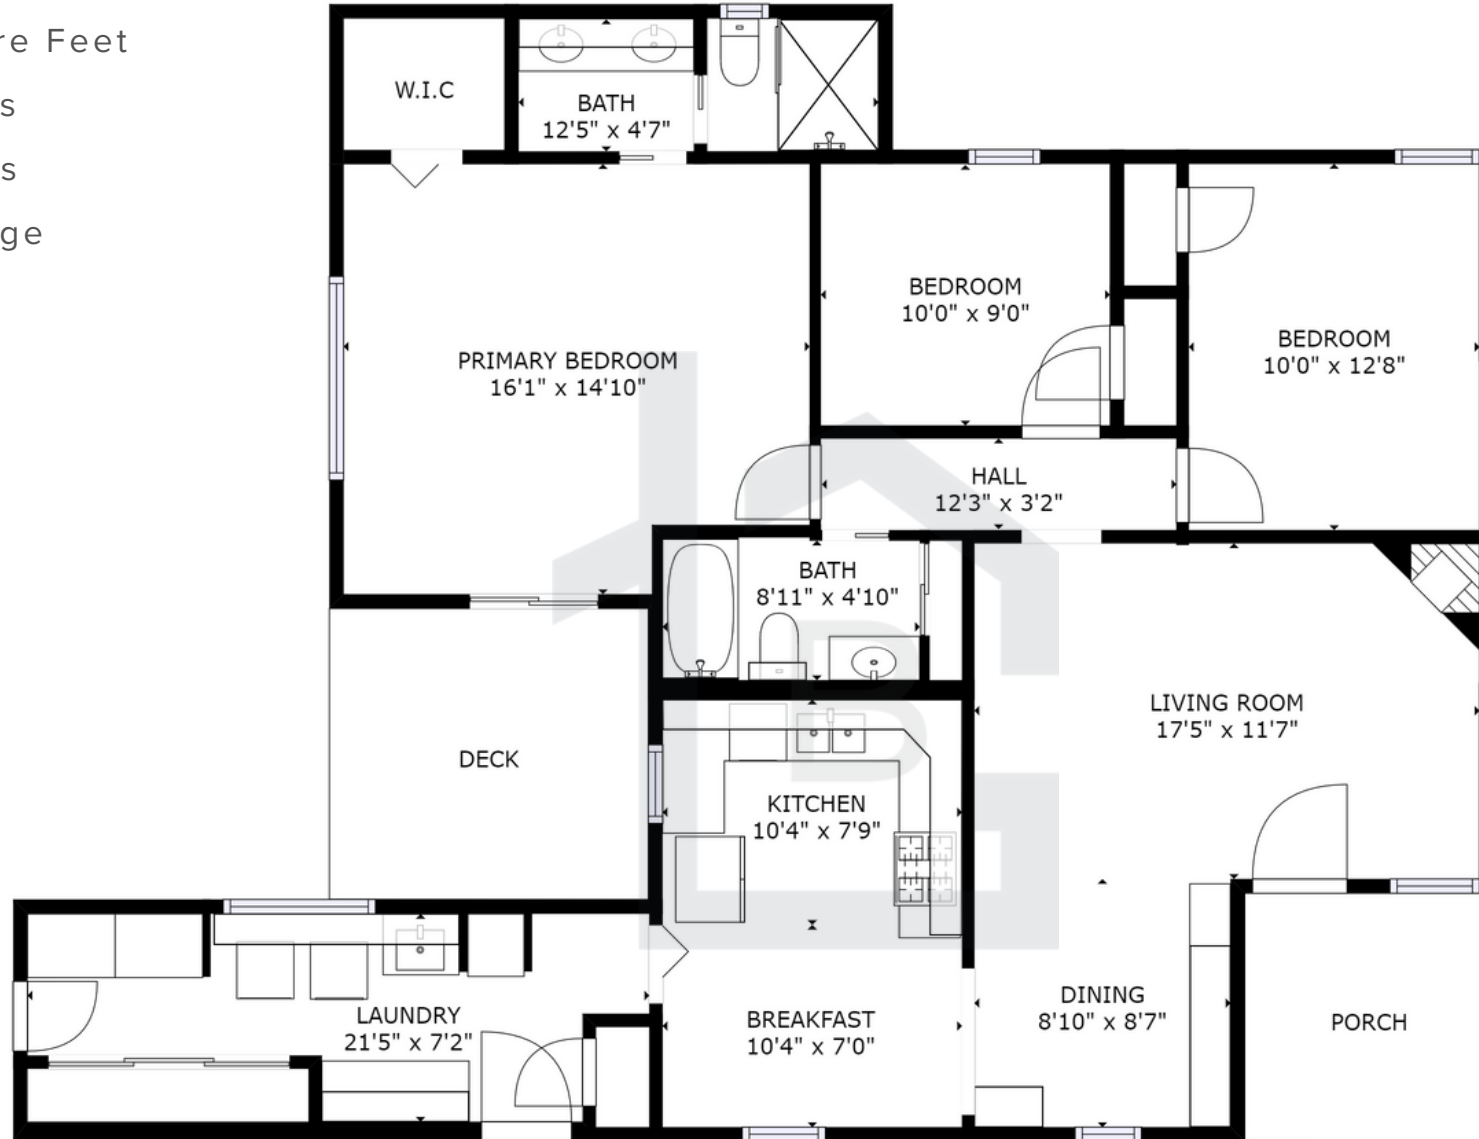

HERITAGE DISTRICT | SUNNYVALE

398 VINE AVENUE

1,158 Square Feet

3 Bedrooms

2 Full Baths

2 Car Garage

kw
KELLERWILLIAMS.

THE BRASIL
REAL ESTATE GROUP