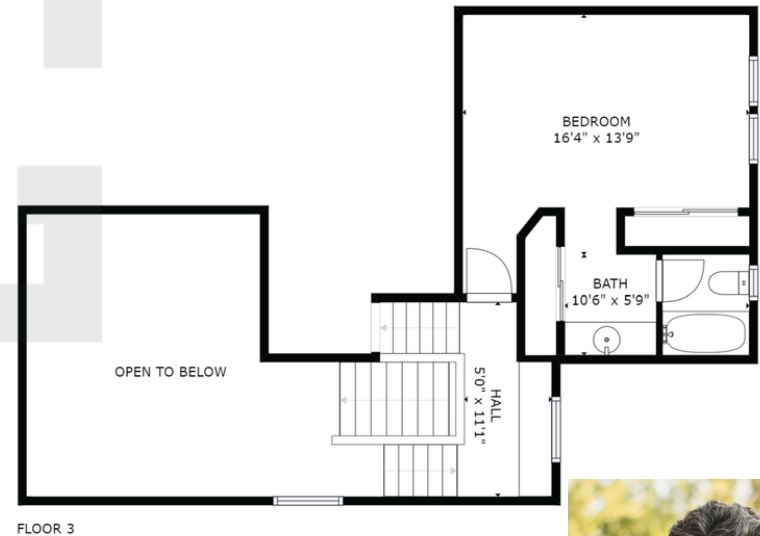

SANTA CLARA REDWOODS | SANTA CLARA

2468 MICHELE JEAN WAY

1,459 Square Feet

2 Bedrooms

2 Full Baths

1 Half Bath

2 Car Garage

www.thebrasilgroup.com