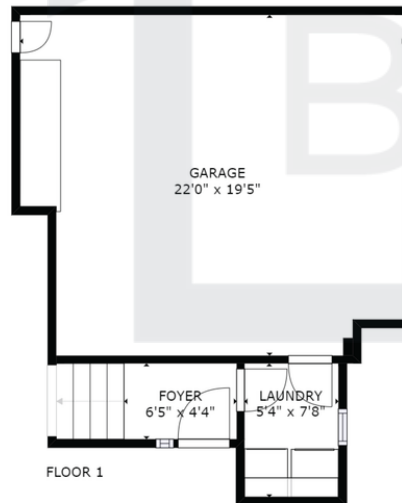

SANTA CLARA REDWOODS | SANTA CLARA

2468 MICHELE JEAN WAY

1,459 Square Feet

2 Bedrooms

2 Full Baths

1 Half Bath

2 Car Garage

www.thebrasilgroup.com