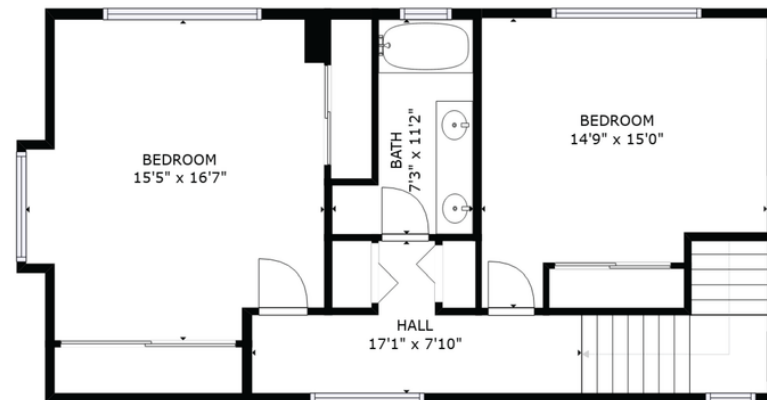

SANTA CLARA

3311 TRACY DRIVE

2,340 Square Feet

5 Bedrooms

3 Full Baths

2 Car Garage

FLOOR 1

FLOOR 2