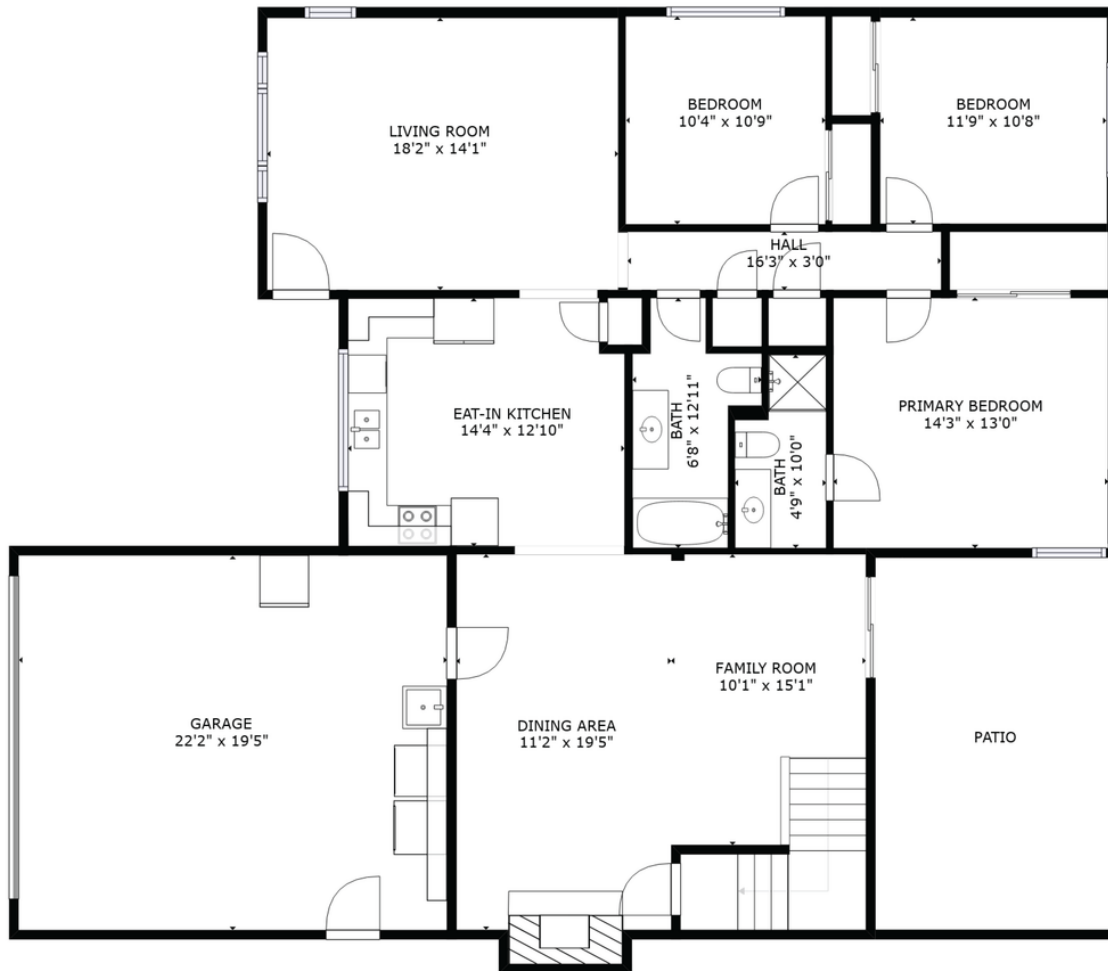

SANTA CLARA

3311 TRACY DRIVE

2,340 Square Feet

5 Bedrooms

3 Full Baths

2 Car Garage

FLOOR 1

FLOOR 2