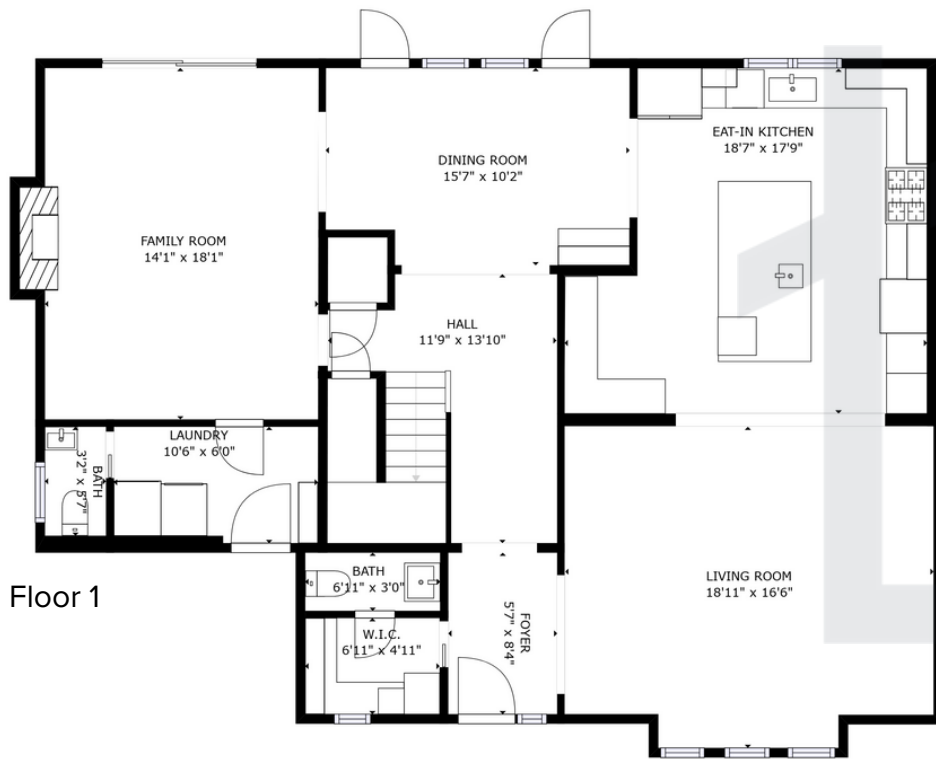

MOUNTAIN VIEW | WAVERLY SQUARE

2504 KATRINA WAY

- 2,605 sqft.
- 5 Bedrooms
- 2 Full Baths
- 2 Half Baths
- 2 Car Garage

www.thebrasilgroup.com

VINICIUS BRASIL
THE BRASIL GROUP
REALTOR, DRE 01419311
408.634.9133