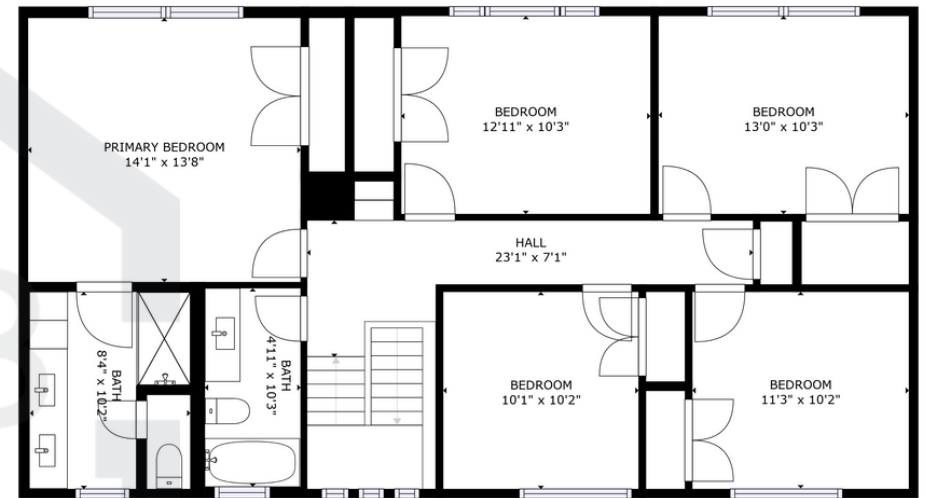

MOUNTAIN VIEW | WAVERLY SQUARE

2504 KATRINA WAY

- 2,605 sqft.
- 5 Bedrooms
- 2 Full Baths
- 2 Half Baths
- 2 Car Garage

www.thebrasilgroup.com

VINICIUS BRASIL
THE BRASIL GROUP
REALTOR, DRE 01419311
408.634.9133