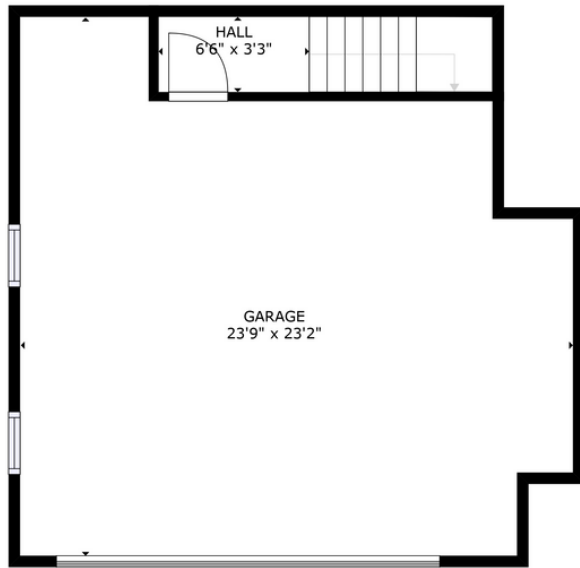

2053 ROTH PLACE

1,935 sqft.
3 Bedrooms
3 Baths
2 Car Garage

www.thebrasilgroup.com

VINICIUS BRASIL
THE BRASIL GROUP
REALTOR, DRE 01419311
408.582.3272