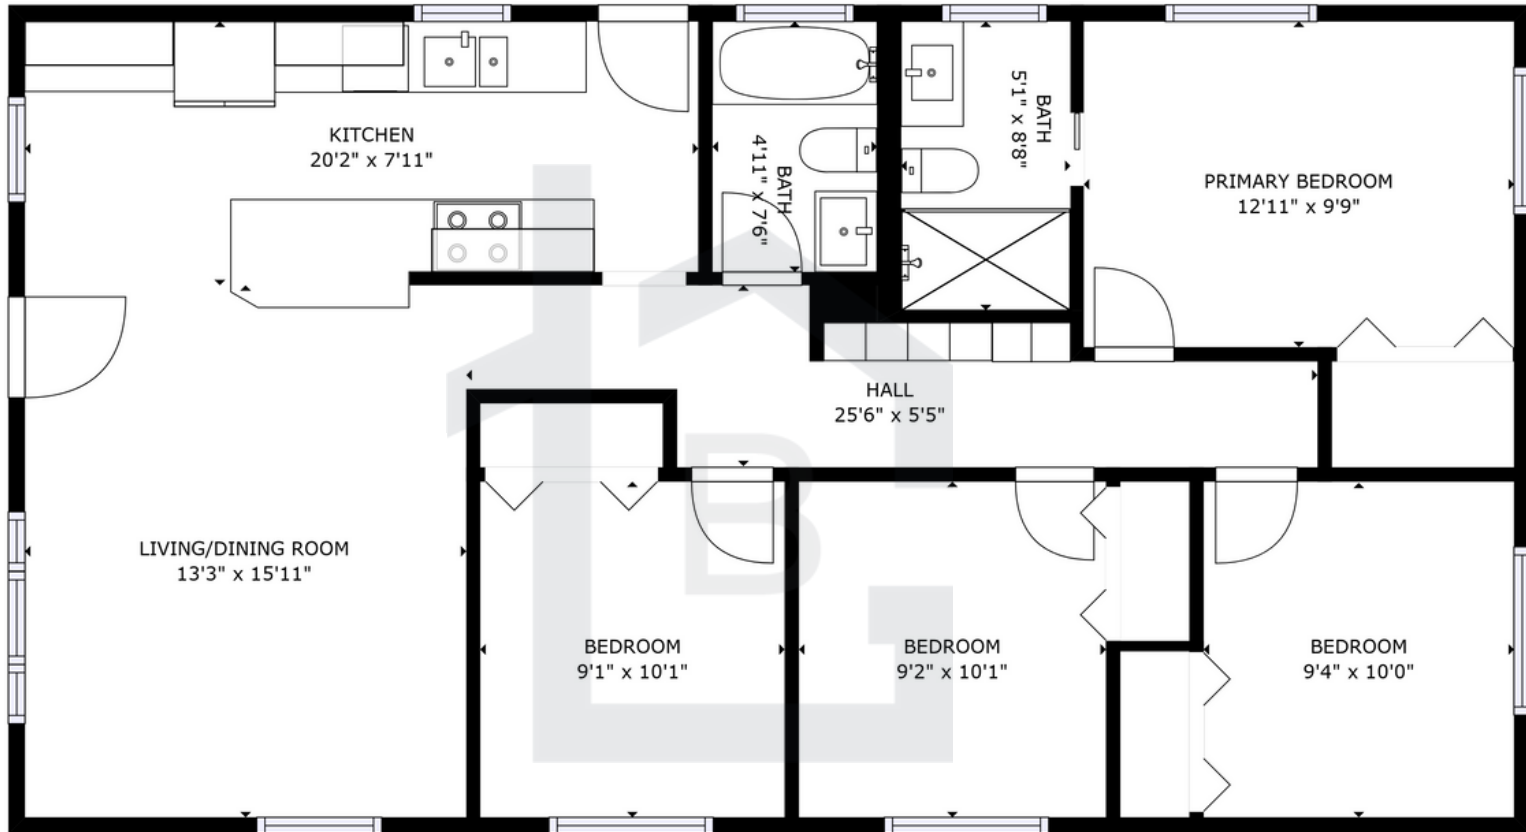

LAWRENCE GLEN | SANTA CLARA

3358 AGATE DRIVE

1,095 sqft.

4 Bedrooms

2 Baths

2 Car Garage

www.thebrasilgroup.com

VINICIUS BRASIL
THE BRASIL GROUP
REALTOR, DRE 01419311
408.582.3272