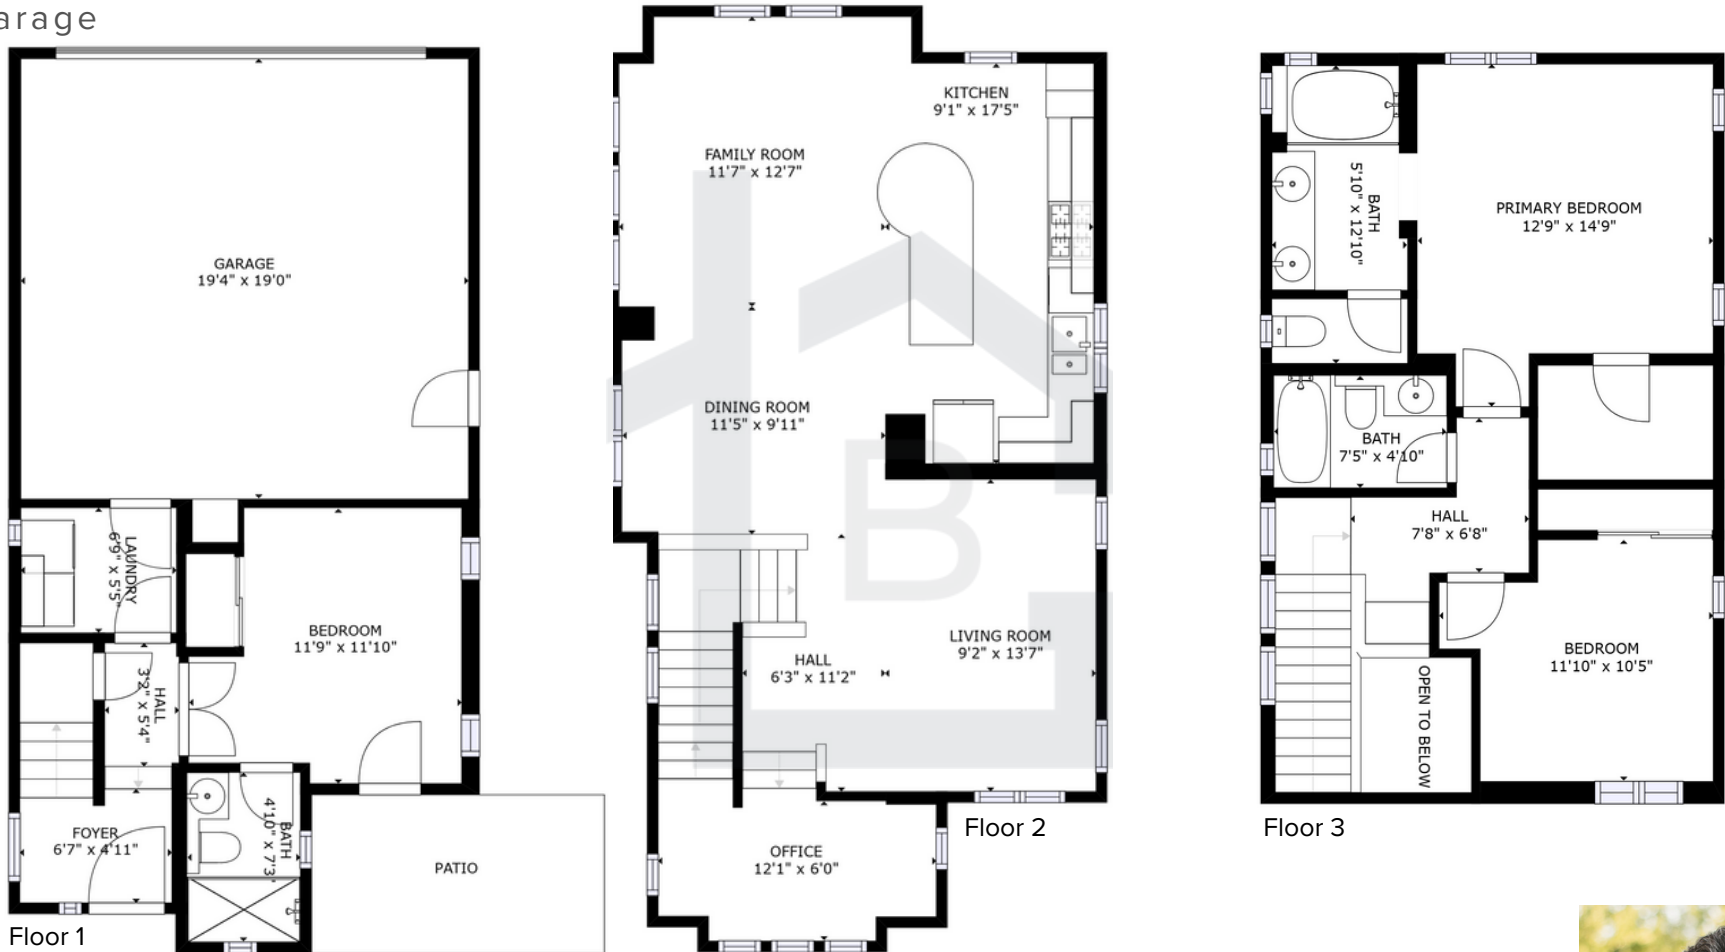

# RIVERMARK | SANTA CLARA

## 4363 LAIRD CIRCLE

1,590 Square Feet

3 Bedrooms

3 Full Bath

2 Car Garage

[www.thebrasilgroup.com](http://www.thebrasilgroup.com)

**VINICIUS BRASIL**  
THE BRASIL GROUP  
REALTOR, DRE 01419311  
408.634.9133