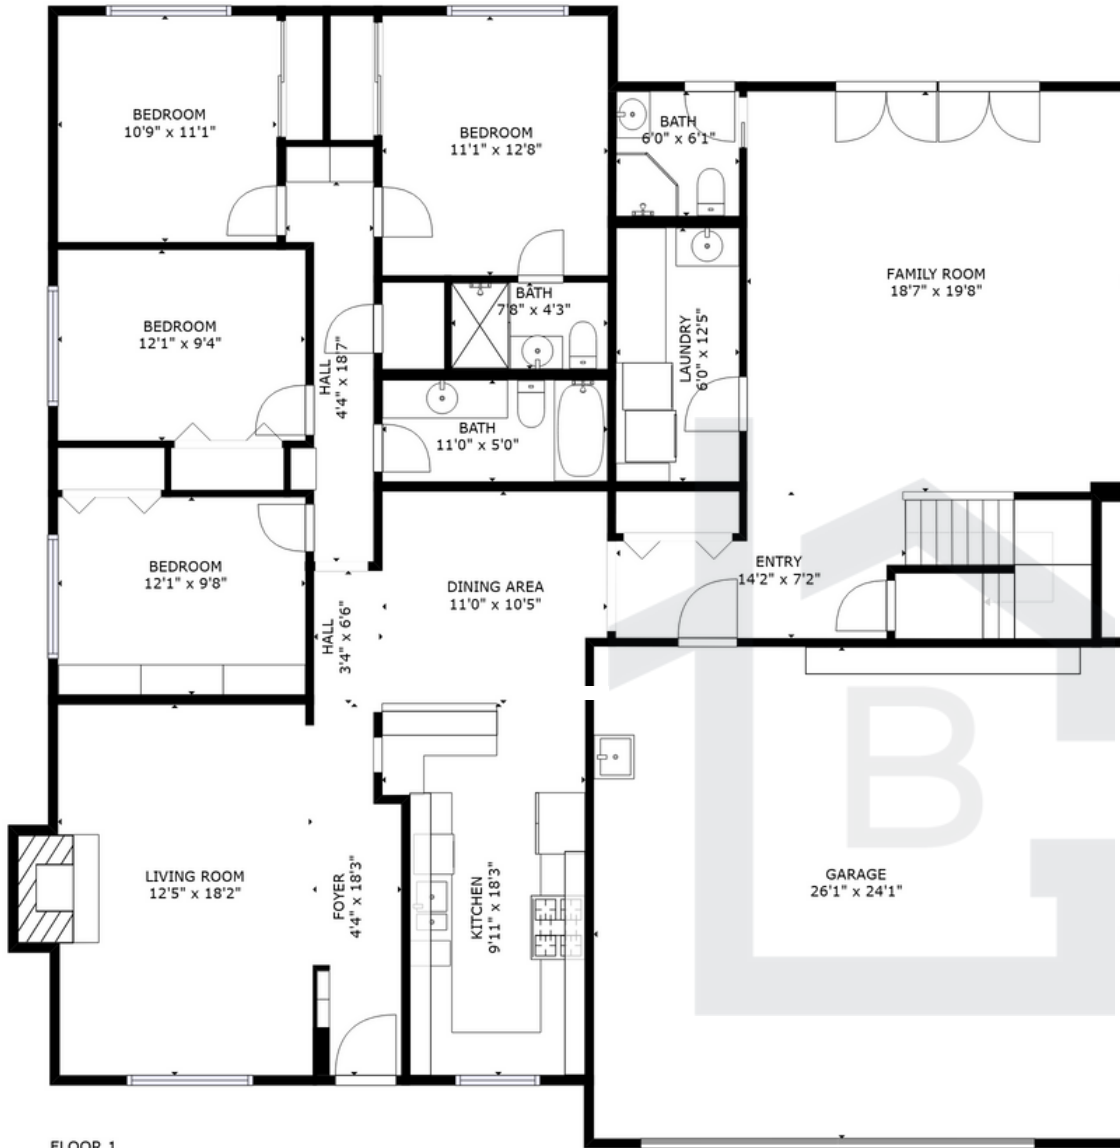

DARVON PARK | SANTA CLARA

1789 JEFFERY COURT

2,951 sqft.

5 Bedrooms

4 Baths

2 Car Garage

www.thebrasilgroup.com

VINICIUS BRASIL
THE BRASIL GROUP
REALTOR, DRE 01419311
408.582.3272