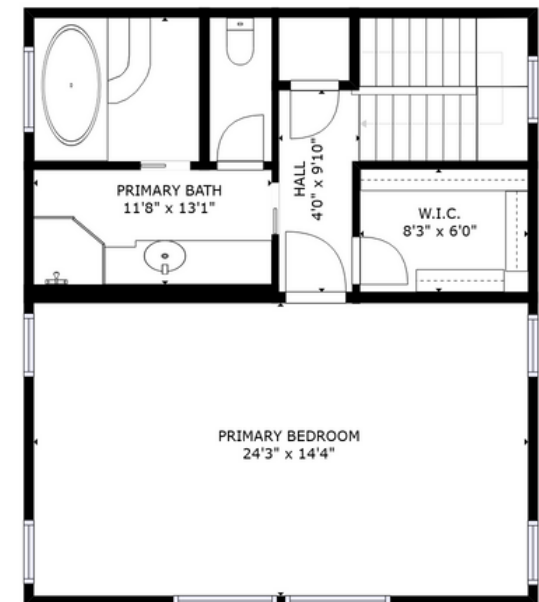

DARVON PARK | SANTA CLARA

1789 JEFFERY COURT

2,951 sqft.

5 Bedrooms

4 Baths

2 Car Garage

www.thebrasilgroup.com

VINICIUS BRASIL
THE BRASIL GROUP
REALTOR, DRE 01419311
408.582.3272