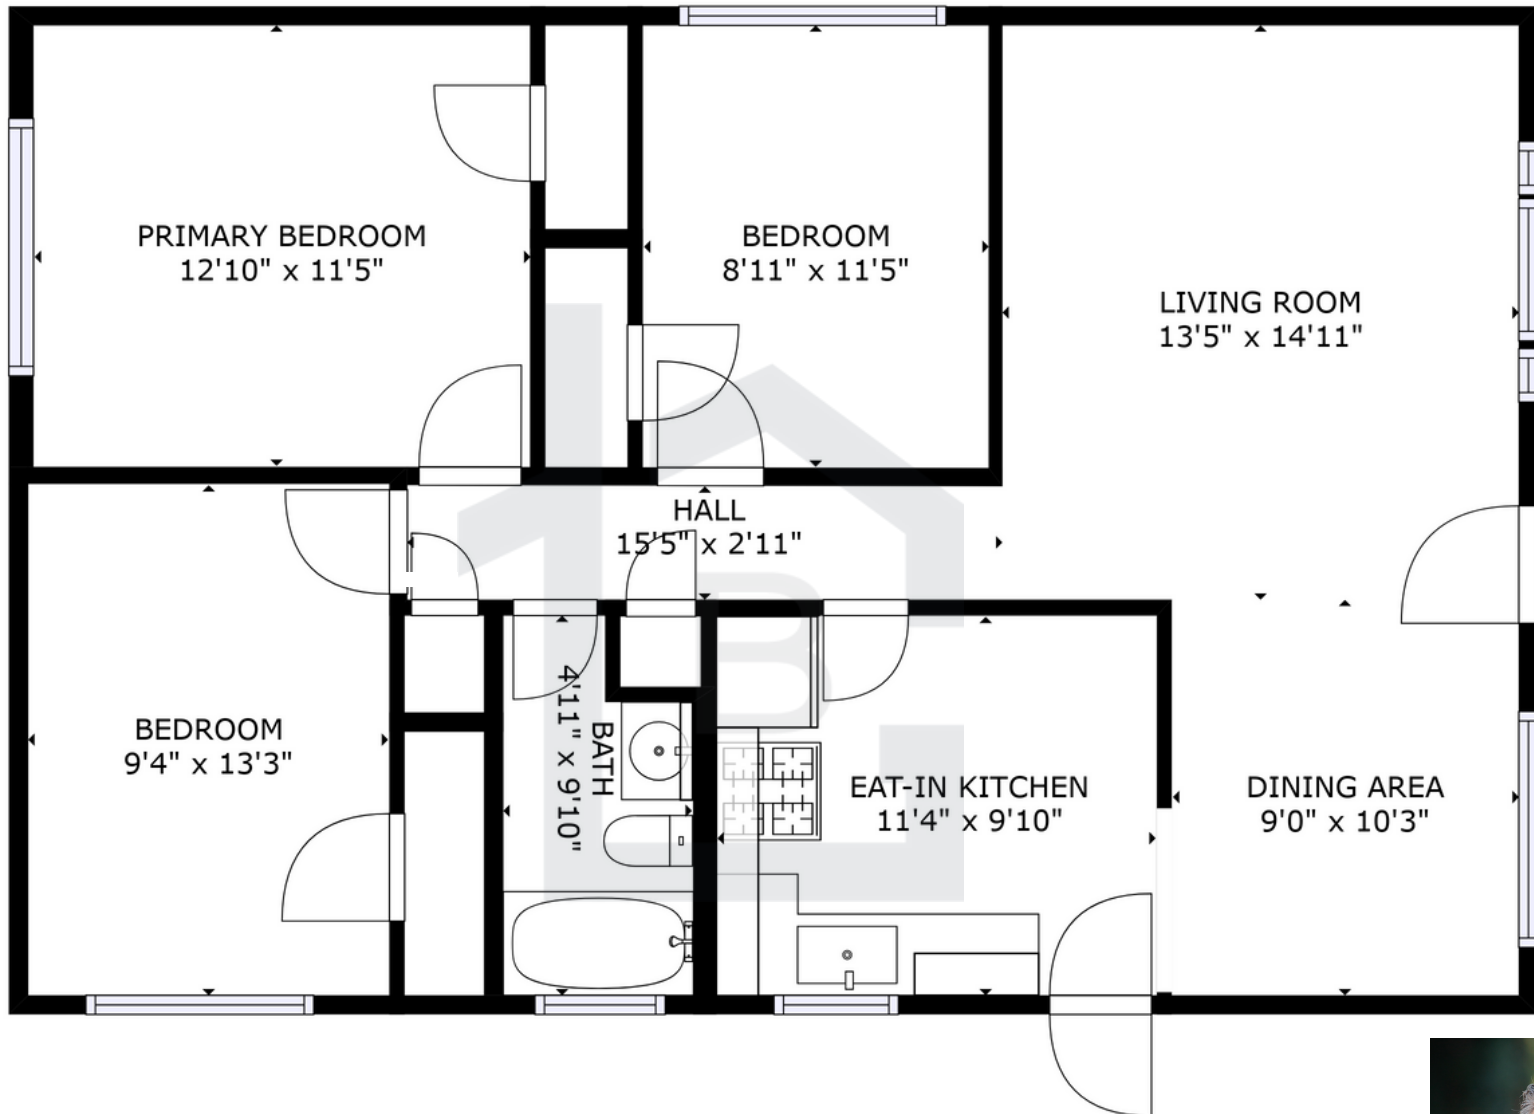

# BOWERS CREST | SANTA CLARA

## 3060 MACHADO AVE

994 sqft.

3 Bedrooms

1 Baths

1 Car Garage

**kw**  
KELLERWILLIAMS.

  
**THE BRASIL**  
REAL ESTATE GROUP

[www.thebrasilgroup.com](http://www.thebrasilgroup.com)