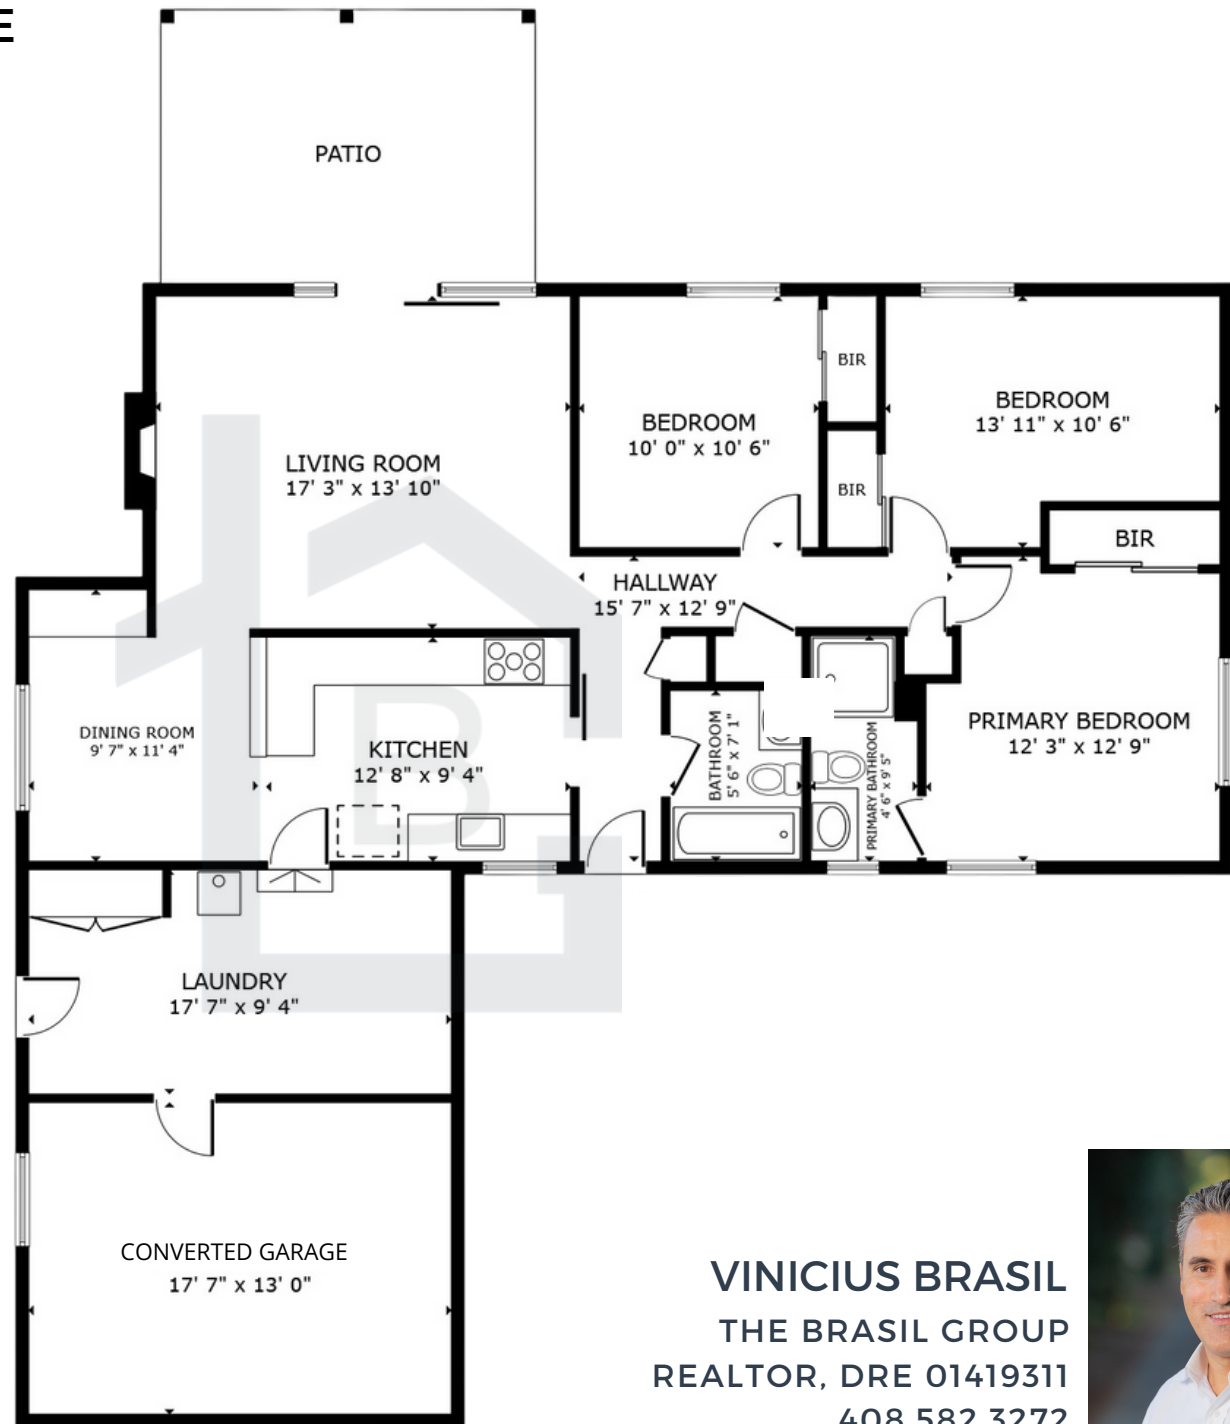

WESTWOOD | SANTA CLARA

2093 PRUNERIDGE AVE

1,140 Sq. Ft.

5,662 Sq. Ft. Lot

3 Bedrooms

2 Baths

www.thebrasilgroup.com

VINICIUS BRASIL
THE BRASIL GROUP
REALTOR, DRE 01419311
408.582.3272