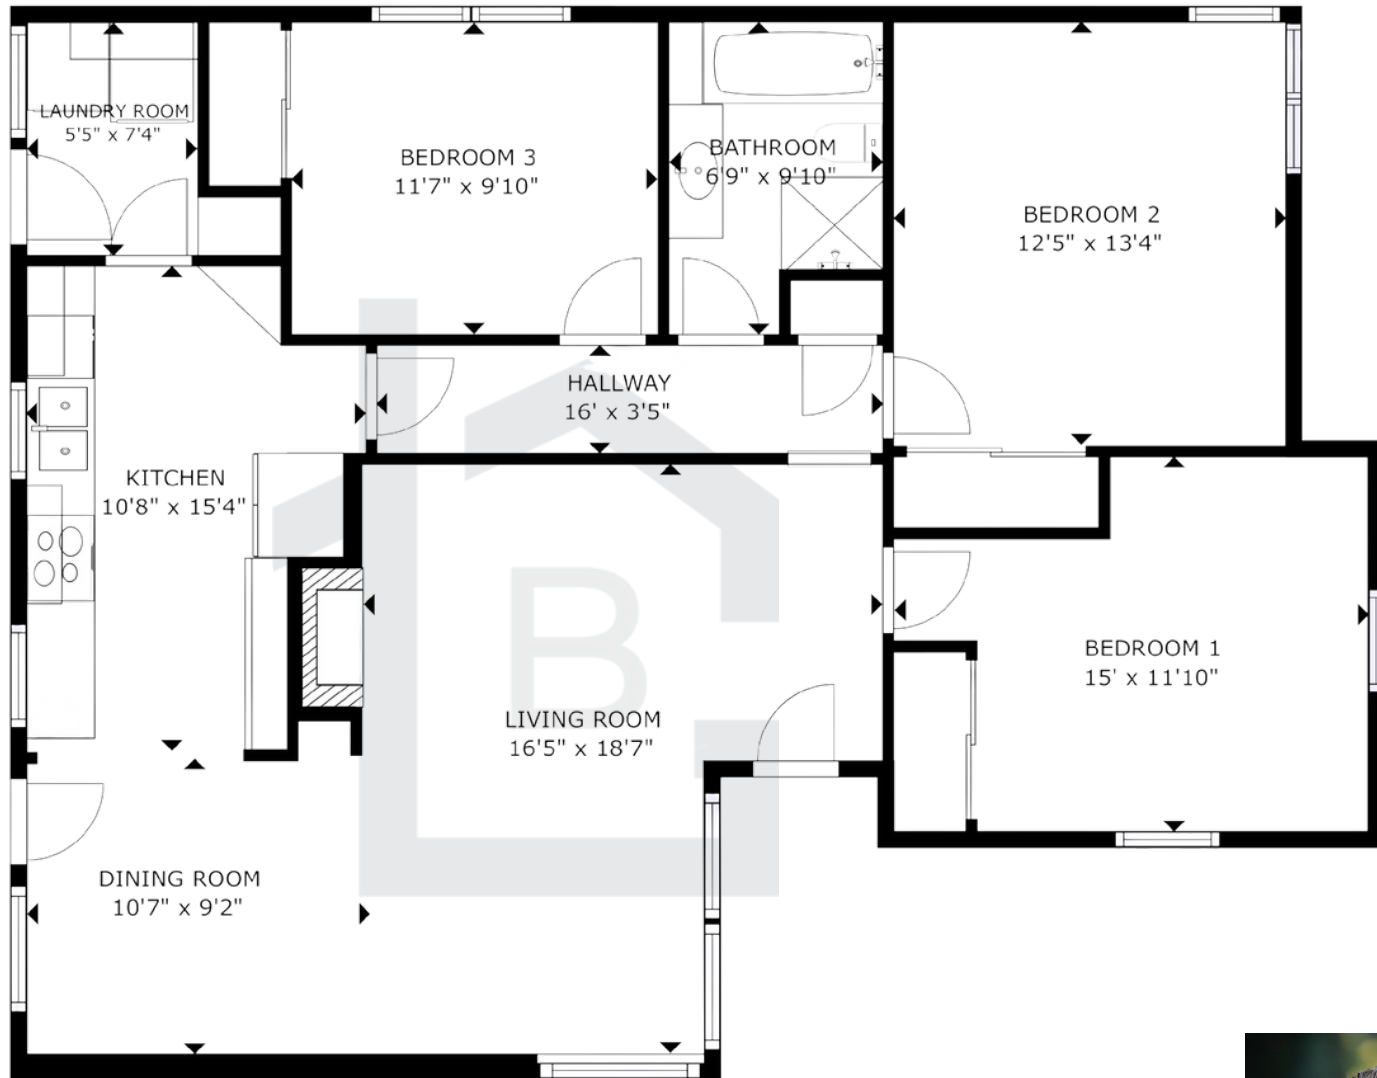

## 1837 CLIFFORD STREET

1230 Sq. Ft.

3 Bedrooms

1 Bath

Detached 1 Car Garage

**kw**  
KELLERWILLIAMS.

  
**THE BRASIL**  
REAL ESTATE GROUP

[www.thebrasilgroup.com](http://www.thebrasilgroup.com)