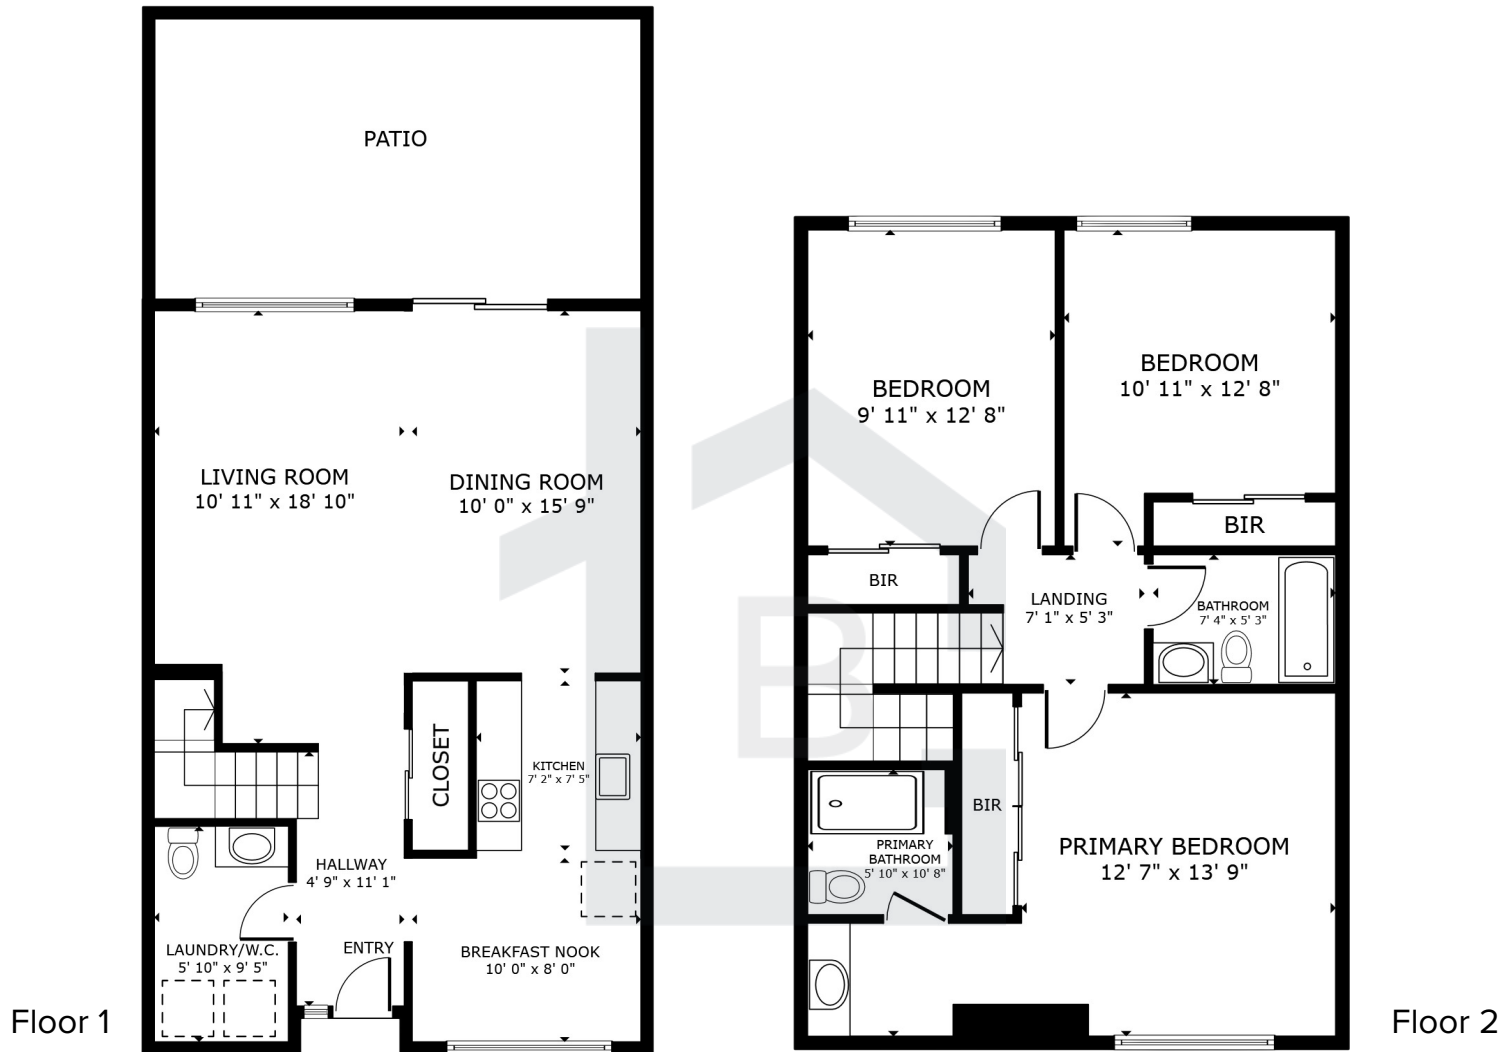

WOODSBOROUGH | SANTA CLARA

3001 KAISER DR, UNIT D

- 1420 sqft.
- 3 Bedrooms
- 2 Full Bath
- 1 Half Bath

www.thebrasilgroup.com

TASRINA ZAMAN
THE BRASIL GROUP
REALTOR, DRE 02019656
510.640.7333