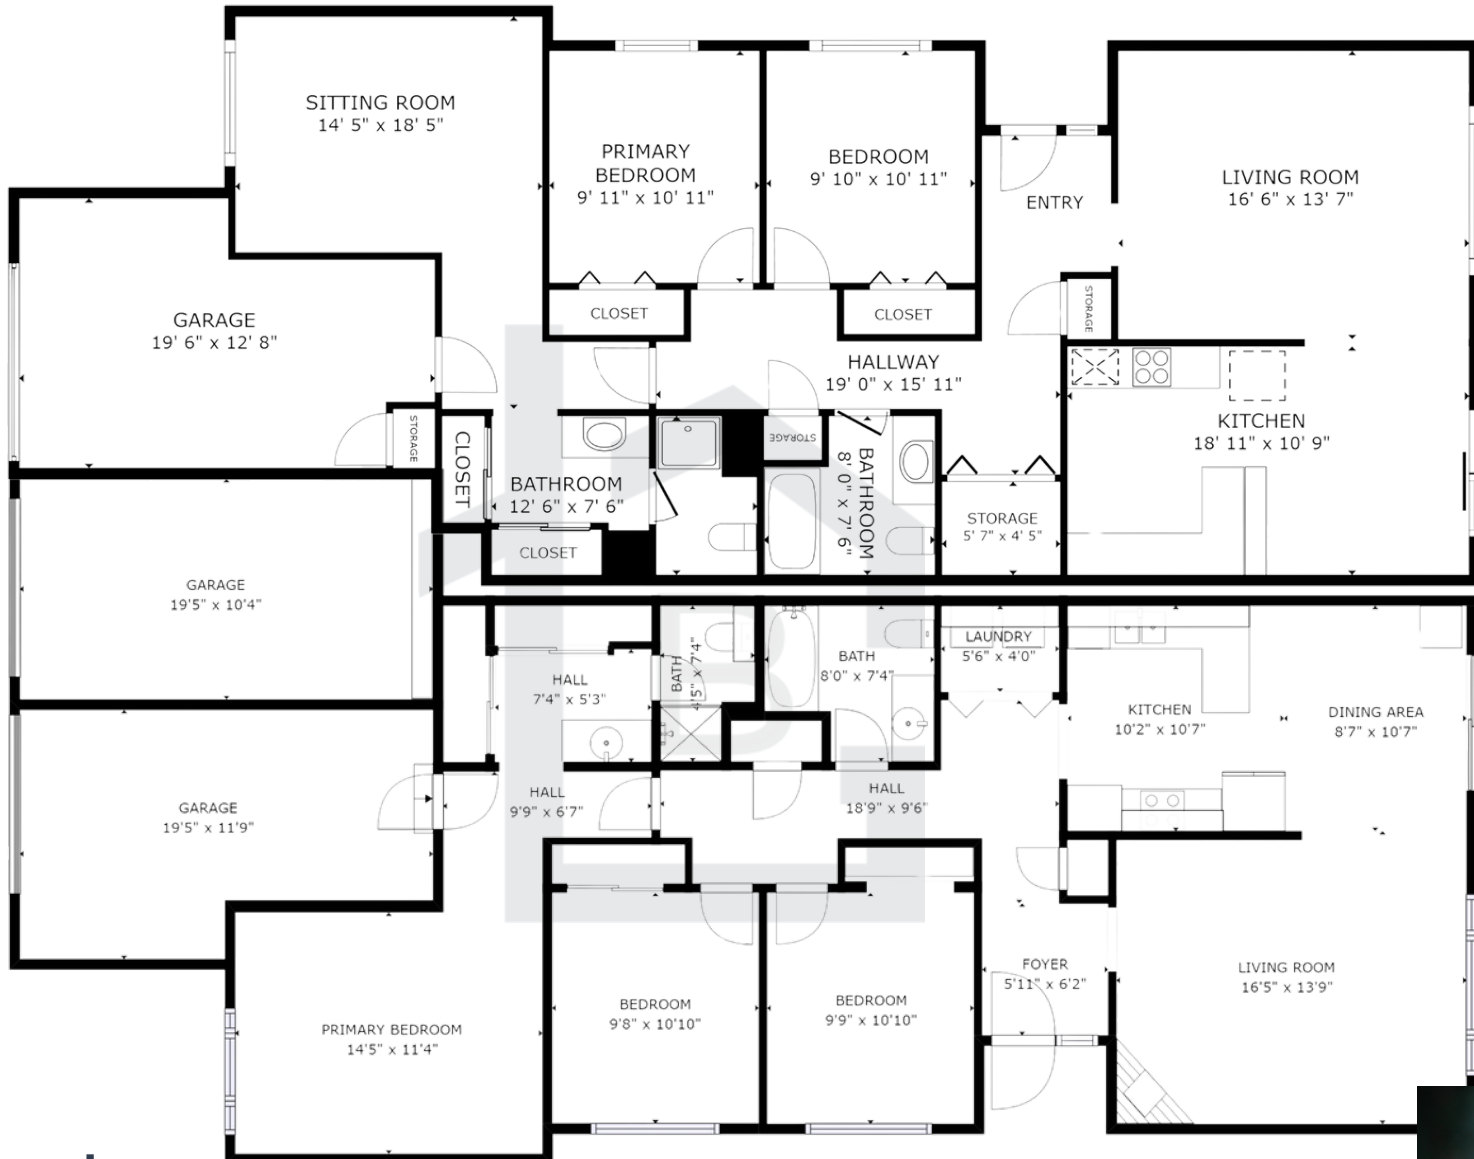

## 668-670 CHEMEKETA DR

2,580 Sq. Ft.  
6,970 Sq. Ft. Lot  
6 Bedrooms  
4 Baths  
3 1-Car Garages

[www.thebrasilgroup.com](http://www.thebrasilgroup.com)

VINICIUS BRASIL  
THE BRASIL GROUP  
REALTOR, DRE 01419311  
408.582.3272