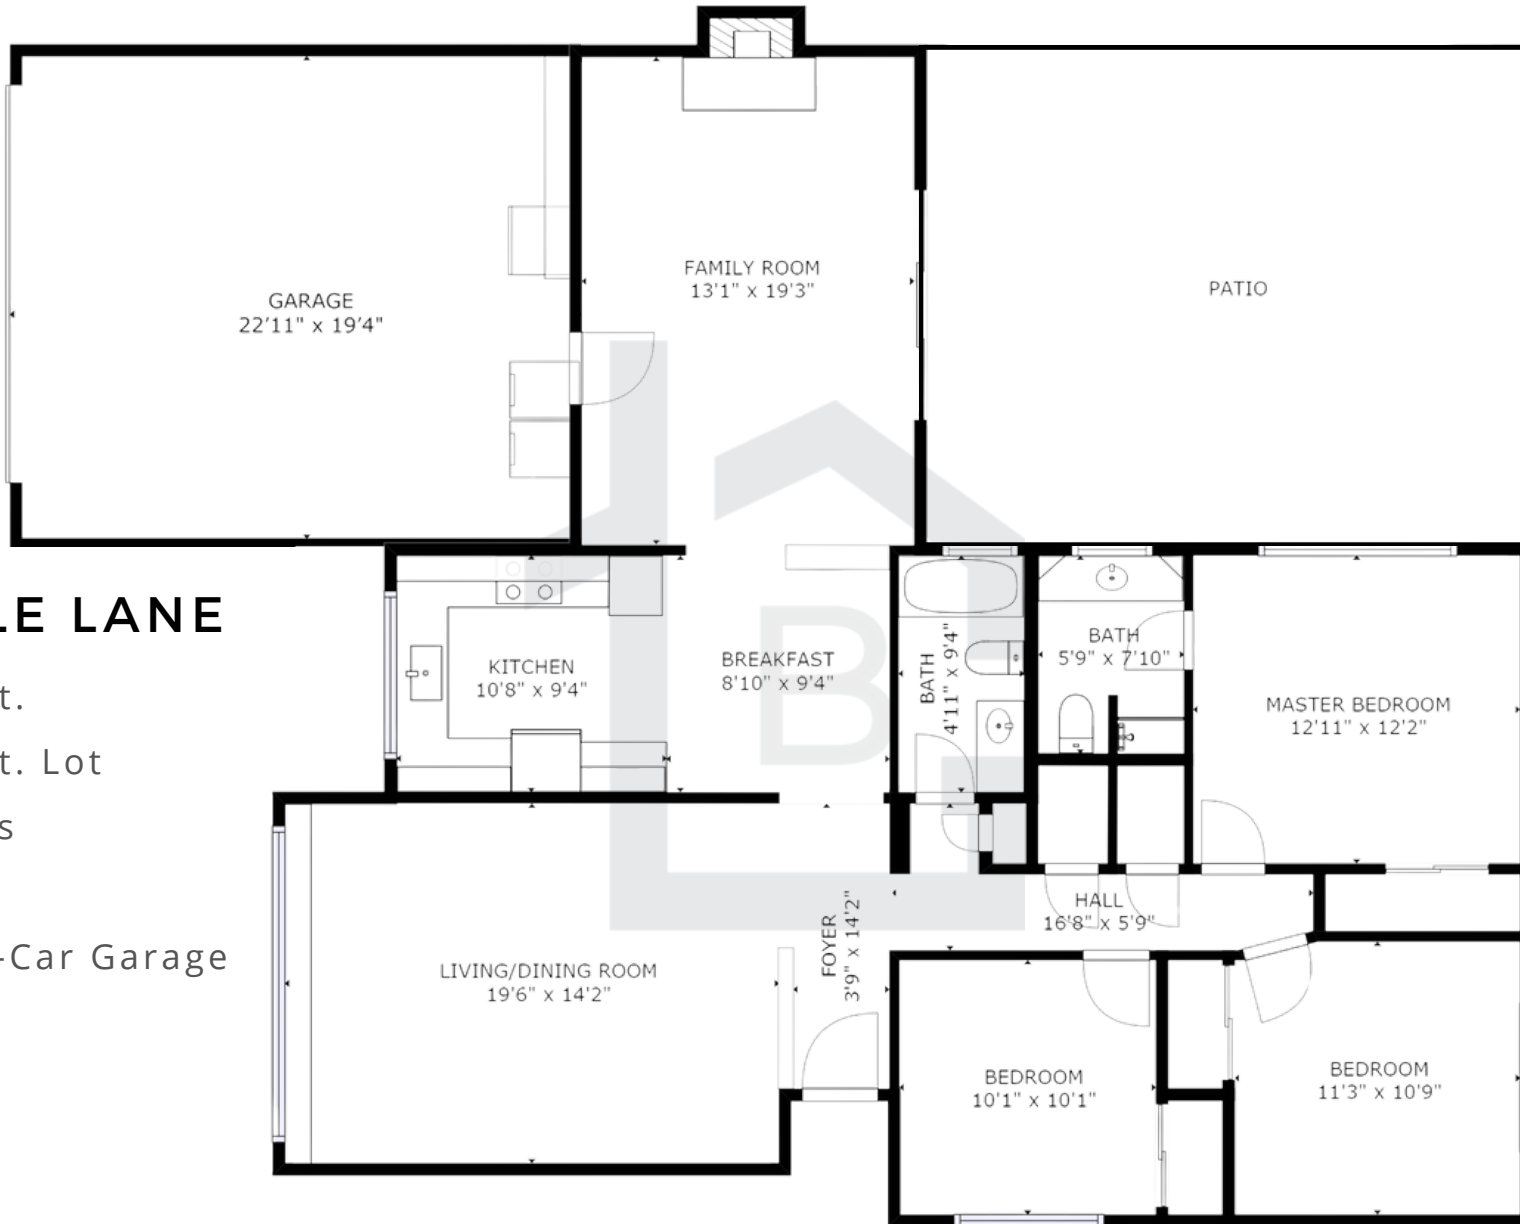

KILLARNEY FARMS (SOUTH) | SANTA CLARA

753 YALE LANE

1,442 Sq. Ft.

6,661 Sq. Ft. Lot

3 Bedrooms

2 Baths

Attached 2-Car Garage

www.thebrasilgroup.com