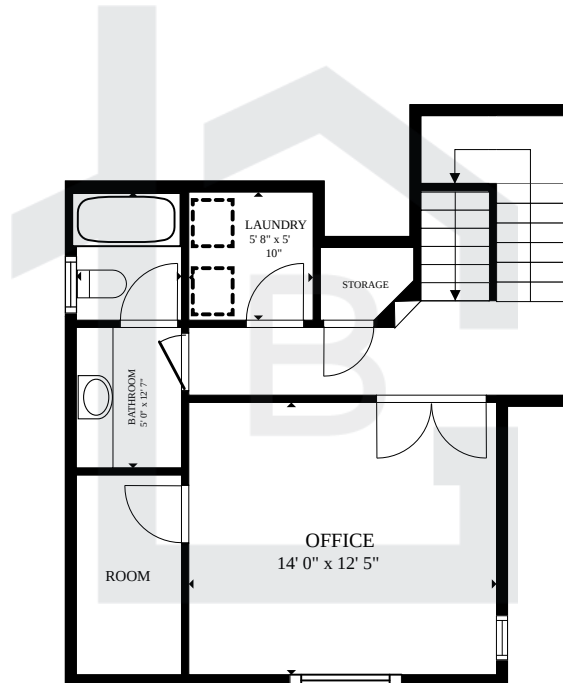

STERLING | SANTA CLARA

2067 LITCHFIELD PLACE

1,776 Sq. Ft.
1,742 Sq. Ft. Lot
3 Bedrooms
3 Baths
Attached 2-Car Garage

FLOOR 1

FLOOR 2

FLOOR 3

www.thebrasilgroup.com

VINICIUS BRASIL
THE BRASIL GROUP
REALTOR, DRE 01419311
408.582.3272