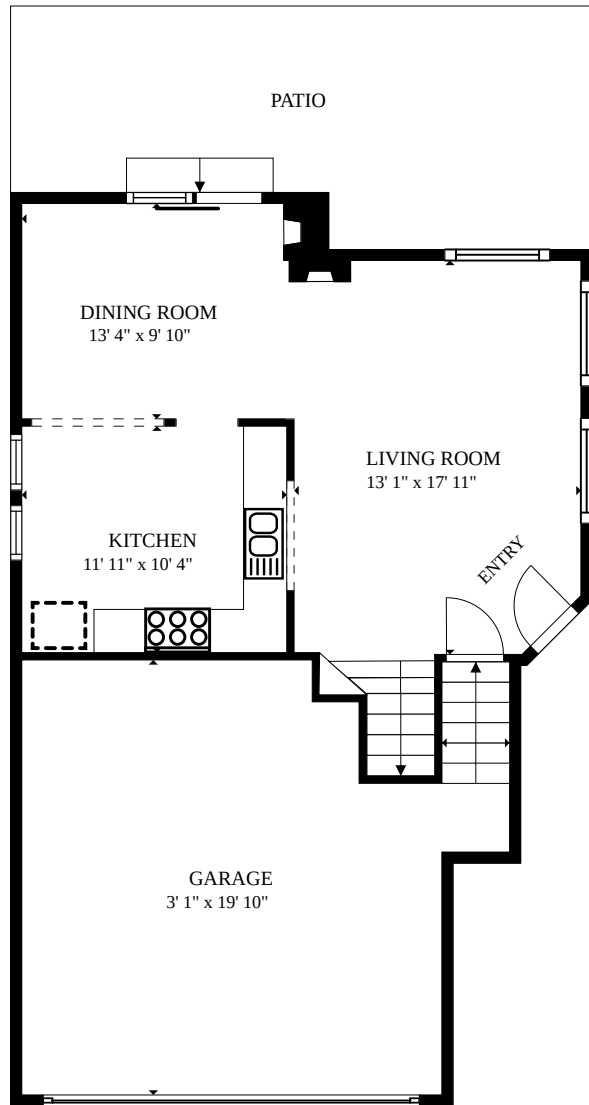

STERLING | SANTA CLARA

2067 LITCHFIELD PLACE

1,776 Sq. Ft.
1,742 Sq. Ft. Lot
3 Bedrooms
3 Baths
Attached 2-Car Garage

FLOOR 1

FLOOR 2

FLOOR 3

www.thebrasilgroup.com

VINICIUS BRASIL
THE BRASIL GROUP
REALTOR, DRE 01419311
408.582.3272