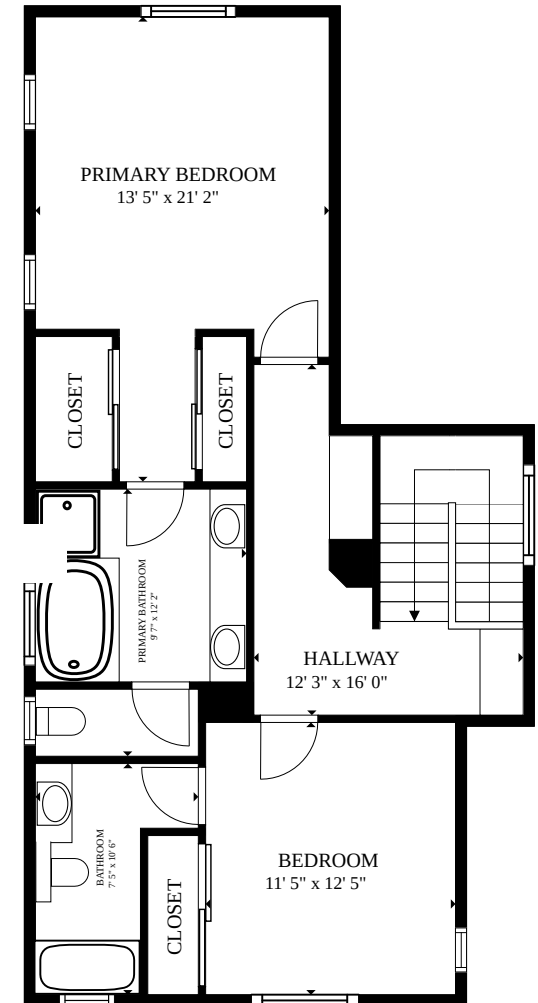

STERLING | SANTA CLARA

2067 LITCHFIELD PLACE

1,776 Sq. Ft.
1,742 Sq. Ft. Lot
3 Bedrooms
3 Baths
Attached 2-Car Garage

FLOOR 1

FLOOR 2

FLOOR 3

www.thebrasilgroup.com

VINICIUS BRASIL
THE BRASIL GROUP
REALTOR, DRE 01419311
408.582.3272