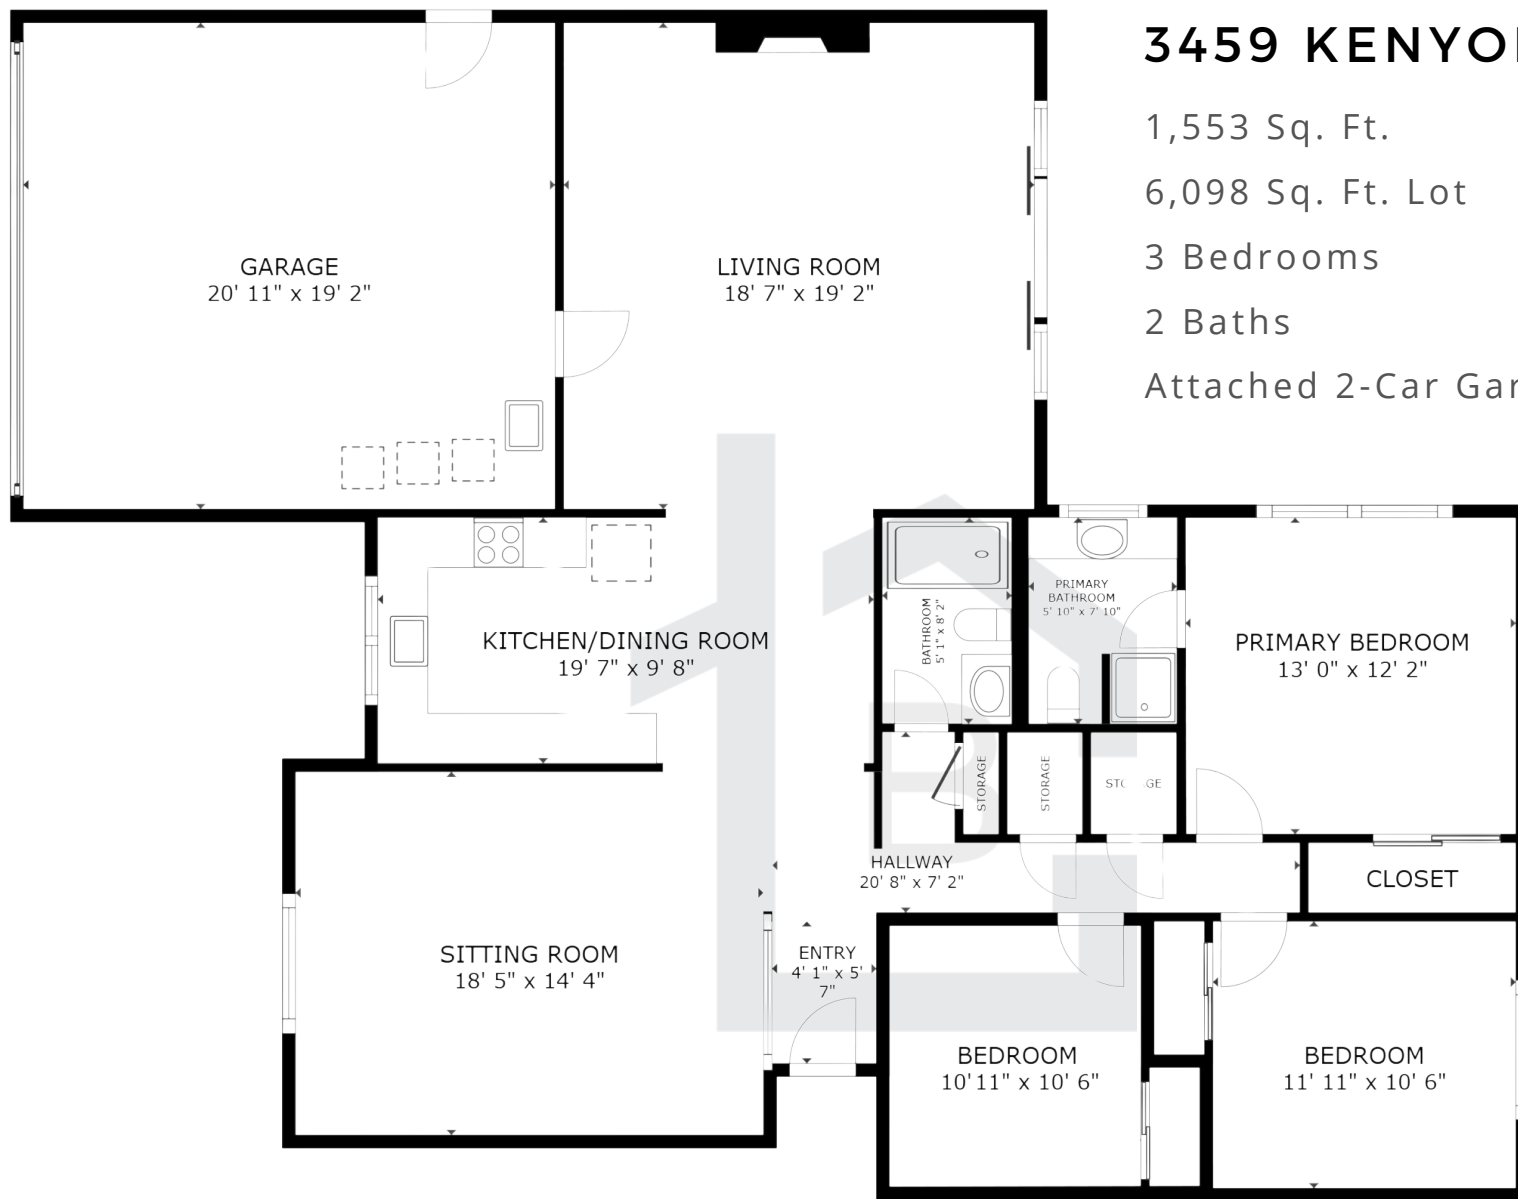

KILLARNEY FARMS (SOUTH) | SANTA CLARA

3459 KENYON DRIVE

1,553 Sq. Ft.

6,098 Sq. Ft. Lot

3 Bedrooms

2 Baths

Attached 2-Car Garage

www.thebrasilgroup.com