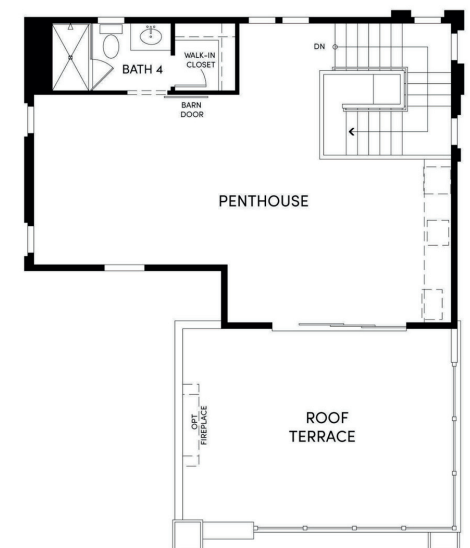

NUEVO

3488 TOOMEY PLACE

2,990 Sq. Ft.

1,824 Sq. Ft. Lot

4 Bedrooms

4.5 Baths

Attached 2-car garage

Attached 2-car carport

FLOOR 1

FLOOR 2

FLOOR 3

FLOOR 4