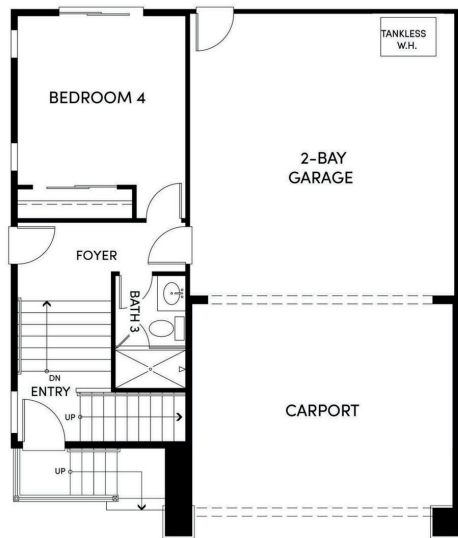

NUEVO

3488 TOOMEY PLACE

2,990 Sq. Ft.

1,824 Sq. Ft. Lot

4 Bedrooms

4.5 Baths

Attached 2-car garage

Attached 2-car carport

FLOOR 1

FLOOR 2

FLOOR 3

FLOOR 4