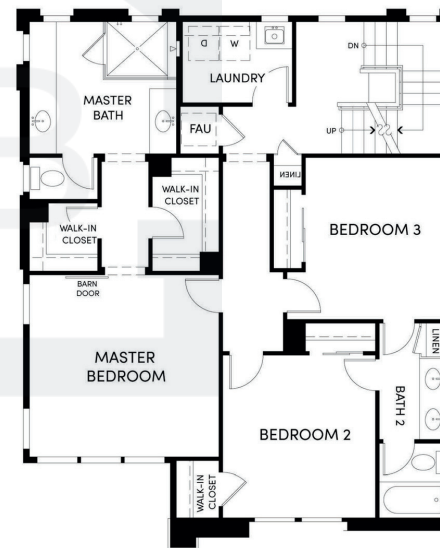

NUEVO

3488 TOOMEY PLACE

2,990 Sq. Ft.

1,824 Sq. Ft. Lot

4 Bedrooms

4.5 Baths

Attached 2-car garage

Attached 2-car carport

FLOOR 1

FLOOR 2

FLOOR 3

FLOOR 4