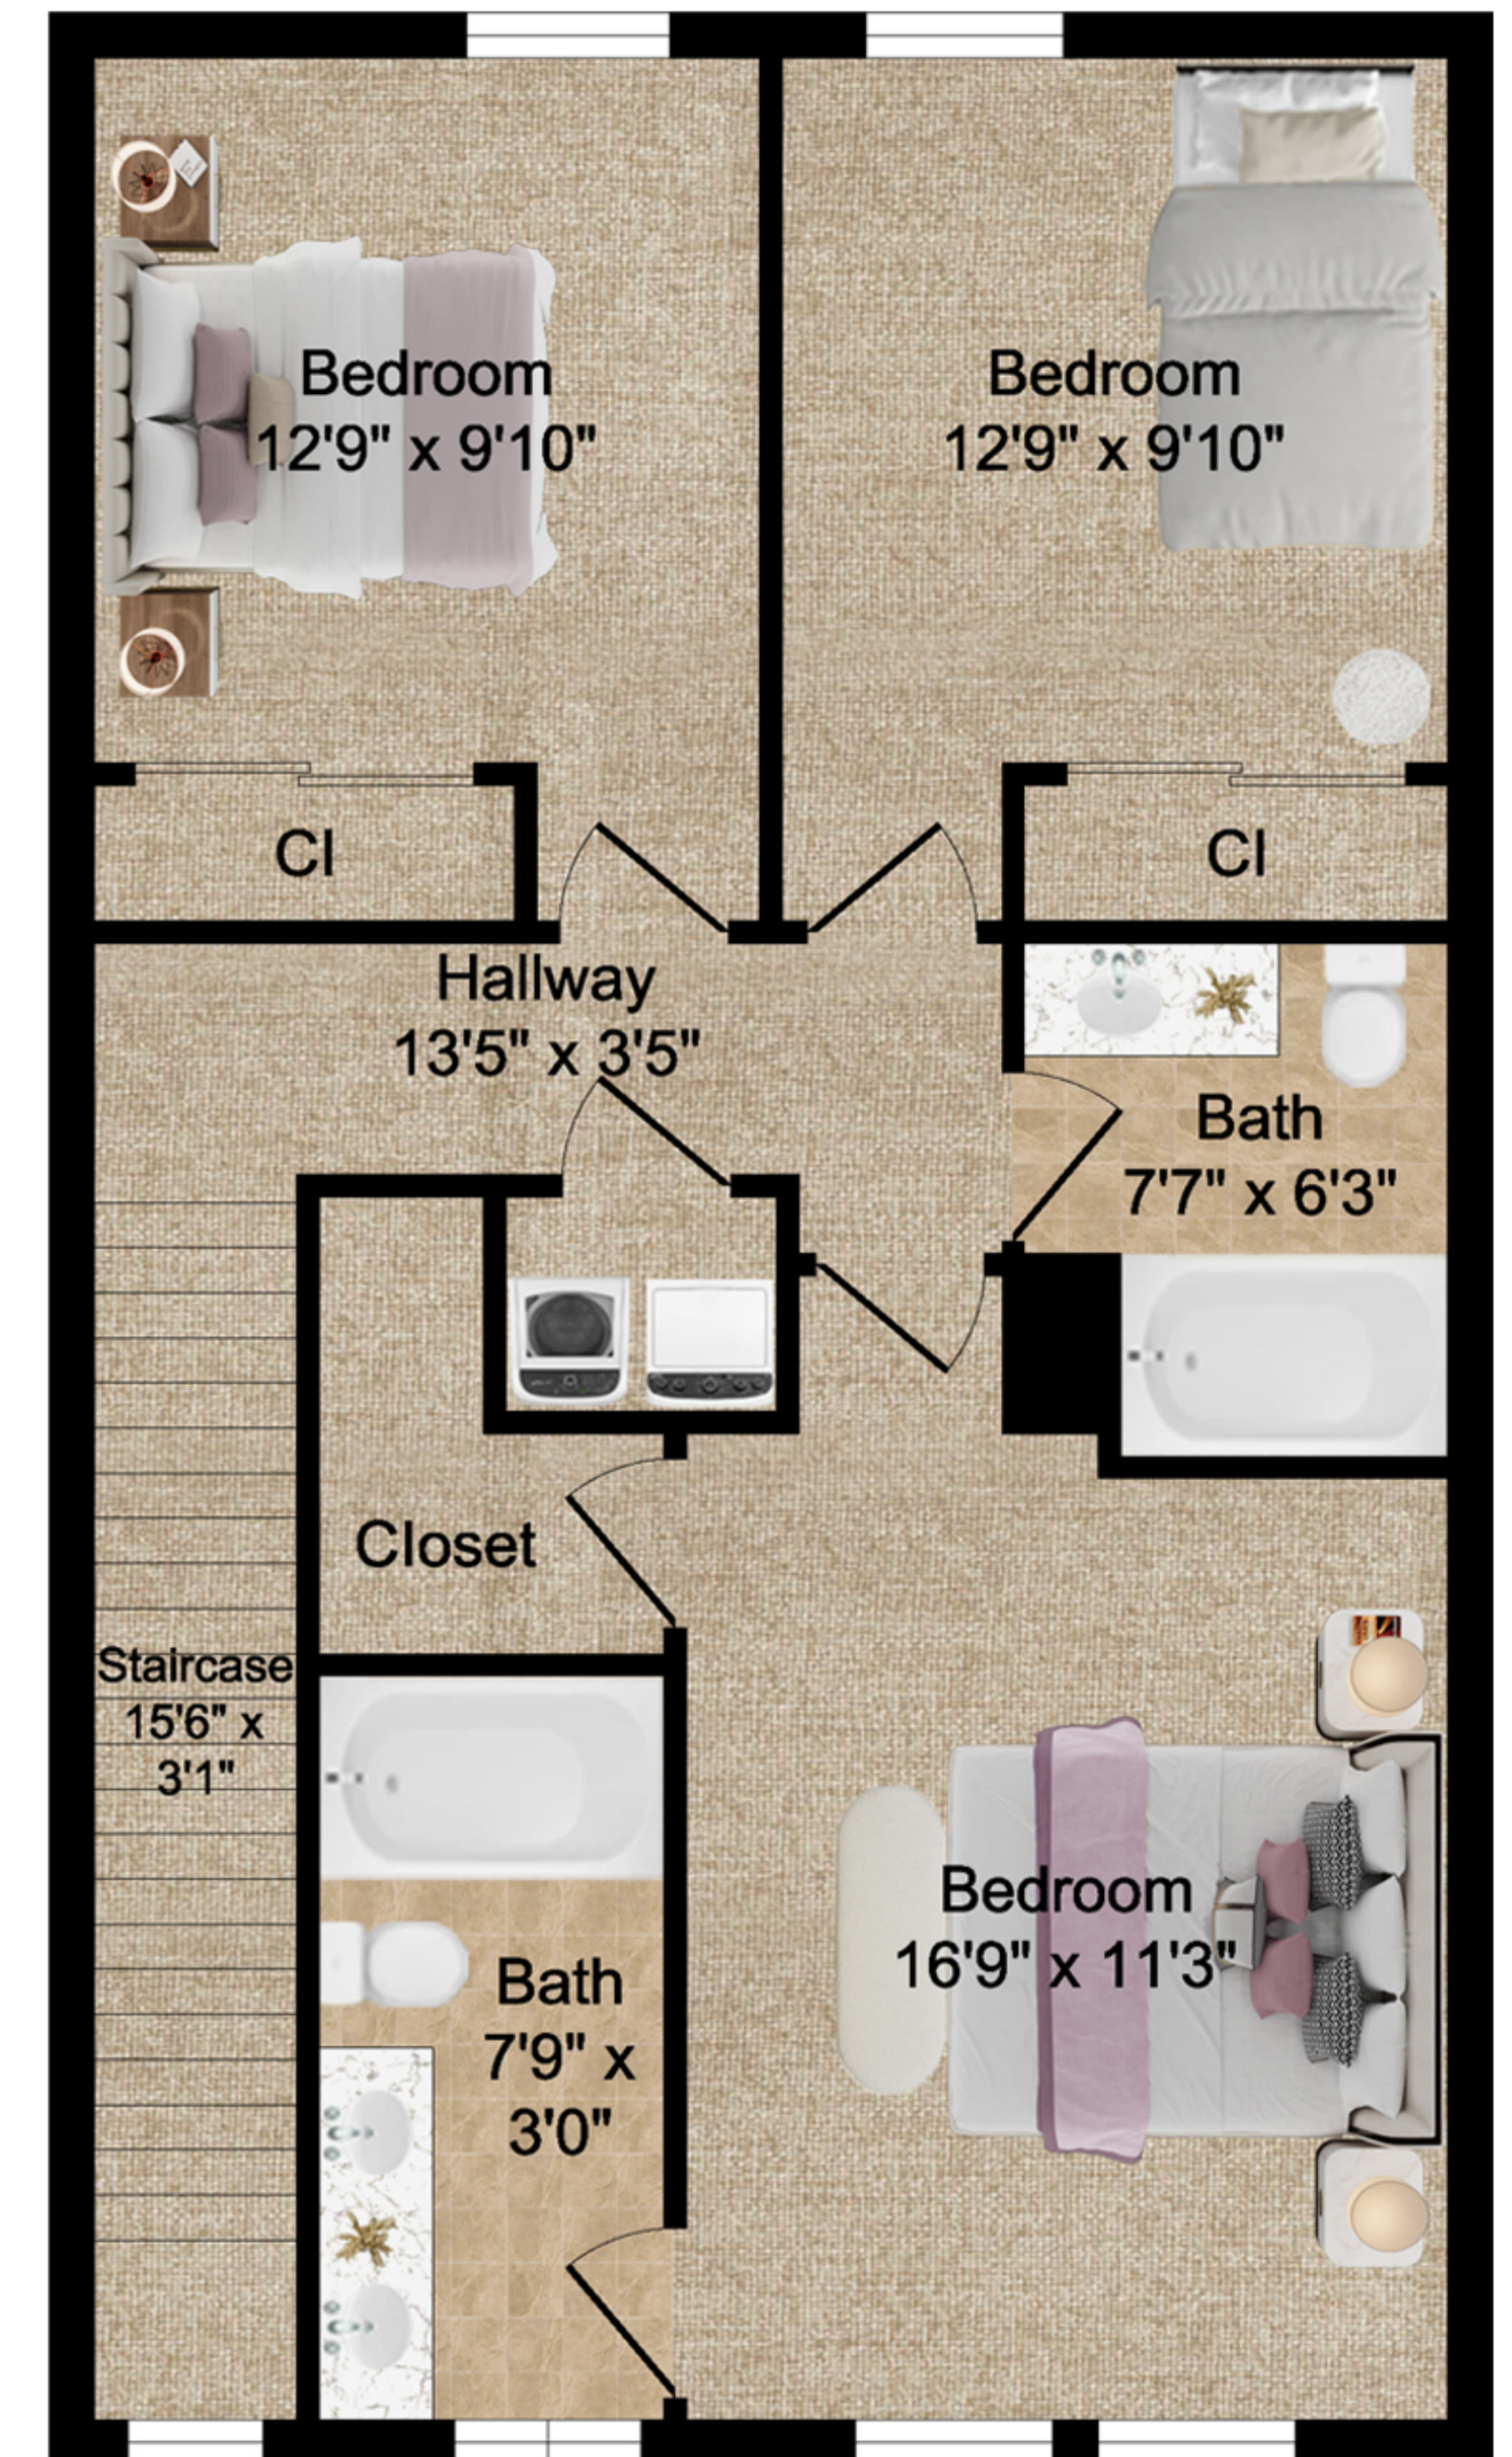

FLOORPLAN

3 BED / 2.5 BATH

LIVING/ 1,556

APPROXIMATE SQUARE FOOTAGE

Floor 1

Floor 2

Floor 3

157 JEFFREY TER,
SUNNYVALE, CA 94086