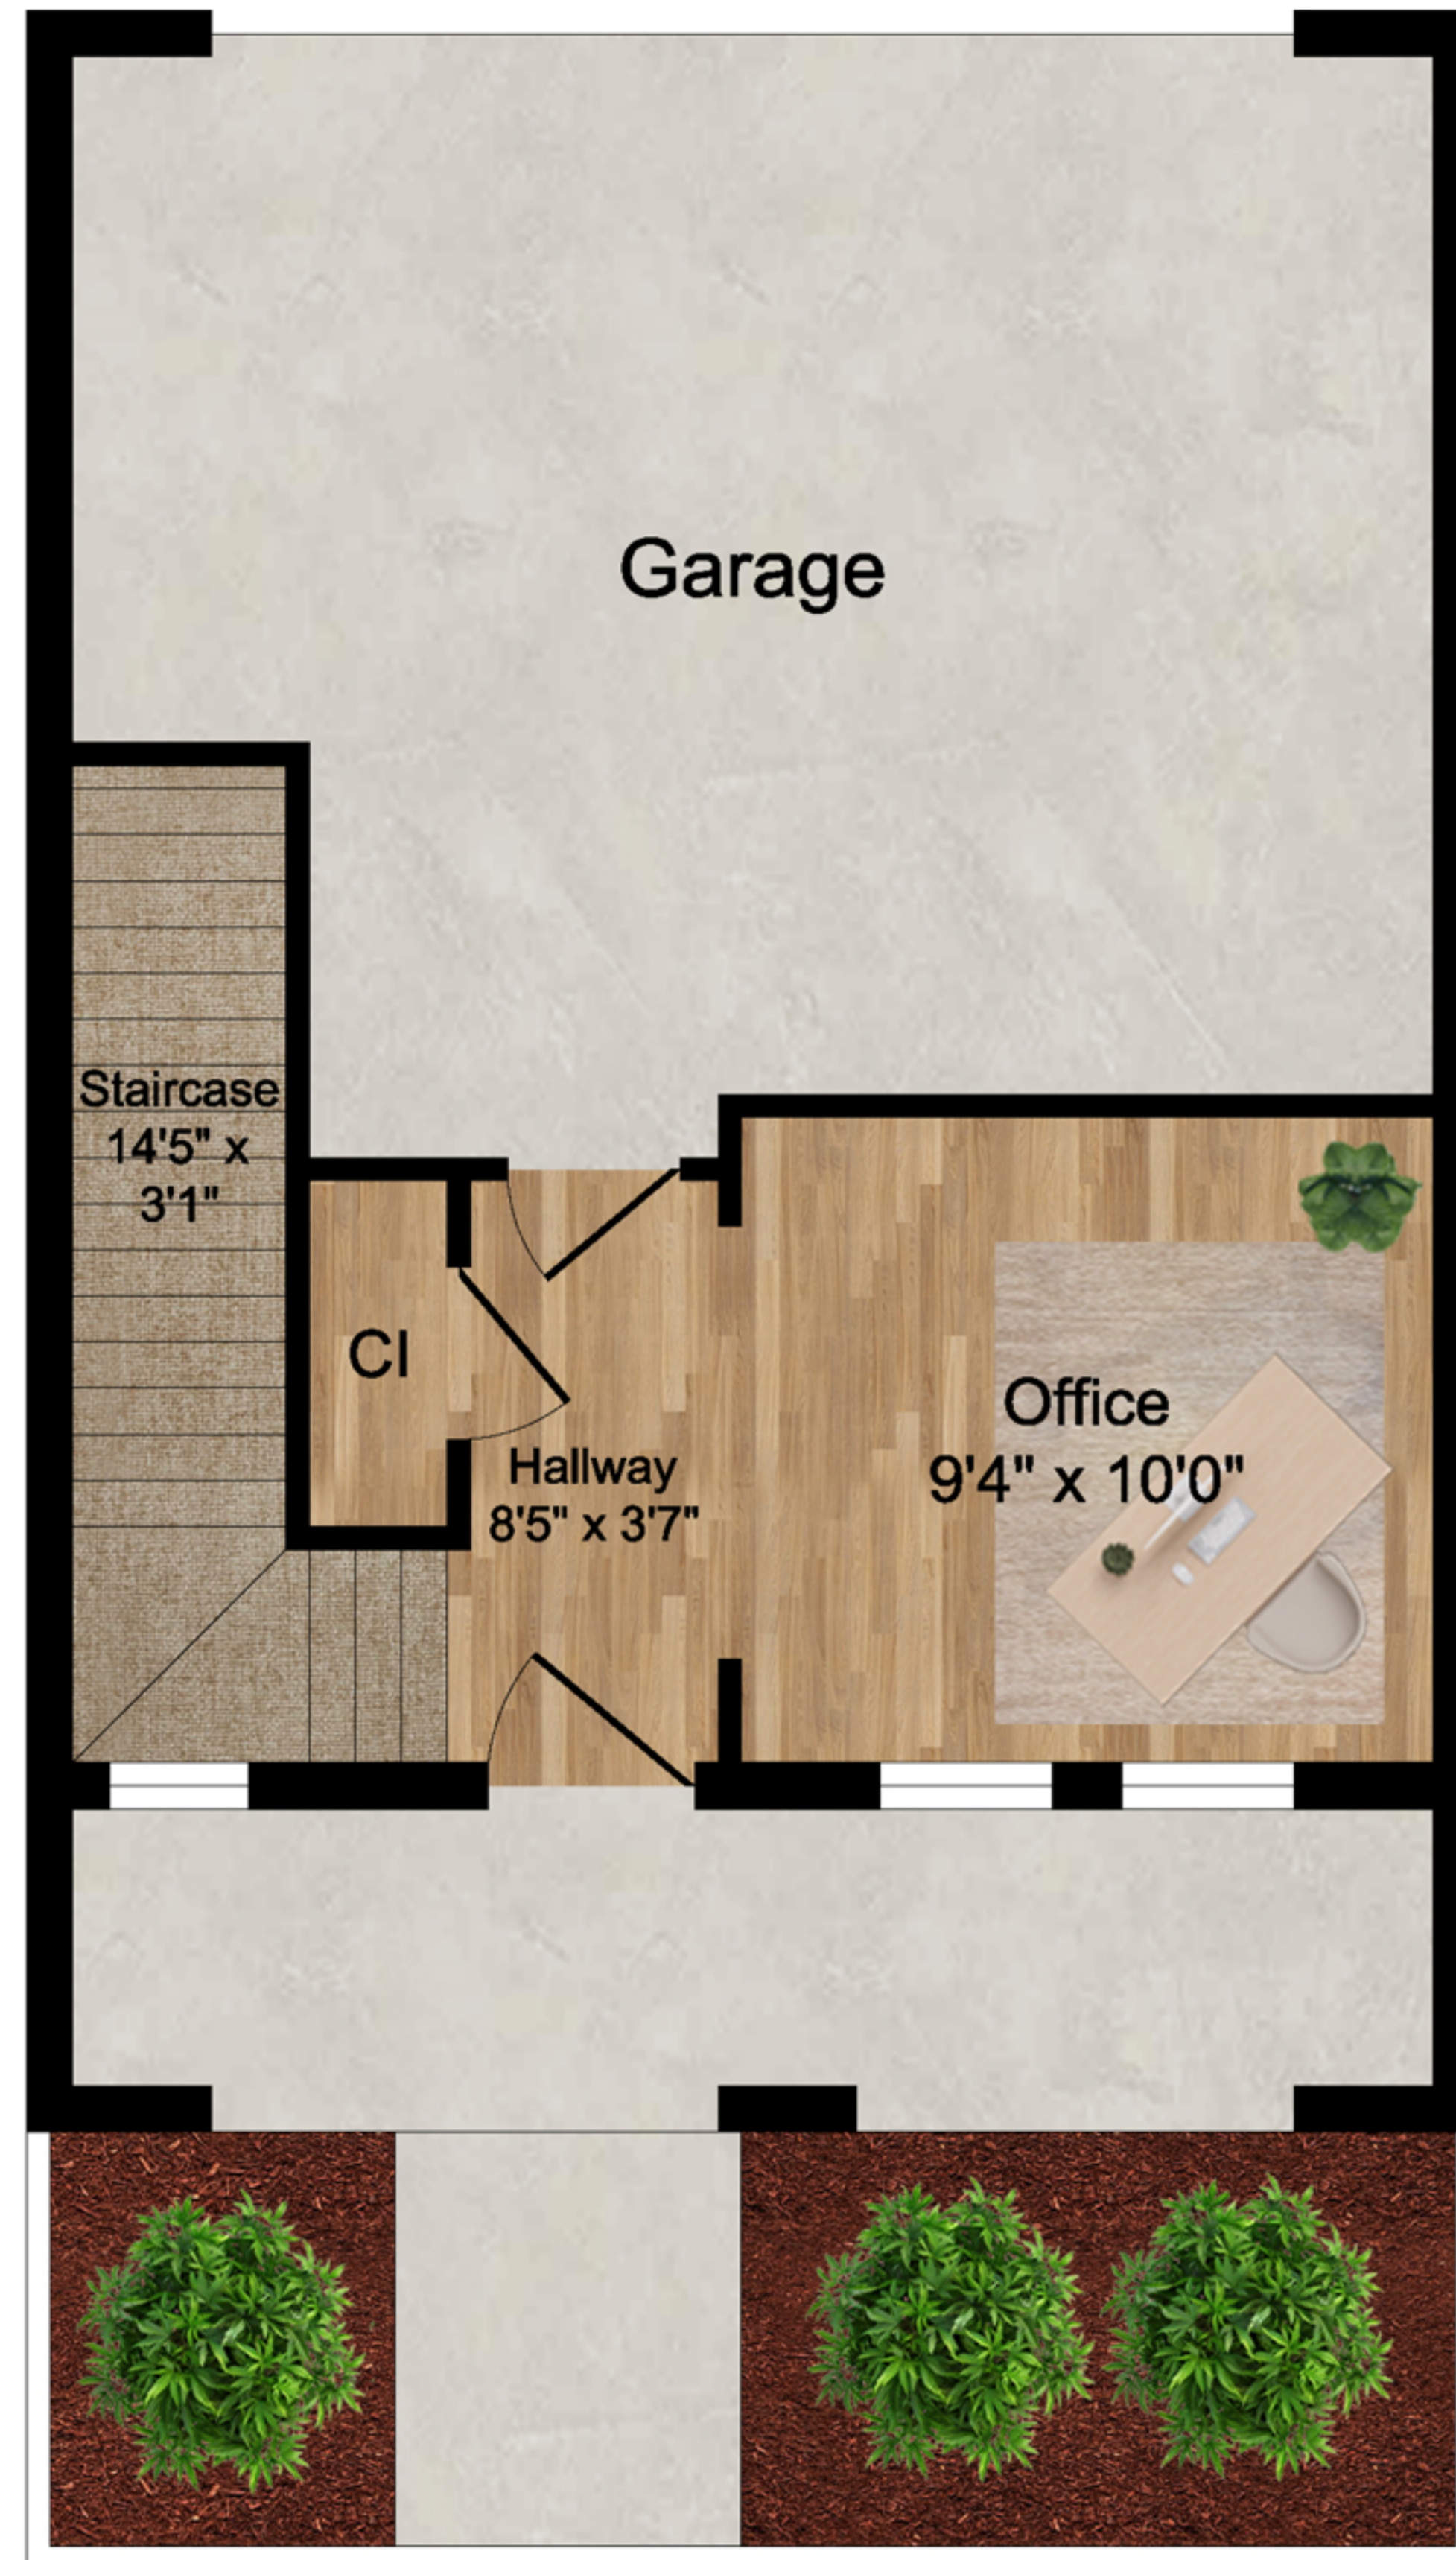

FLOORPLAN

3 BED / 2.5 BATH

LIVING/ 1,556

APPROXIMATE SQUARE FOOTAGE

Floor 1

Floor 2

Floor 3

157 JEFFREY TER,
SUNNYVALE, CA 94086