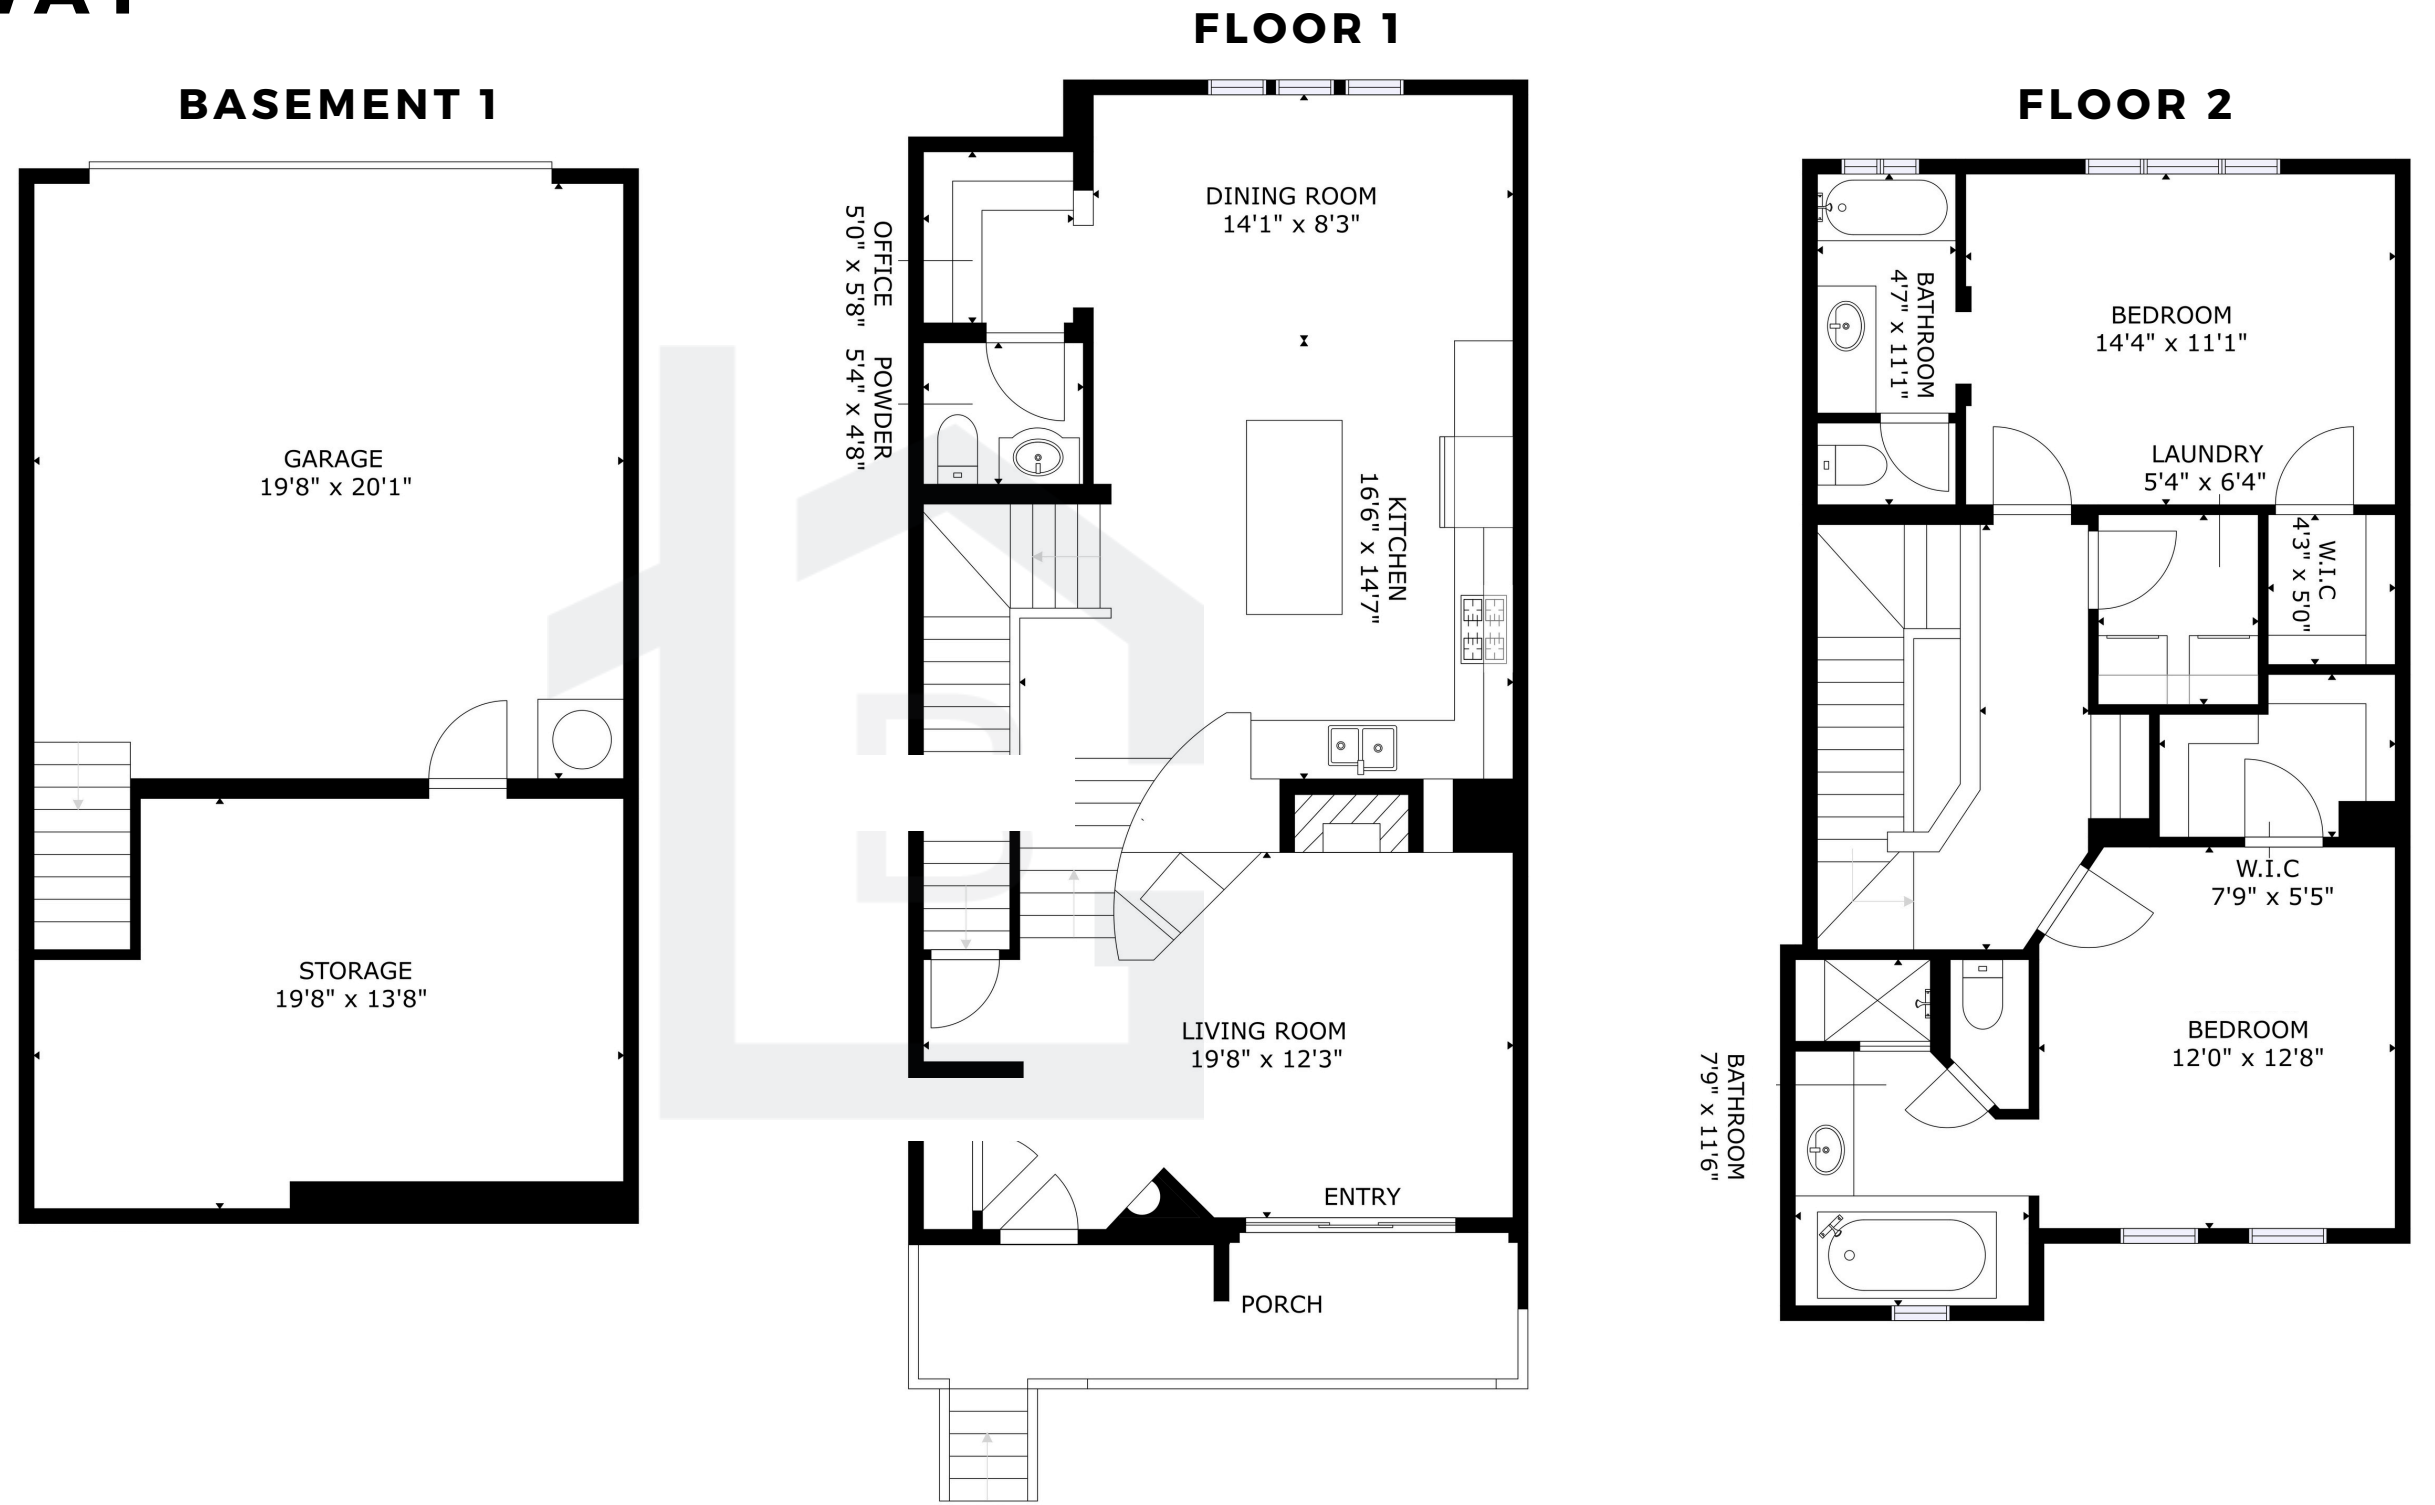

RIVERMARK

4350 HEADEN WAY

1,464 Sq. Ft.

966 Sq. Ft. Lot

2 Bedrooms

2.5 Baths

Attached 2-car garage

www.thebrasilgroup.com