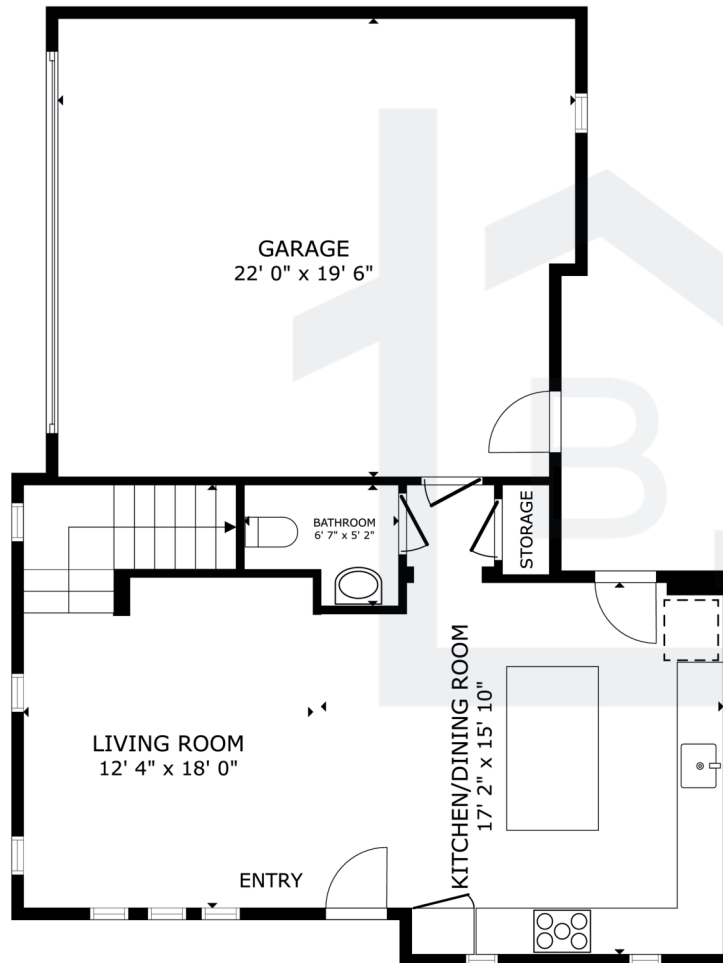

LANDING COMMUNITY WEST

14 CATANIA COMMON

1,600 Sq. Ft.

1,825 Sq. Ft. Lot

3 Bedrooms

2.5 Baths

Attached 2-car garage

FLOOR 1

FLOOR 2