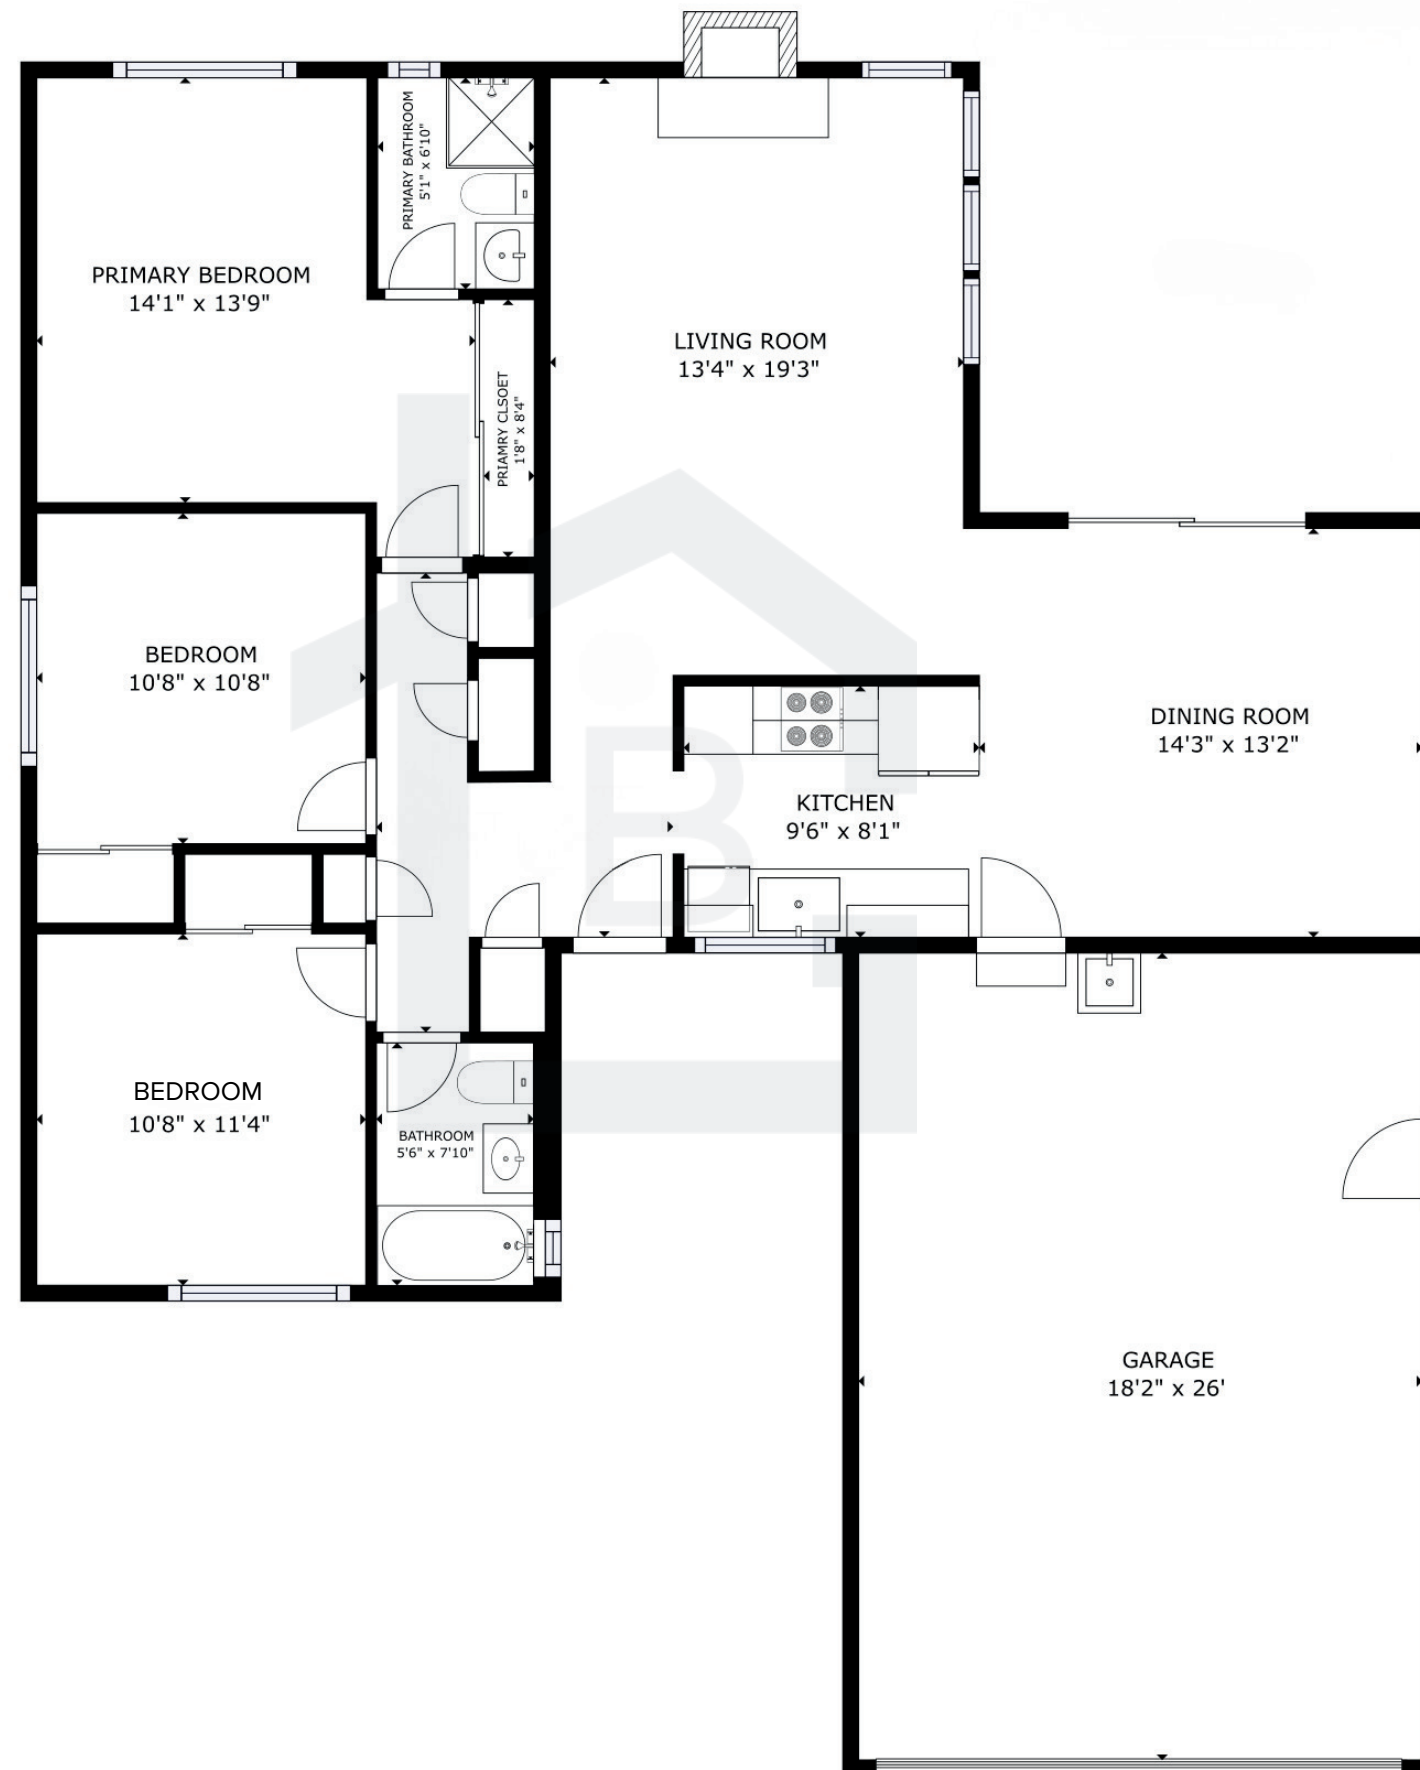

DARVON PARK

1665 BETTY COURT

1,237 Sq. Ft.

7,380 Sq. Ft. Lot

3 Bedrooms

2 Baths

Attached 2-car garage

www.thebrasilgroup.com